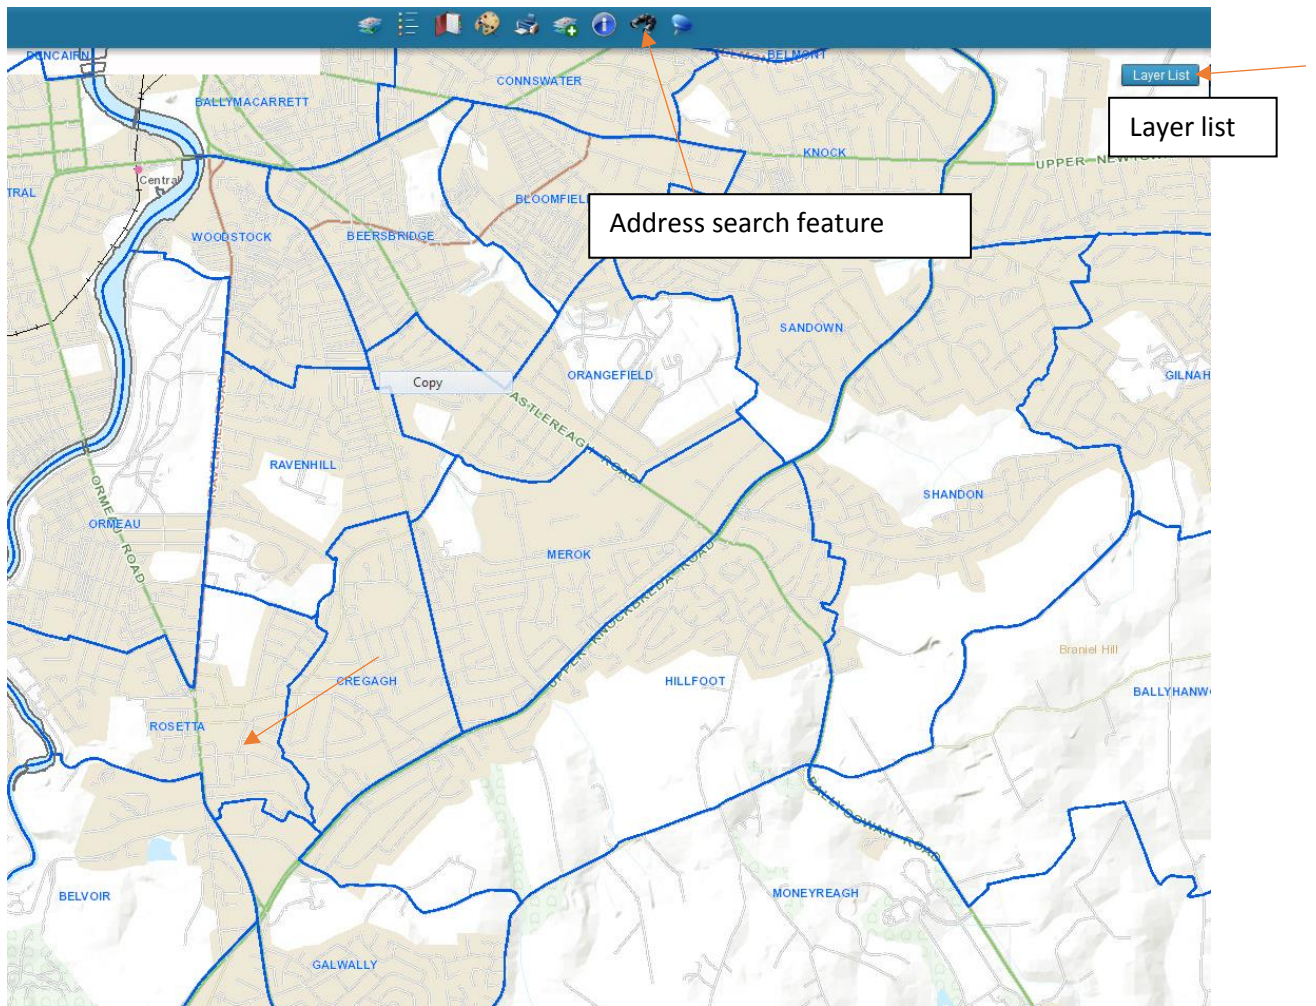

Admissions Criteria – for entry to Rosetta Nursery Unit September 2019

To find out in which electoral ward (2012) you reside:

Click on the link below and then select Launch Map Viewer

<https://www.spatialni.gov.uk/geoportal/catalog/main/home.page>

This will open the Map View Page. You can use your mouse wheel to zoom in and out or use the slider on the left side of the screen.

When you have selected the area around Rosetta Primary School, 21-23 Knockbreda Rd., Belfast, BT6 0JA, use the dropdown in menu in the Layer list . Ensure slider bar is set to OSNI

Tick the “OSNI Largescale Boundaries” box

Click on the arrow and select “current admin boundaries”, “NI outline” and “Wards 2012”

Using the binocular icon/button in the top ribbon (Smart Address) you will be able to open the smart address search box. In the search bar you can type either house number and street name or house number and postcode.

This will enable you to see the electoral ward for your address.