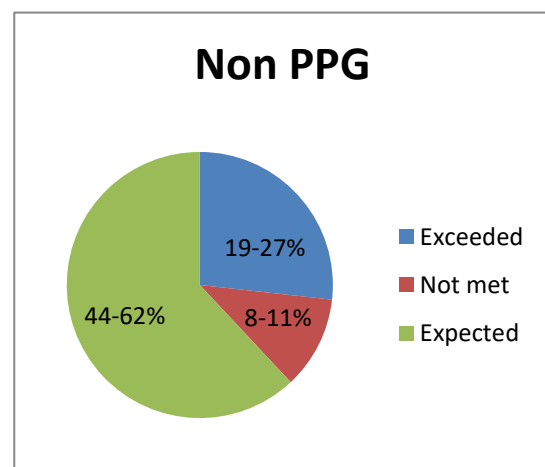

Overall PPG Non PPG

	Not met	Expected	Exceeded
PPG 54 pupils	2- 4%	35 -65%	17-31%
Non PPG 71 pupils	2- 3%	53-75%	16- 22%

Reading

	Not met	Expected	Exceeded
PPG 54 pupils	7- 13%	25-46%	22-41%
Non PPG 71 pupils	8- 11%	44-62%	19-27%

Writing

	Not met	Expected	Exceeded
PPG 54 pupils	3-5%	29-54%	22-41%
Non PPG 71 pupils	3-4%	45-64%	23-32%

Maths

	Not met	Expected	Exceeded
PPG 54 pupils	8-15%	31-57%	15-28%
Non PPG 71 pupils	4-6%	45-63%	22-31%