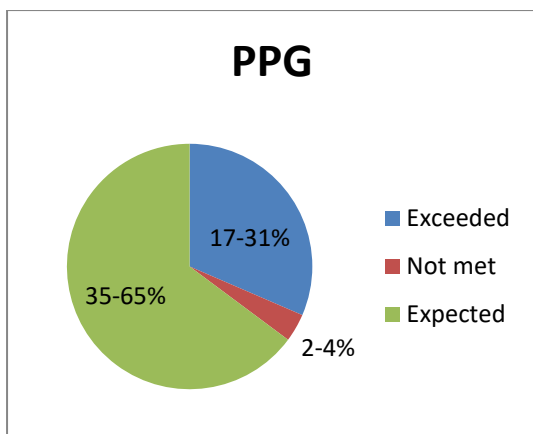

Overall PPG Non PPG

	Not met	Expected	Exceeded
PPG 54 pupils	2- 4%	35 -65%	17-31%
Non PPG 71 pupils	2- 3%	53-75%	16- 22%

Reading

	Not met	Expected	Exceeded
PPG 54 pupils	7- 13%	25-46%	22-41%
Non PPG 71 pupils	8- 11%	44-62%	19-27%

Writing

	Not met	Expected	Exceeded
PPG 54 pupils	3-5%	29-54%	22-41%
Non PPG 71 pupils	3-4%	45-64%	23-32%

Maths

	Not met	Expected	Exceeded
PPG 54 pupils	8-15%	31-57%	15-28%
Non PPG 71 pupils	4-6%	45-63%	22-31%