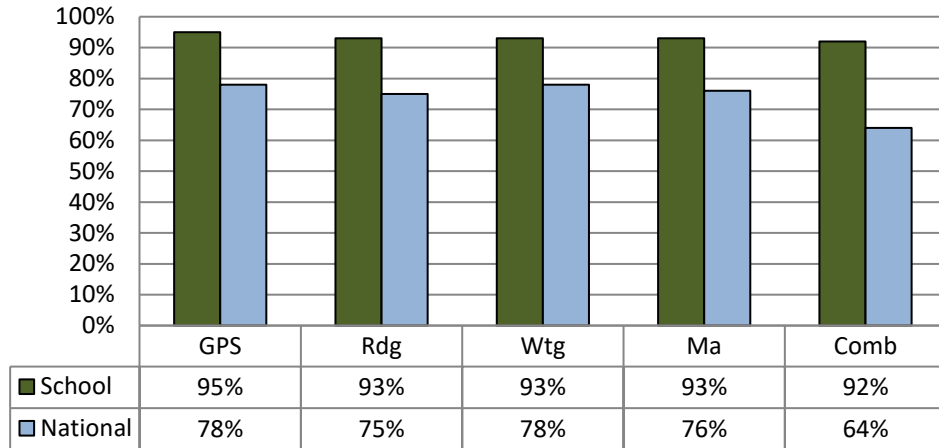

KS2 SATs Results 2018

% of pupils achieving the higher standard

KS2 Average Scaled Score 2018

2018 Floor Standard Progress Measure