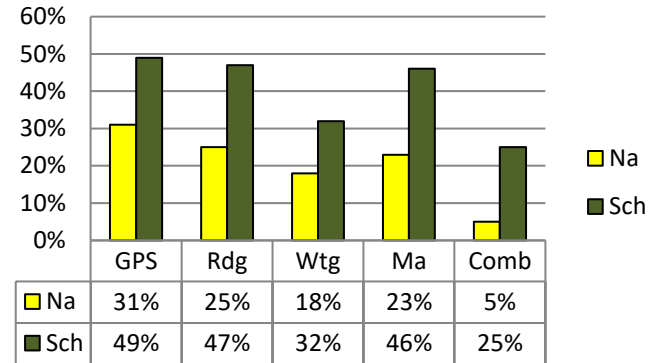

KS2 SATs Results 2018

% of pupils achieving the higher standard

KS2 Average Scaled Score 2018

2018 Floor Standard Progress Measure