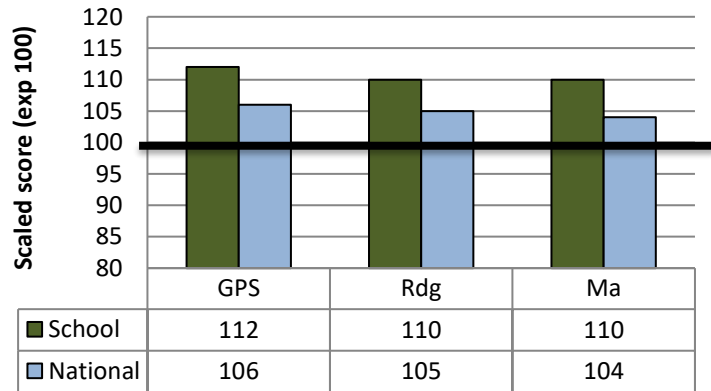

KS2 SATs Results 2018

% of pupils achieving the higher standard

KS2 Average Scaled Score 2018

2018 Floor Standard Progress Measure