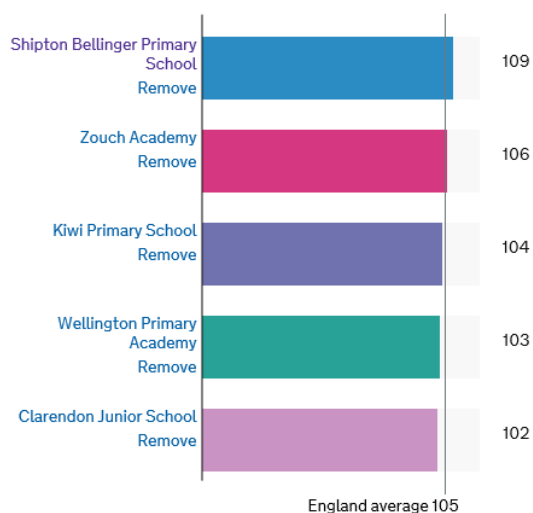

Average score in reading ?