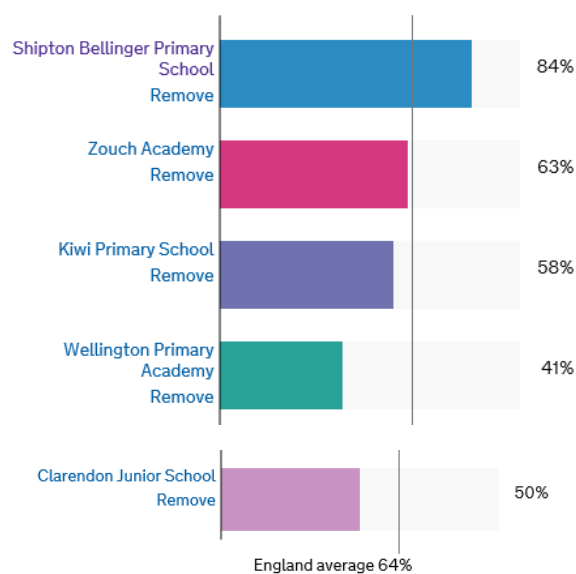

Overall performance at end of key stage 2 in 2018 - all pupils ?

Progress score in reading, writing and maths ?

	Reading	Writing	Maths
Sipton Bellinger Primary School Remove	Average 2.2 ?	Average -0.4 ?	Average 0.2 ?
Zouch Academy Remove	Average 1.9 ?	Average 1.7 ?	Above average 2.6 ?
Kiwi Primary School Remove	Average -1 ?	Average 1.1 ?	Average -1.1 ?
Wellington Primary Academy Remove	Average -2 ?	Average -1.4 ?	Below average -3.1 ?
Clarendon Junior School Remove	Below average -2 ?	Average 0.1 ?	Below average -2.2 ?

% of pupils meeting expected standard ?