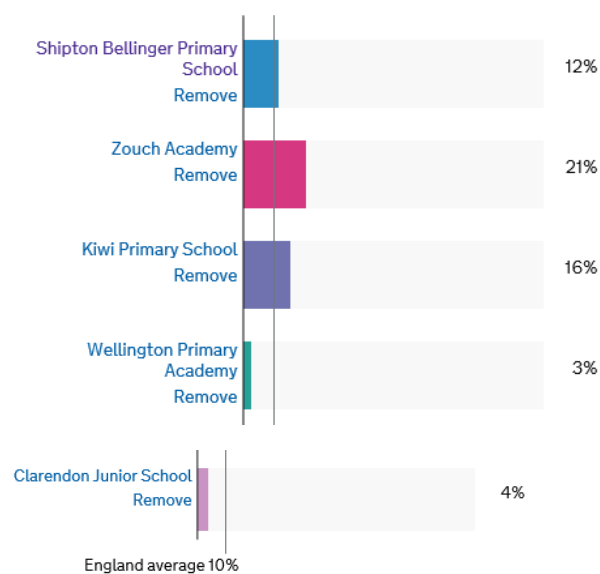

% of pupils achieving at a higher standard ?