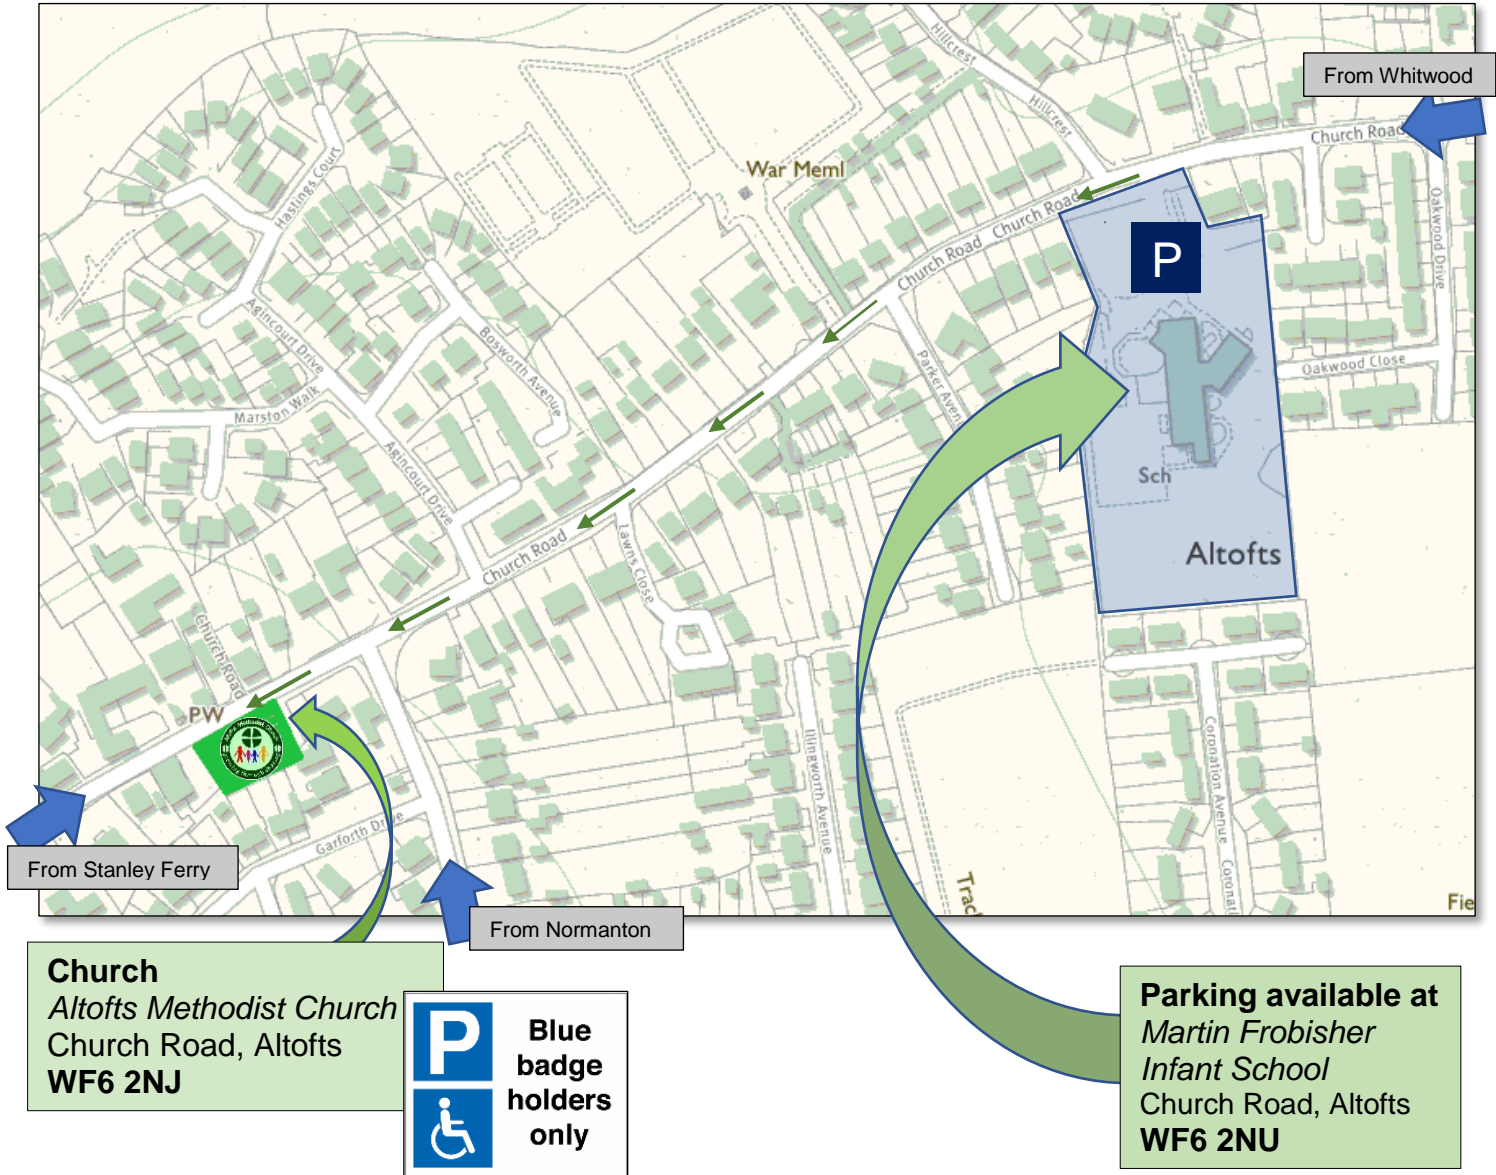

Altofts Methodist Church

DIRECTIONS & PARKING

We welcome everyone to the circuit Service to be held at Altofts Methodist Church on **3rd February at 6pm**. If you have not been here before we offer these directions to make your visit more comfortable.

We have very limited parking and would like to keep our small car park and kerbside parking reserved for blue badge holders. To be cordial to our neighbours, Martin Frobisher Infants School have graciously offered use of their car park. It will be staffed by our Stewards wearing hi-vis vests.

Where possible, please drop off your passengers at church, and then drive down the village to the zebra crossing where Martin Frobisher school car park is located. It is just a 400m walk back to Church.