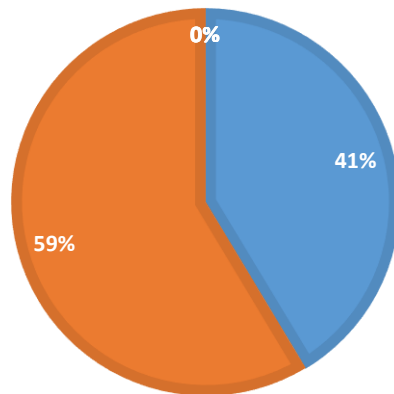

# The New Forest Primary School - Parent Survey December 2018

## MY CHILD IS HAPPY AT THIS SCHOOL

Strongly agree Agree Disagree Strongly disagree Don't know Not applicable