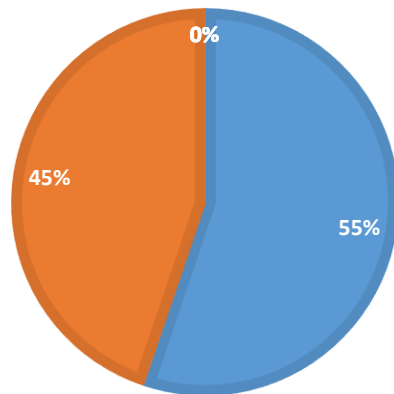

MY CHILD FEELS SAFE AT THIS SCHOOL

Strongly agree Agree Disagree Strongly disagree Don't know Not applicable