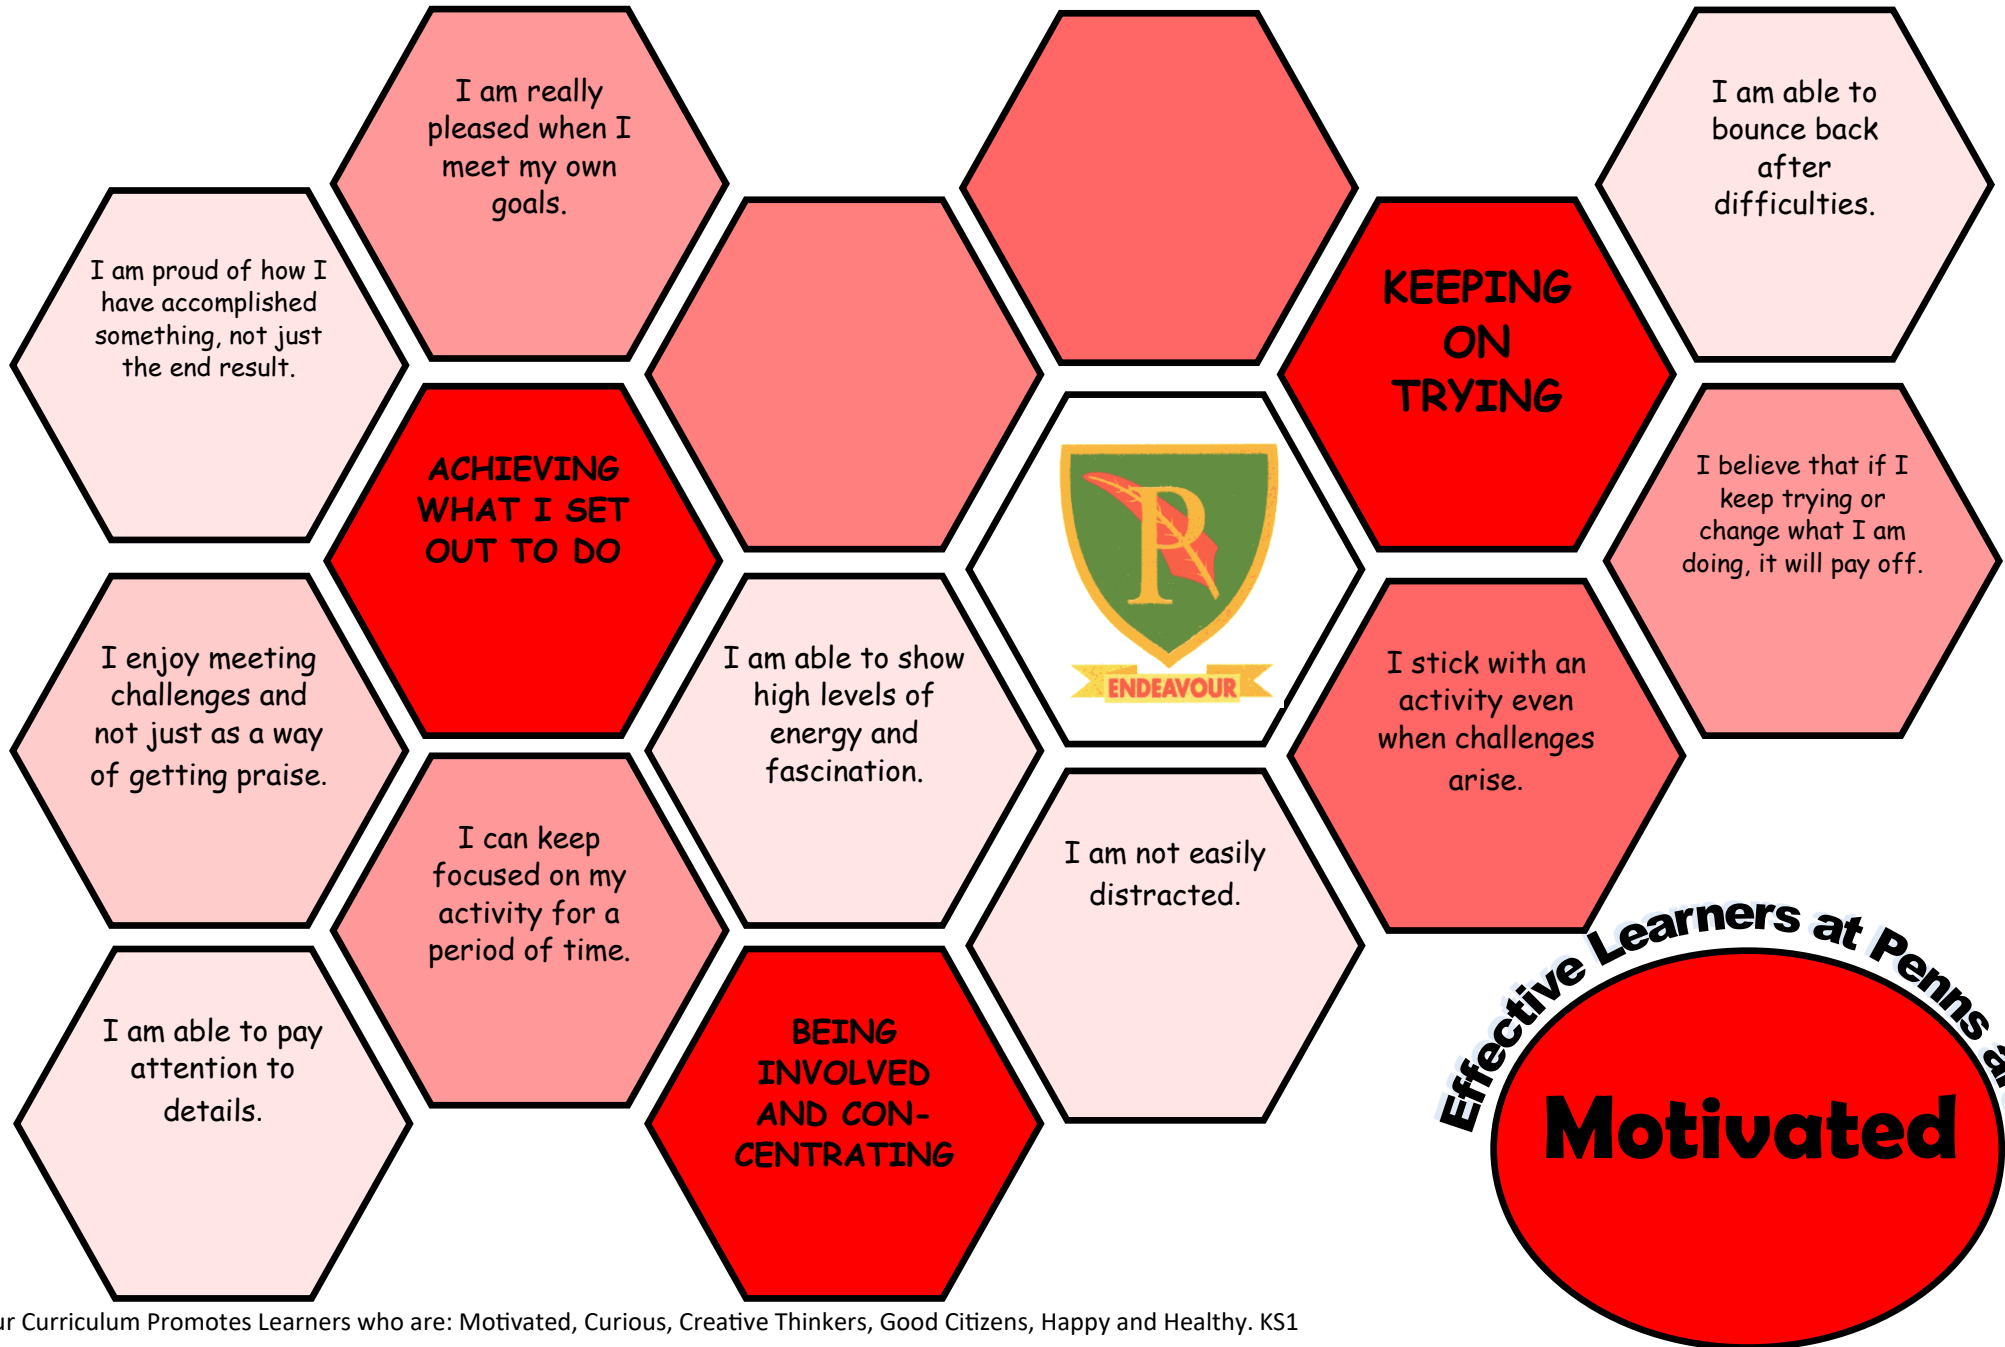

The Characteristics of Effective Learners at Penns Primary School KS1

The Characteristics of Effective Learners at Penns Primary School KS1

The Characteristics of Effective Learners at Penns Primary School KS1

The Characteristics of Effective Learners at Penns Primary School KS1

The Characteristics of Effective Learners at Penns Primary School KS1