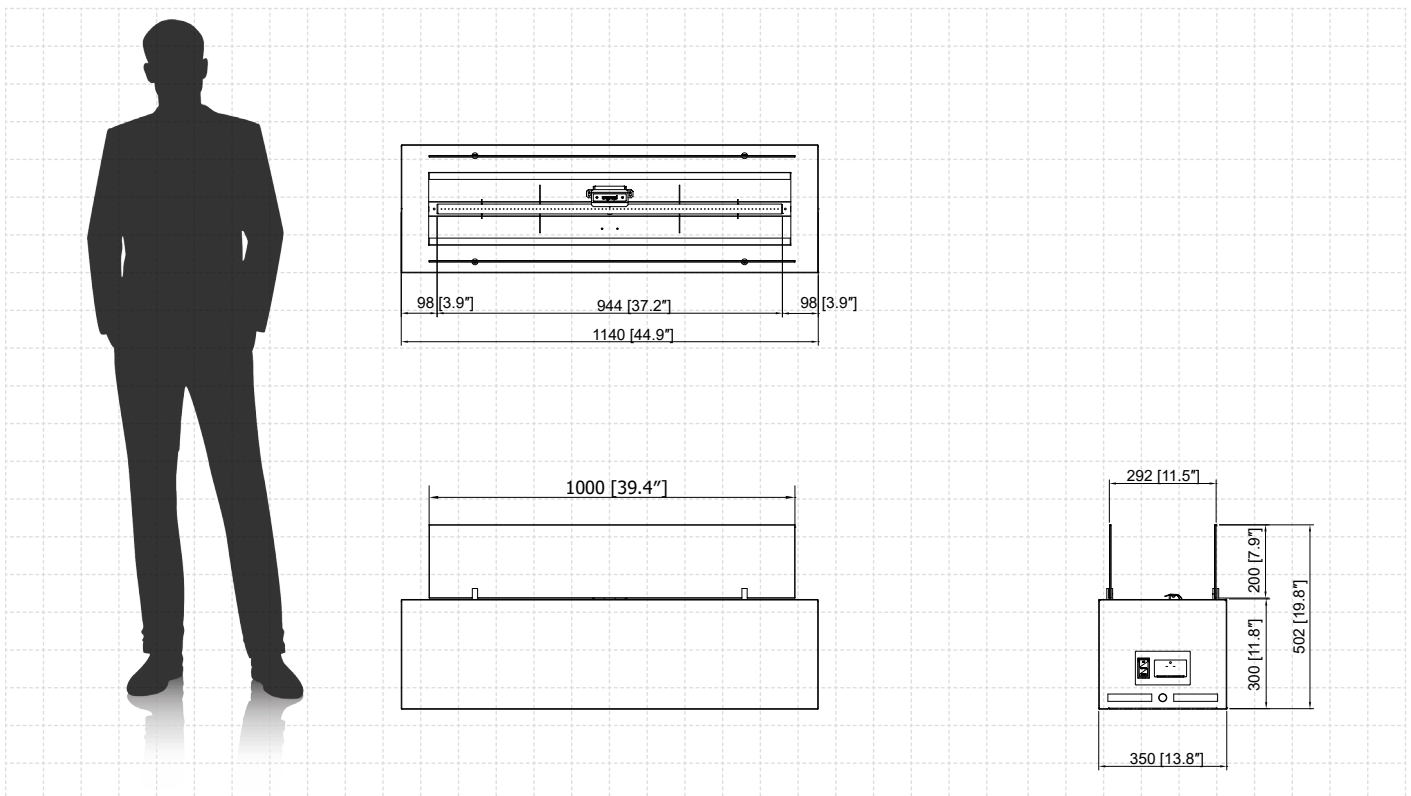

CONTROL OPTIONS

included

optional

compatible

'PLANIKA GAS CONTROL' APP

Control the fire with your smartphone!

custom size and shape
available on request

All product specifications and data are subject to change without notice and are believed to be accurate as of the date hereof. Planika Sp. z o.o., its affiliates, agents, and employees, and all persons acting on its or their behalf (collectively, "Planika Sp. z o.o."), disclaim any and all liability for any errors, inaccuracies or incompleteness contained in any document or in any other disclosure relating to any product. To the maximum extent permitted by applicable law, Planika Sp. z o.o. disclaims any and all liability arising out of the application or use of any product. No license, express or implied, by estoppel or otherwise, to any intellectual property rights is granted by this document or by any conduct of Planika Sp. z o.o.. Customers using or selling Planika Sp. z o.o.'s products not expressly indicated for use in such applications do so entirely at their own risk and agree to fully indemnify Planika Sp. z o.o. for any damages arising or resulting from such use or sale. The provided fuel consumption is based on laboratory testing. The actual consumption of individual devices may vary. The images are indicative only.