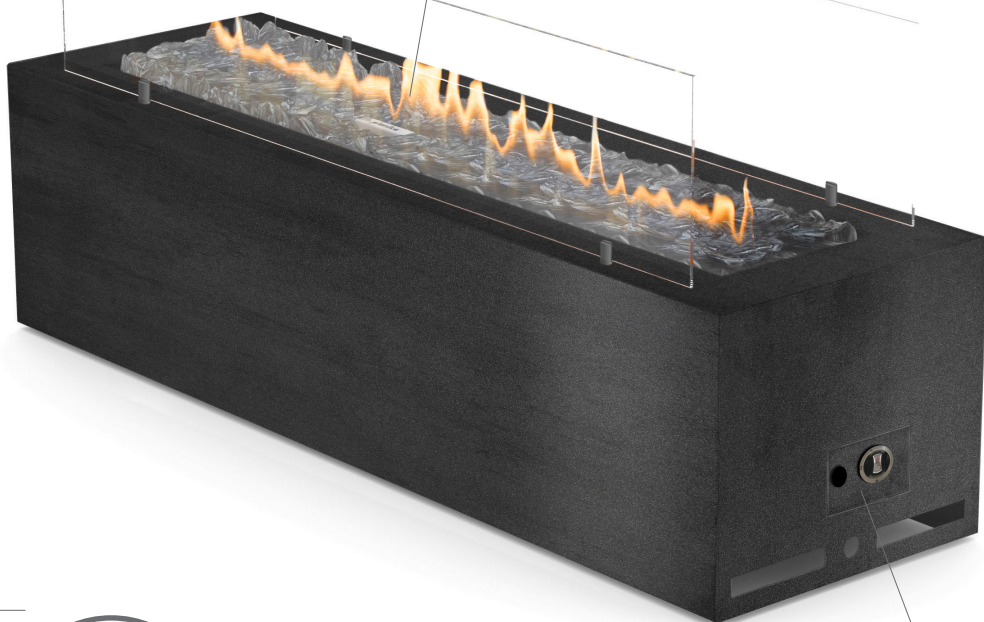

GALIO BLACK AUTOMATIC FREESTANDING OUTDOOR GAS FIREPLACE

Gas Technology

OPTIONAL GAS CYLINDER CASE

A matching black case to aesthetically cover the gas cylinder.

ROBUST DESIGN

The freestanding design and black finish make Galio Corten a perfect fireplace for outdoor spaces. It is resistant to severe weather conditions.

GALIO BLACK MANUAL

FREESTANDING OUTDOOR GAS FIREPLACE

Gas Technology

OPTIONAL GAS CYLINDER CASE

A matching black case to aesthetically cover the gas cylinder.

ROBUST DESIGN

The freestanding design and black finish make Galio Corten a perfect fireplace for outdoor spaces. It is resistant to severe weather conditions.

OPTIONAL COVER

A dedicated fabric cover that protects the fireplace when not used.

MANUAL CONTROL

Galio introduces an intuitive control system that allow you to control the flame with a single knob. Simply rotate it to set the flame height at the desired level.

GALIO CORTEN AUTOMATIC FREESTANDING OUTDOOR GAS FIREPLACE

Gas Technology

OPTIONAL GAS CYLINDER CASE

A matching corten case to aesthetically cover the gas cylinder.

ROBUST DESIGN

The freestanding design and rusty finish make Galio Corten a perfect fireplace for outdoor spaces. It is resistant to severe weather conditions.