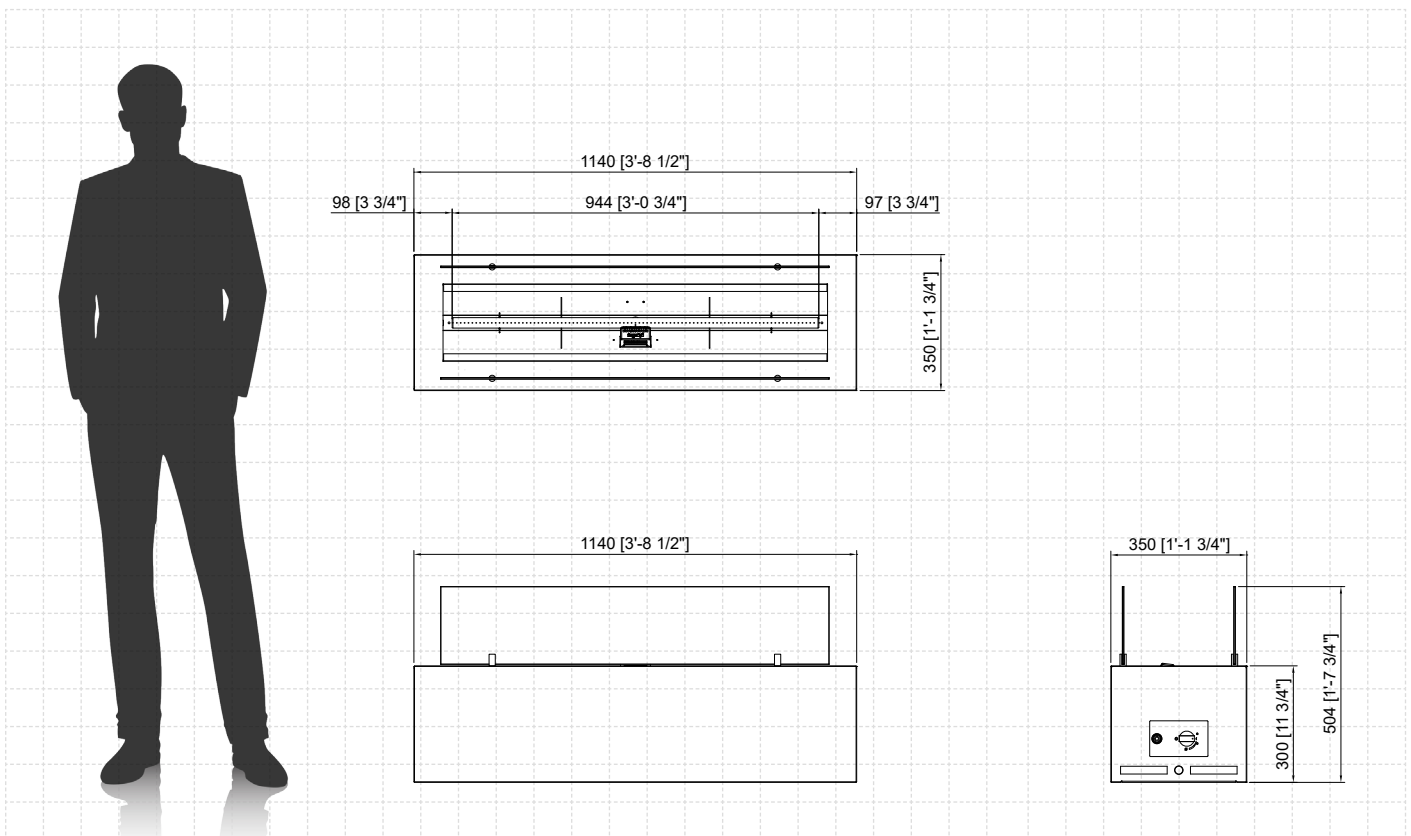

Galio Corten Manual

(Gas Technology)

Fuel type	Natural Gas / LPG
Heat output	(NG) max. 13.6 kW | 46 400 BTU/h (LPG) max. 11.8 kW | 40 260 BTU/h
Gas consumption	(NG) max. 1.22 m³/h | 43.1 ft³/h (LPG) max. 0.93 kg/h | 2.05 lb/h
Gas pressure	(NG) 20 mbar | 8 WC (LPG) 37 mbar | 14.9 WC
Total gas hose length	4 m | 13 ft <i>(measured from valve to pressure regulator)</i>
Weight	31.0 kg | 68.3 lb
Flue	not required
Flame height regulation	yes
Power supply	control panel: 1 x AAA battery
Materials	steel 316, tempered glass
Decorative accessories	black diamond stones
Application	for outdoor use only

All product specifications and data are subject to change without notice and are believed to be accurate as of the date hereof. Planika Sp. z o.o., its affiliates, agents, and employees, and all persons acting on its or their behalf (collectively, "Planika Sp. z o.o."), disclaim any and all liability for any errors, inaccuracies or incompleteness contained in any document or in any other disclosure relating to any product. To the maximum extent permitted by applicable law, Planika Sp. z o.o. disclaims any and all liability arising out of the application or use of any product. No license, express or implied, by estoppel or otherwise, to any intellectual property rights is granted by this document or by any conduct of Planika Sp. z o.o.. Customers using or selling Planika Sp. z o.o.'s products not expressly indicated for use in such applications do so entirely at their own risk and agree to fully indemnify Planika Sp. z o.o. for any damages arising or resulting from such use or sale. The provided fuel consumption is based on laboratory testing. The actual consumption of individual devices may vary. The images are indicative only.