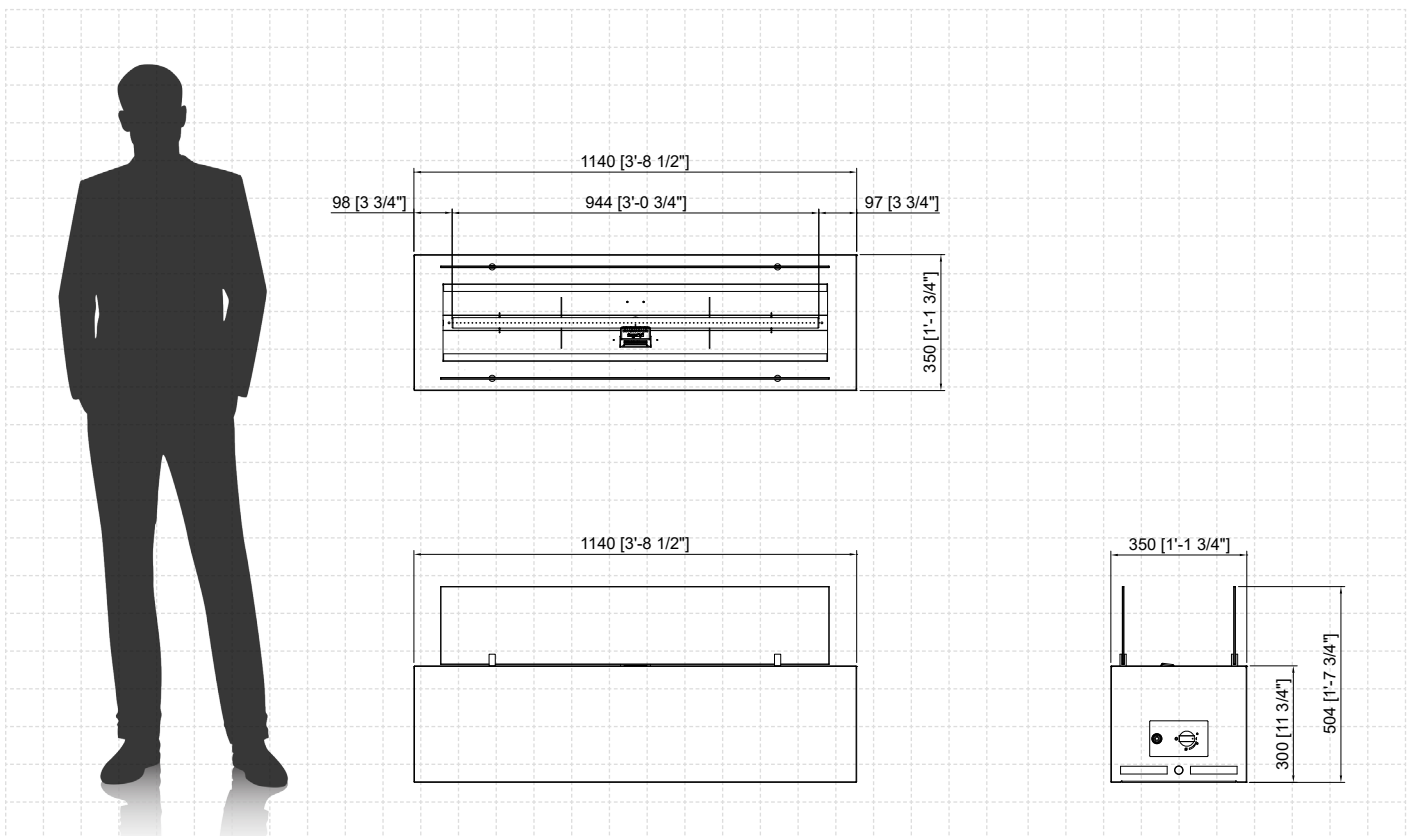

Galio Black Manual

(Gas Technology)

Fuel type	Natural Gas / LPG
Heat output	(NG) max. 13.6 kW 46 400 BTU/h (LPG) max. 11.8 kW 40 260 BTU/h
Gas consumption	(NG) max. 1.22 m ³ /h 43.1 ft ³ /h (LPG) max. 0.93 kg/h 2.05 lb/h
Gas pressure	(NG) 20 mbar 8 WC (LPG) 37 mbar 14.9 WC
Total gas hose length	4 m 13 ft <i>(measured from valve to pressure regulator)</i>
Weight	31.0 kg 68.3 lb
Flue	not required
Flame height regulation	yes
Power supply	control panel: 1 x AAA battery
Materials	steel 316, tempered glass
Decorative accessories	black diamond stones
Application	for outdoor use only