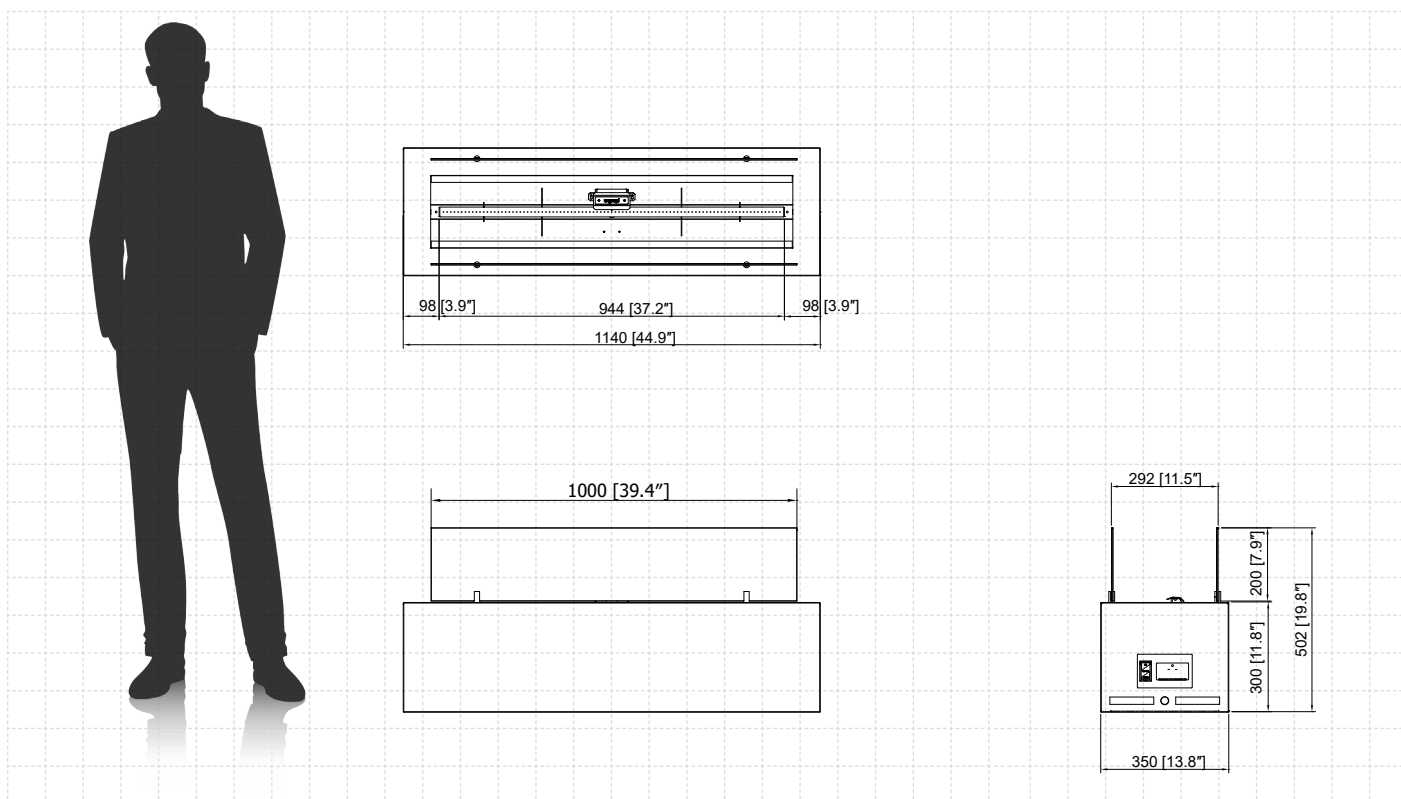

Galio Corten Automatic

(Gas Technology)

Fuel type	Natural Gas / LPG
Heat output	(NG) max. 9.4 kW | 32 070 BTU/h (LPG) max. 11.8 kW | 40 260 BTU/h
Gas consumption	(NG) max. 1.0 m³/h | 35.3 ft³/h (LPG) max. 0.93 kg/h | 2.05 lb/h
Gas pressure	(NG) 20 mbar | 8 WC (LPG) 37 mbar | 14.9 WC
Total gas hose length	4 m | 13 ft <i>(measured from valve to pressure regulator)</i>
Weight	31.0 kg | 68.3 lb
Power supply	remote: 2x 1.5V AAA batteries receiver: 4x 1.5V AA Wi-Fi: 6V DC
Flue	not required
Flame height regulation	yes
Materials	steel 316
Decorative accessories	black diamond stones
Application	for outdoor use only

CONTROL OPTIONS

included

optional

compatible

'PLANIKA GAS CONTROL' APP

Control the fire with your smartphone!

custom size and shape
available on request

All product specifications and data are subject to change without notice and are believed to be accurate as of the date hereof. Planika Sp. z o.o., its affiliates, agents, and employees, and all persons acting on its or their behalf (collectively, "Planika Sp. z o.o."), disclaim any and all liability for any errors, inaccuracies or incompleteness contained in any document or in any other disclosure relating to any product. To the maximum extent permitted by applicable law, Planika Sp. z o.o. disclaims any and all liability arising out of the application or use of any product. No license, express or implied, by estoppel or otherwise, to any intellectual property rights is granted by this document or by any conduct of Planika Sp. z o.o.. Customers using or selling Planika Sp. z o.o.'s products not expressly indicated for use in such applications do so entirely at their own risk and agree to fully indemnify Planika Sp. z o.o. for any damages arising or resulting from such use or sale. The provided fuel consumption is based on laboratory testing. The actual consumption of individual devices may vary. The images are indicative only.