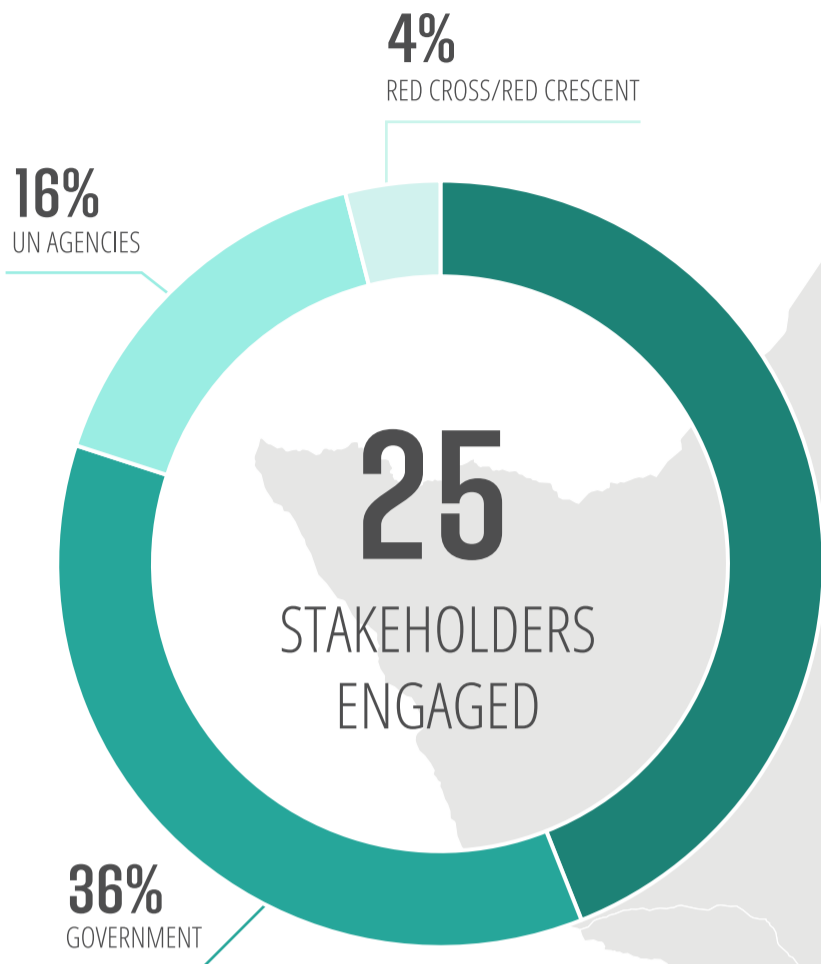

ZIMBABWE

Q1 2021 PREPAREDNESS

LEGEND

PROJECT HIGHLIGHTS

COORDINATION TO IMPLEMENT THE PHYSICAL ACCESS CONSTRAINTS TOOL

A MOBILE STORAGE UNIT WAS INSTALLED IN TONGOGARA REFUGEE CAMP

MEETINGS TO FACILITATE PREPAREDNESS COLLABORATION AT A REGIONAL LEVEL

[LOGCLUSTER.ORG/PREPAREDNESS](https://logcluster.org/preparedness)

The Logistics Cluster is led by

Information represented in this document is based on the most accurate data currently available from the Field Logistics Cluster staff supporting the emergency response operation. It may be revised or updated as new, or more complete data becomes available.