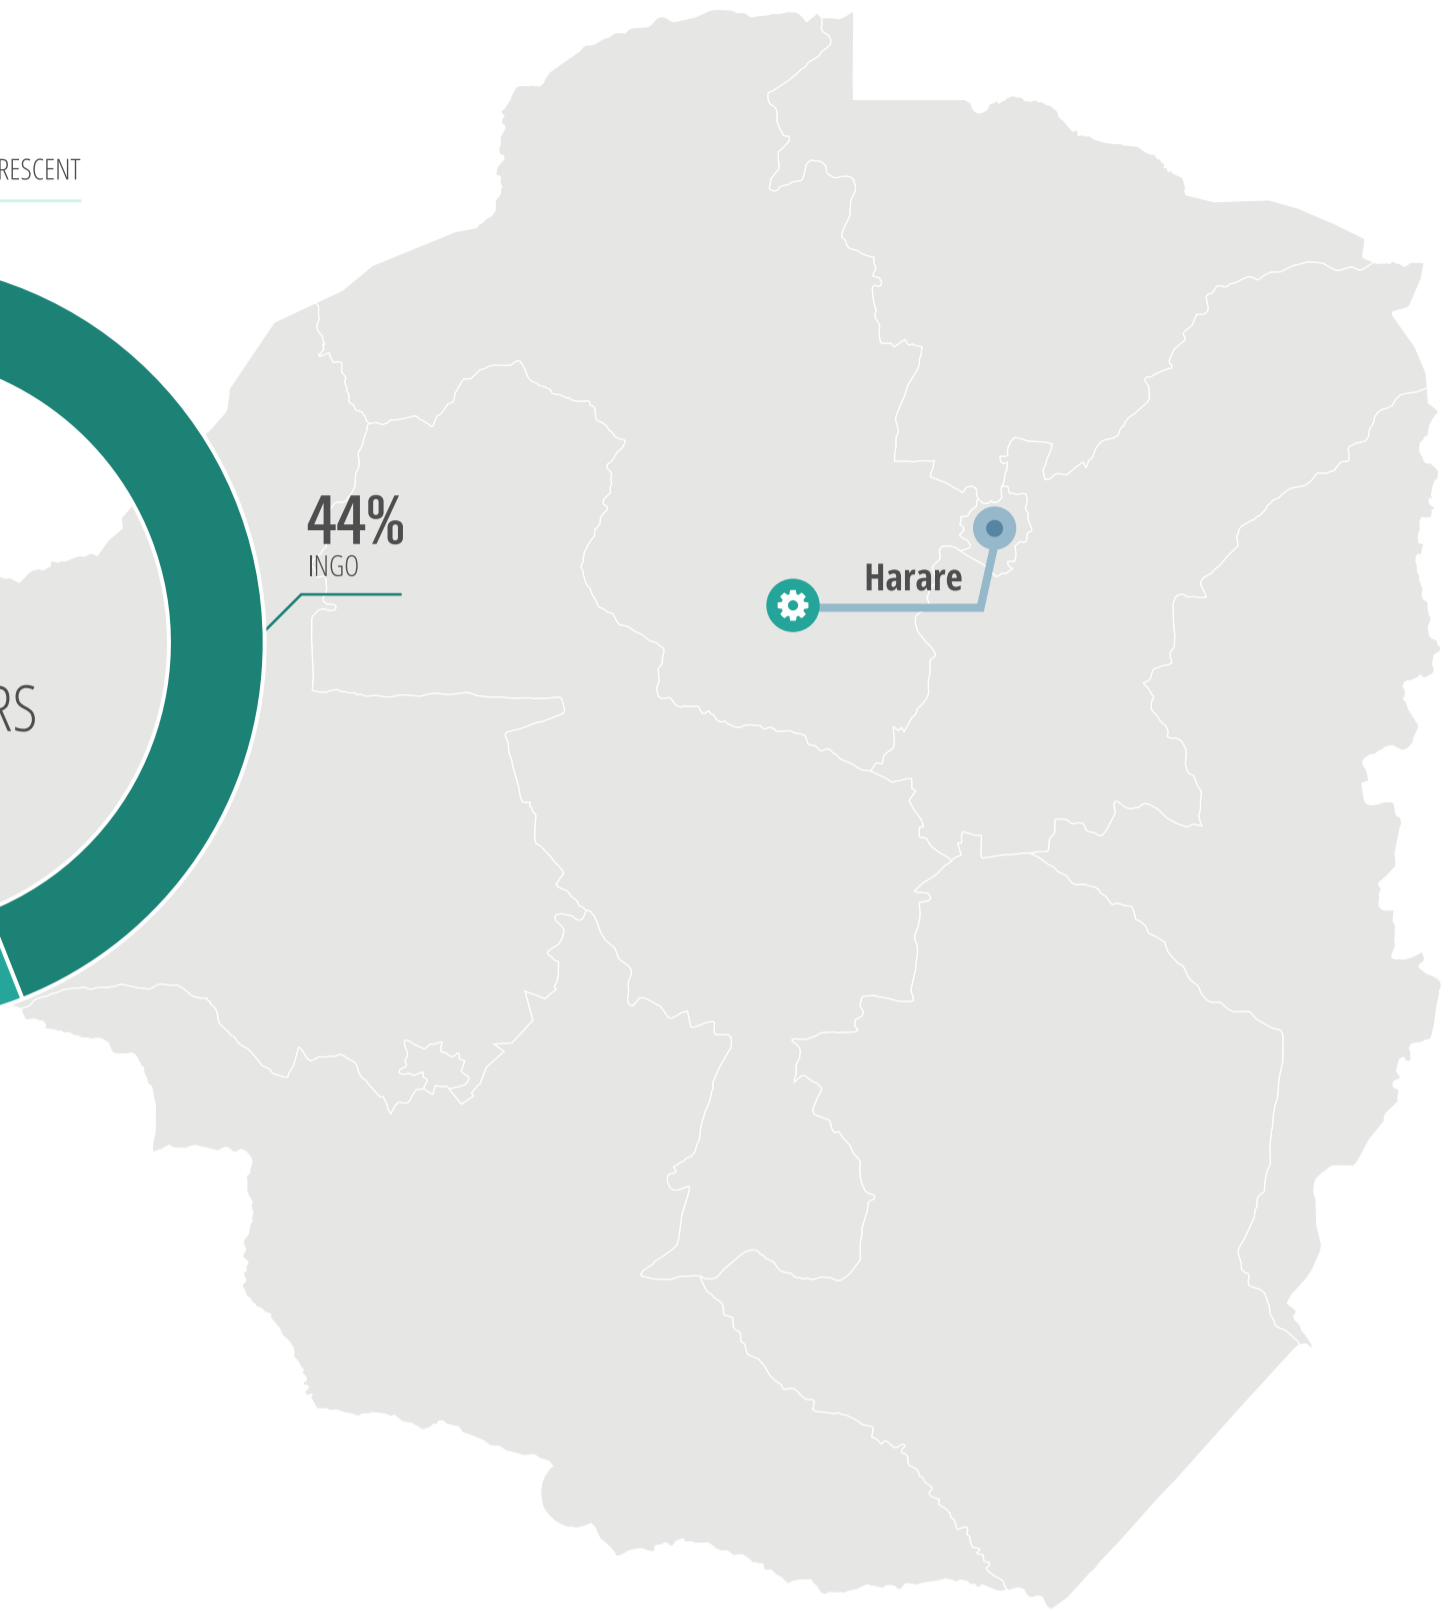

ZIMBABWE

Q1 2021 PREPAREDNESS

LEGEND

PROJECT HIGHLIGHTS

COORDINATION TO IMPLEMENT THE PHYSICAL ACCESS CONSTRAINTS TOOL

A MOBILE STORAGE UNIT WAS INSTALLED IN TONGOGARA REFUGEE CAMP

MEETINGS TO FACILITATE PREPAREDNESS COLLABORATION AT A REGIONAL LEVEL

[LOGCLUSTER.ORG/PREPAREDNESS](https://logcluster.org/preparedness)

The Logistics Cluster is led by

Information represented in this document is based on the most accurate data currently available from the Field Logistics Cluster staff supporting the emergency response operation. It may be revised or updated as new, or more complete data becomes available.