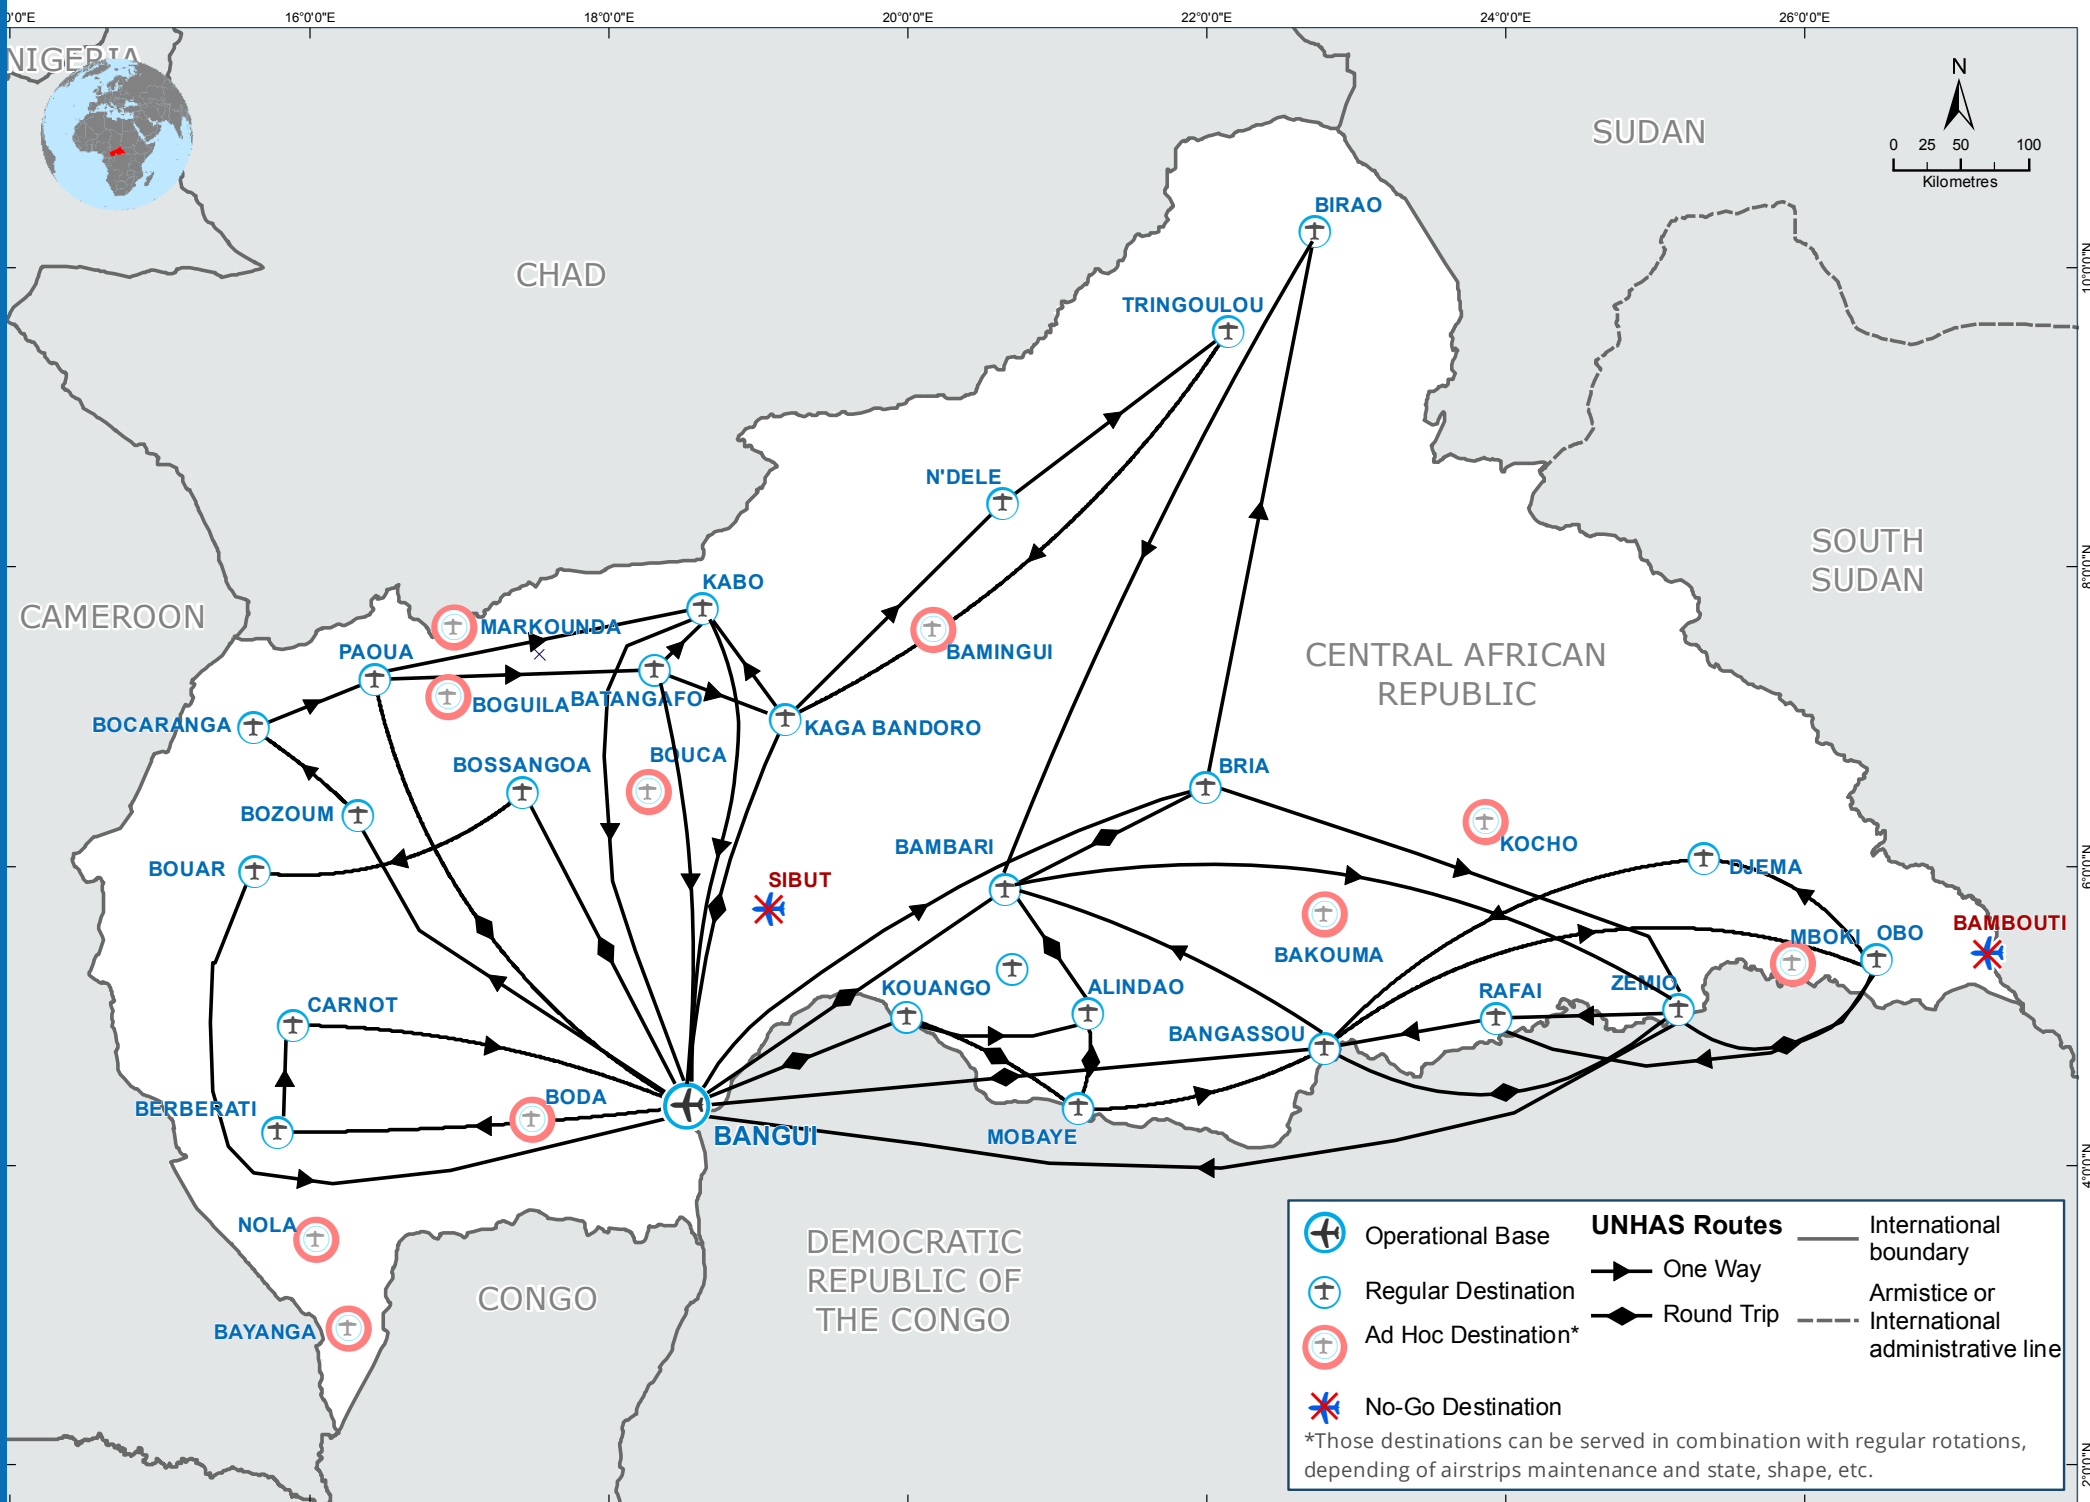

Central African Republic UNHAS Routes as of October 2021

SAVING LIVES
CHANGING LIVES

	Operational Base	UNHAS Routes		International boundary
	Regular Destination			Armistice or administrative line
	Ad Hoc Destination*			International administrative line
	No-Go Destination			

*Those destinations can be served in combination with regular rotations, depending of airstrips maintenance and state, shape, etc.