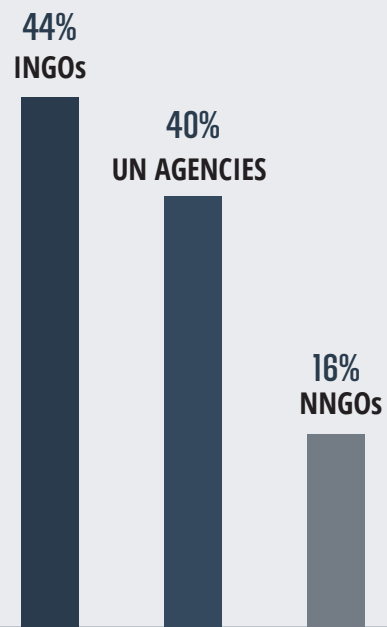

SOUTH SUDAN

OCTOBER 2021

360 MT
CARGO TRANSPORTED

AIR: 269 MT ROAD: 75 MT RIVER: 16 MT

FIXED WING: 82 MT
HELICOPTER: 187 MT

49 ORGANISATIONS SUPPORTED

51 DESTINATIONS REACHED

1 CONVOY COORDINATED

122 REQUESTS COMPLETED

LEGEND

- Inter-Cluster Coordination Group (ICCG) Priority Locations
- Other Locations
- River convoy routes
- Road convoy routes

SERVICE USERS BY ORGANISATION TYPE

TOTAL CARGO BY MEANS OF TRANSPORT