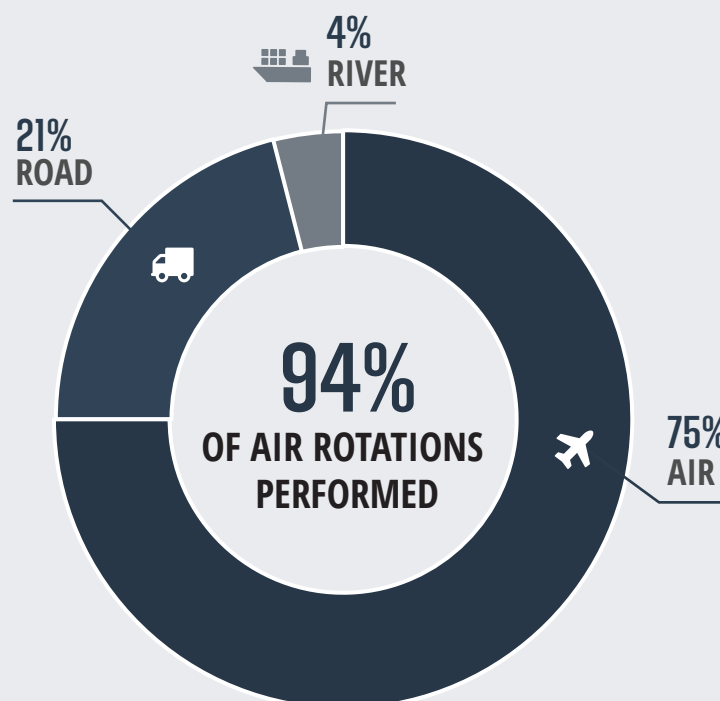

SOUTH SUDAN

OCTOBER 2021

360 MT
CARGO TRANSPORTED

AIR: 269 MT ROAD: 75 MT RIVER: 16 MT

FIXED WING: 82 MT
HELICOPTER: 187 MT

49 ORGANISATIONS SUPPORTED

51 DESTINATIONS REACHED

1 CONVOY COORDINATED

122 REQUESTS COMPLETED

LEGEND

- Inter-Cluster Coordination Group (ICCG) Priority Locations
- Other Locations
- River convoy routes
- Road convoy routes

SERVICE USERS BY ORGANISATION TYPE

TOTAL CARGO BY MEANS OF TRANSPORT