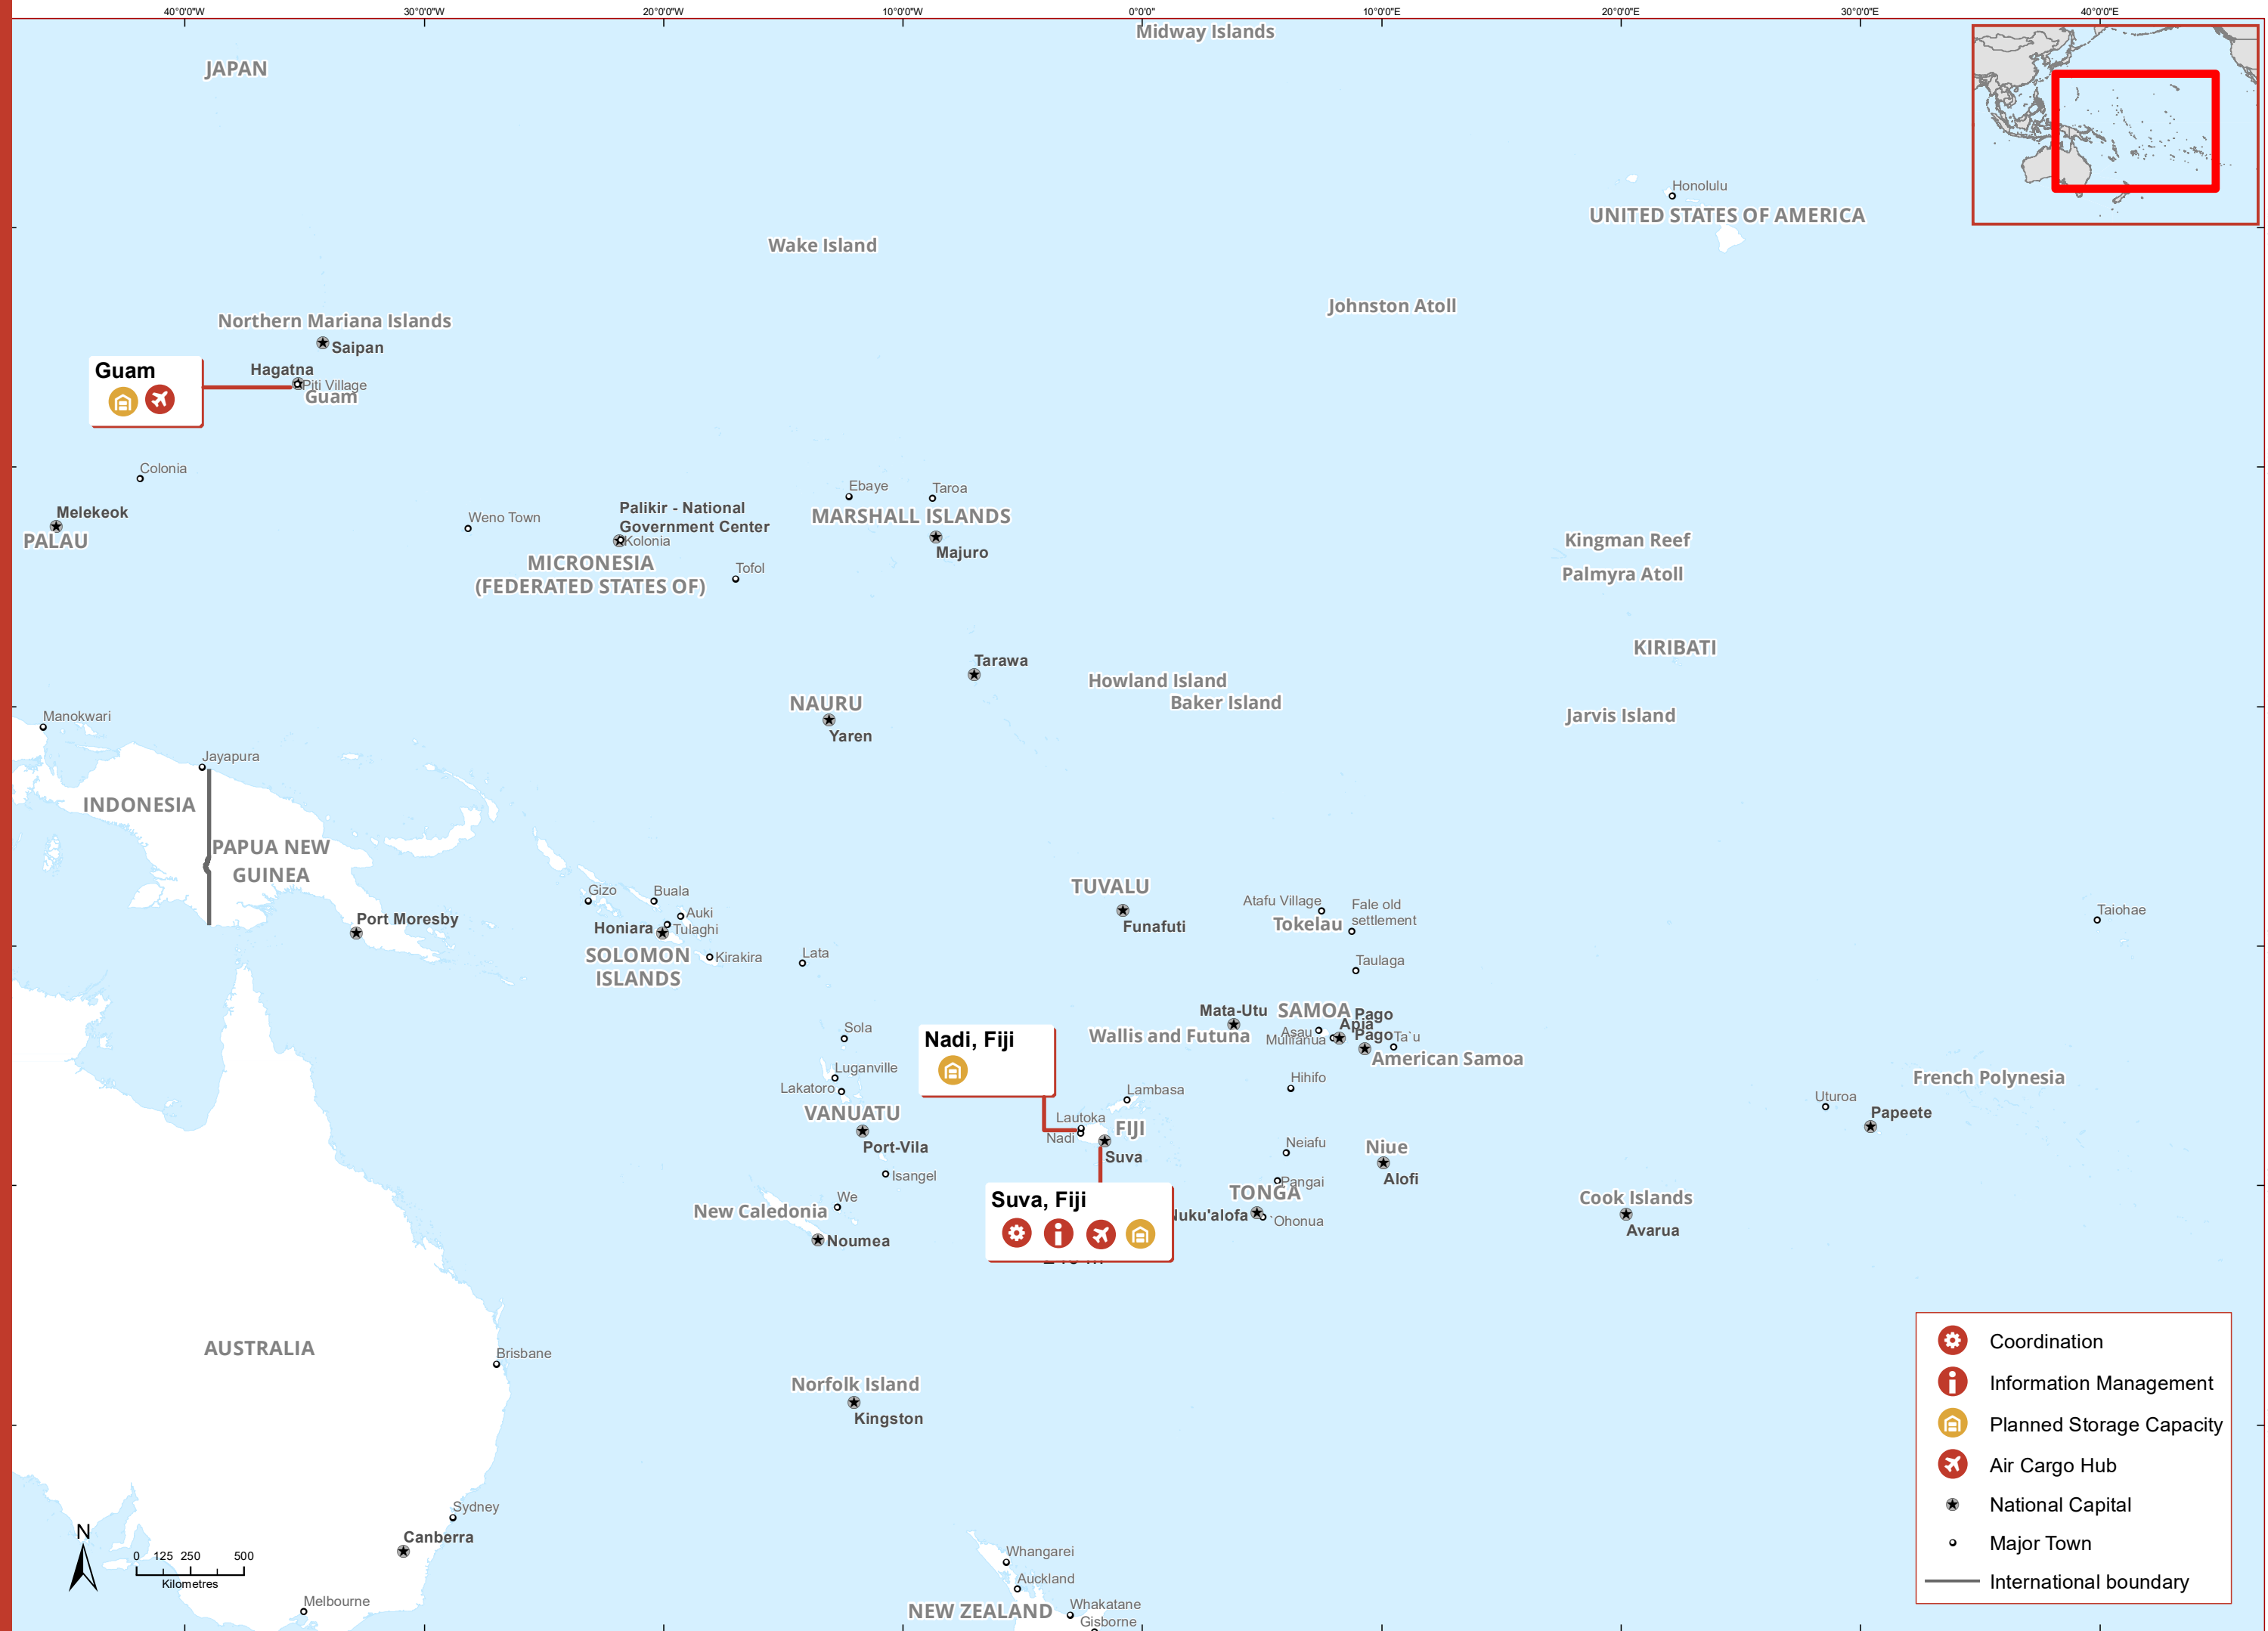

# Pacific Islands

Logistics Cluster Concept of Operations, April 2020

-  Coordination
-  Information Management
-  Planned Storage Capacity
-  Air Cargo Hub
-  National Capital
-  Major Town
-  International boundary