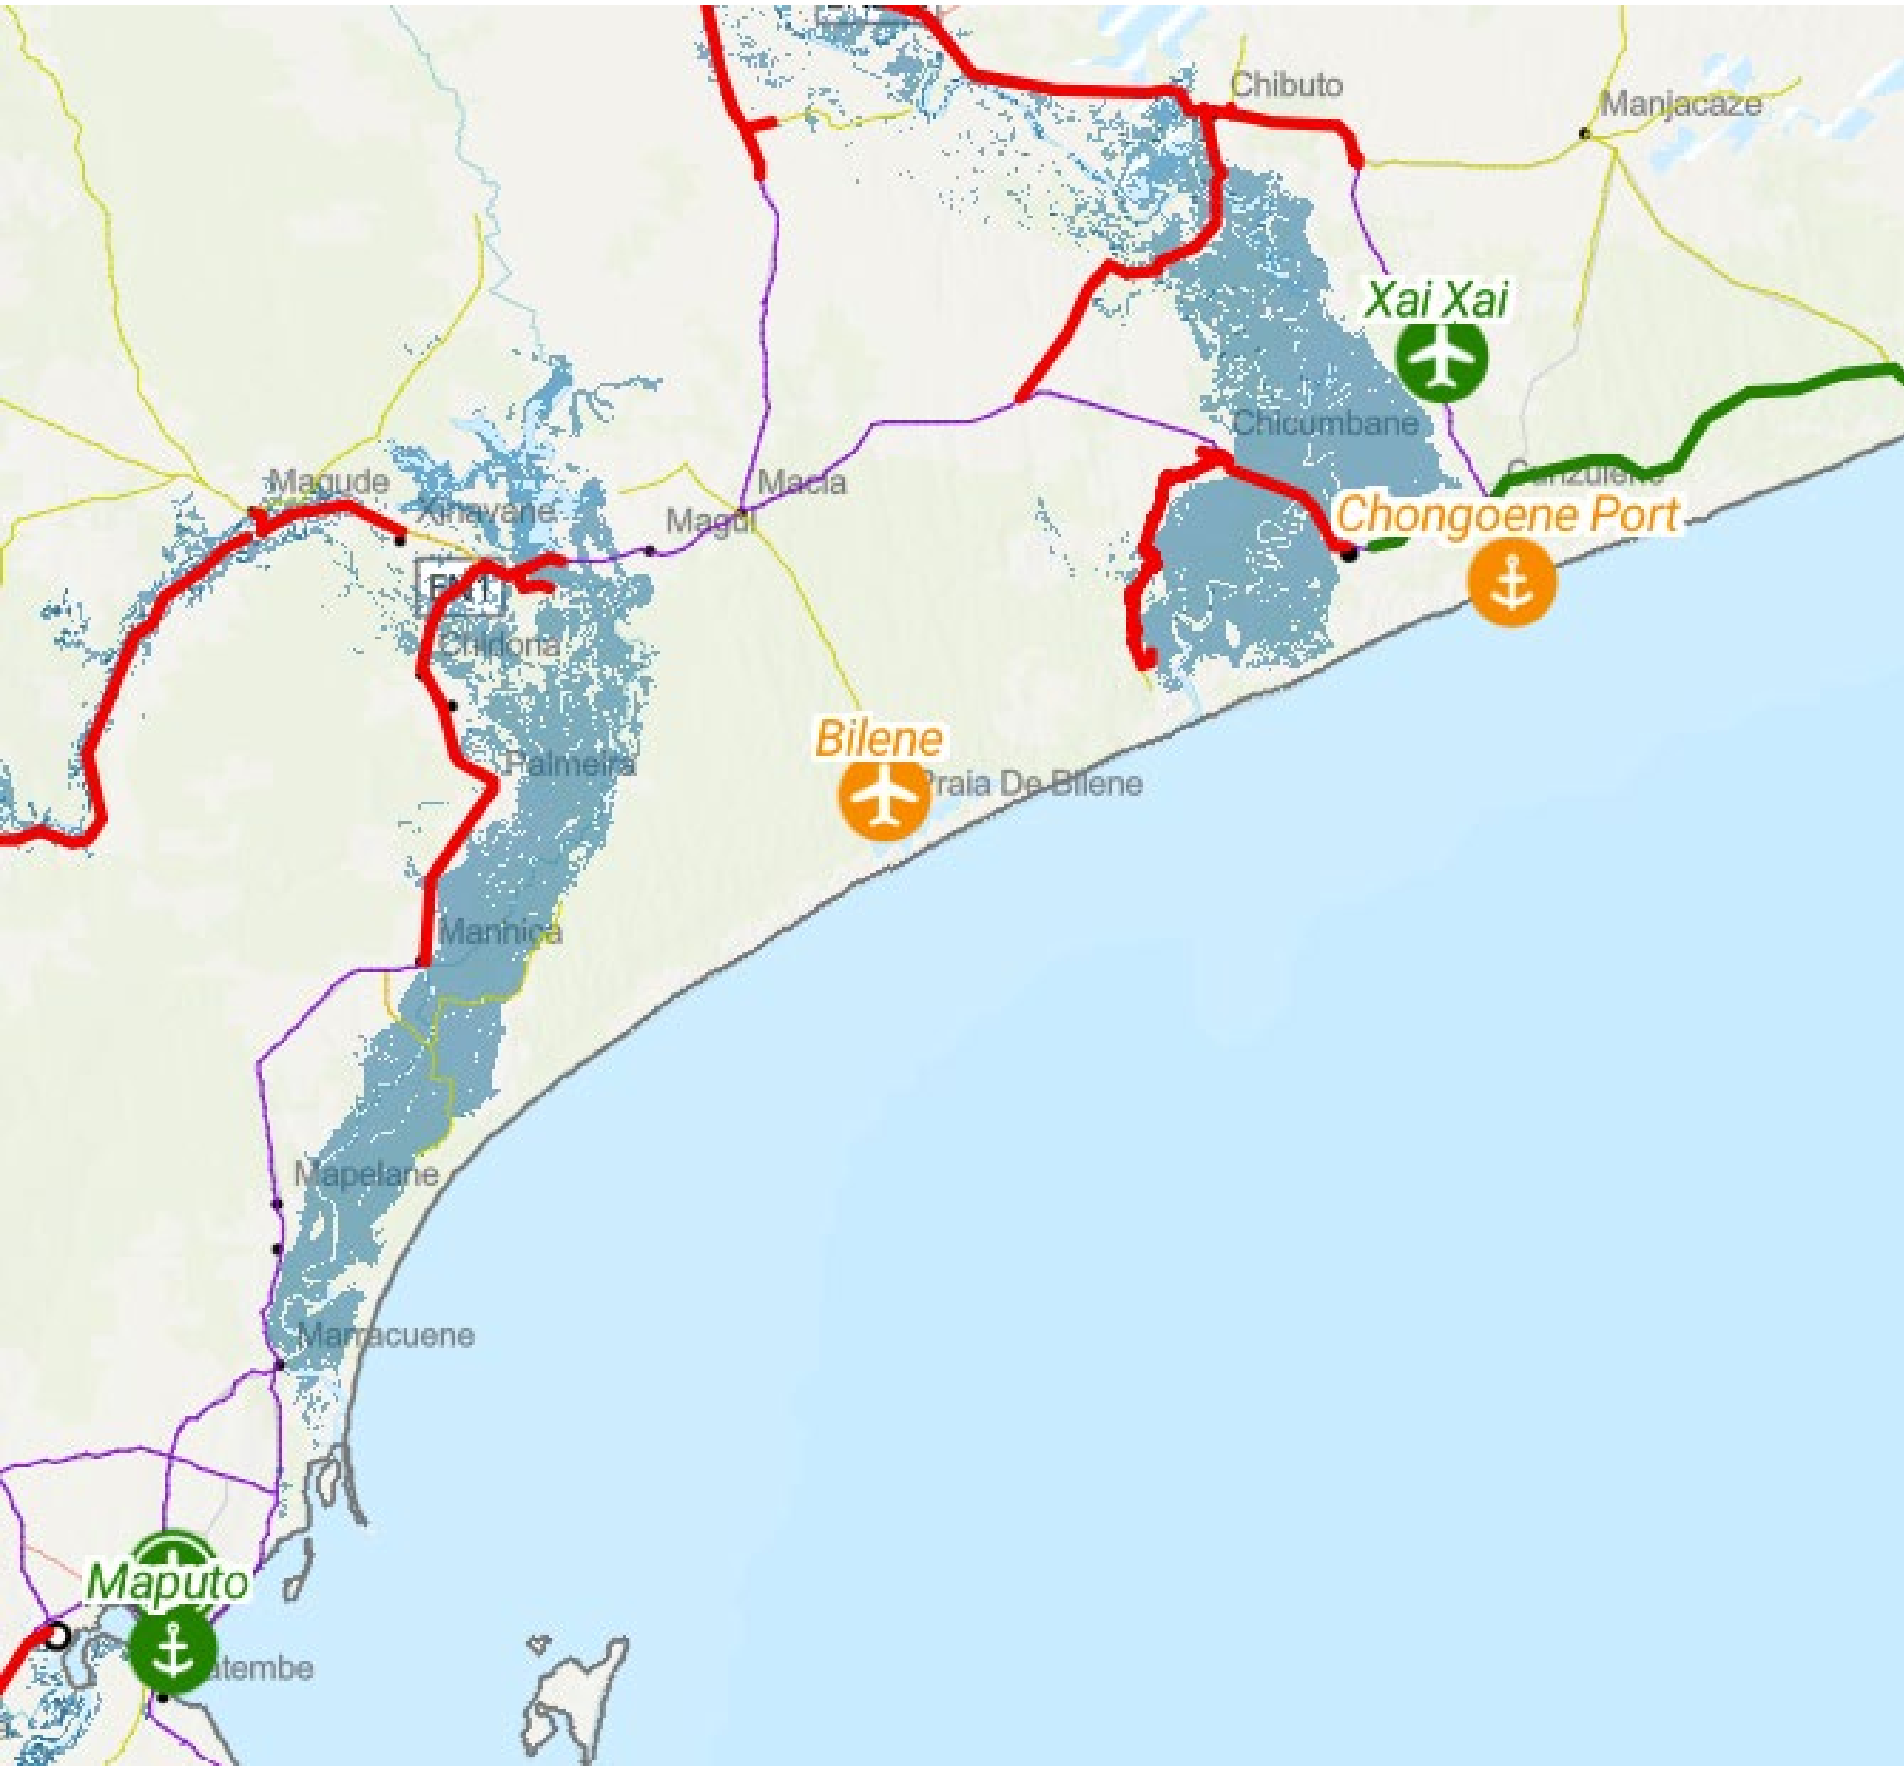

Logistics Coordination Meeting: Mozambique Floods

Maputo,
Mozambique

Agenda

- 01** Introduction and Agenda
- 02** Logistics Updates
- 03** Stocks and Pipeline
- 04** Partners' plans
- 05** UNHAS
- 06** Telecommunications Updates
- 07** LogIE and other resources

AoB

Logistics Gaps and Needs

- Over 620,000 people affected since 10 January
- Over 100,000 people in over 110 accommodation centers
- Main roads N1 and N2 affected. Not possible to access areas affected from Maputo by road
- Access between Macia and Xai Xai not possible
- Chongoene Port limited capacity (mainly used for mineral transport)
- Access to Xai Xai is possible by road from Beira
- Limited handling capacity in Beira airport.
- Several humanitarian aid flights arriving in Beira and Maputo. Risk of congestion in affected areas due to limited access
- Fuel scarcity in Xai Xai

Logistics Response

- The Government has dispatched a vessel with hum cargo (30 mt) from Maputo to Chongoene Port. Expected to return on Thursday with passengers
- The Ministry of Transport announced that another vessel will also be made available on Wednesday to transport hum cargo
- A train with humanitarian cargo will also be dispatched from Maputo to Magude on Thursday

Chongoene Port

Logistics Updates

- Ongoing reparation works of N1 and other roads.
- Yesterday was completed the 3rd section out of the 6 affected between 3 de Fevereiro and Incoluane

From Beira   

Partners' updates