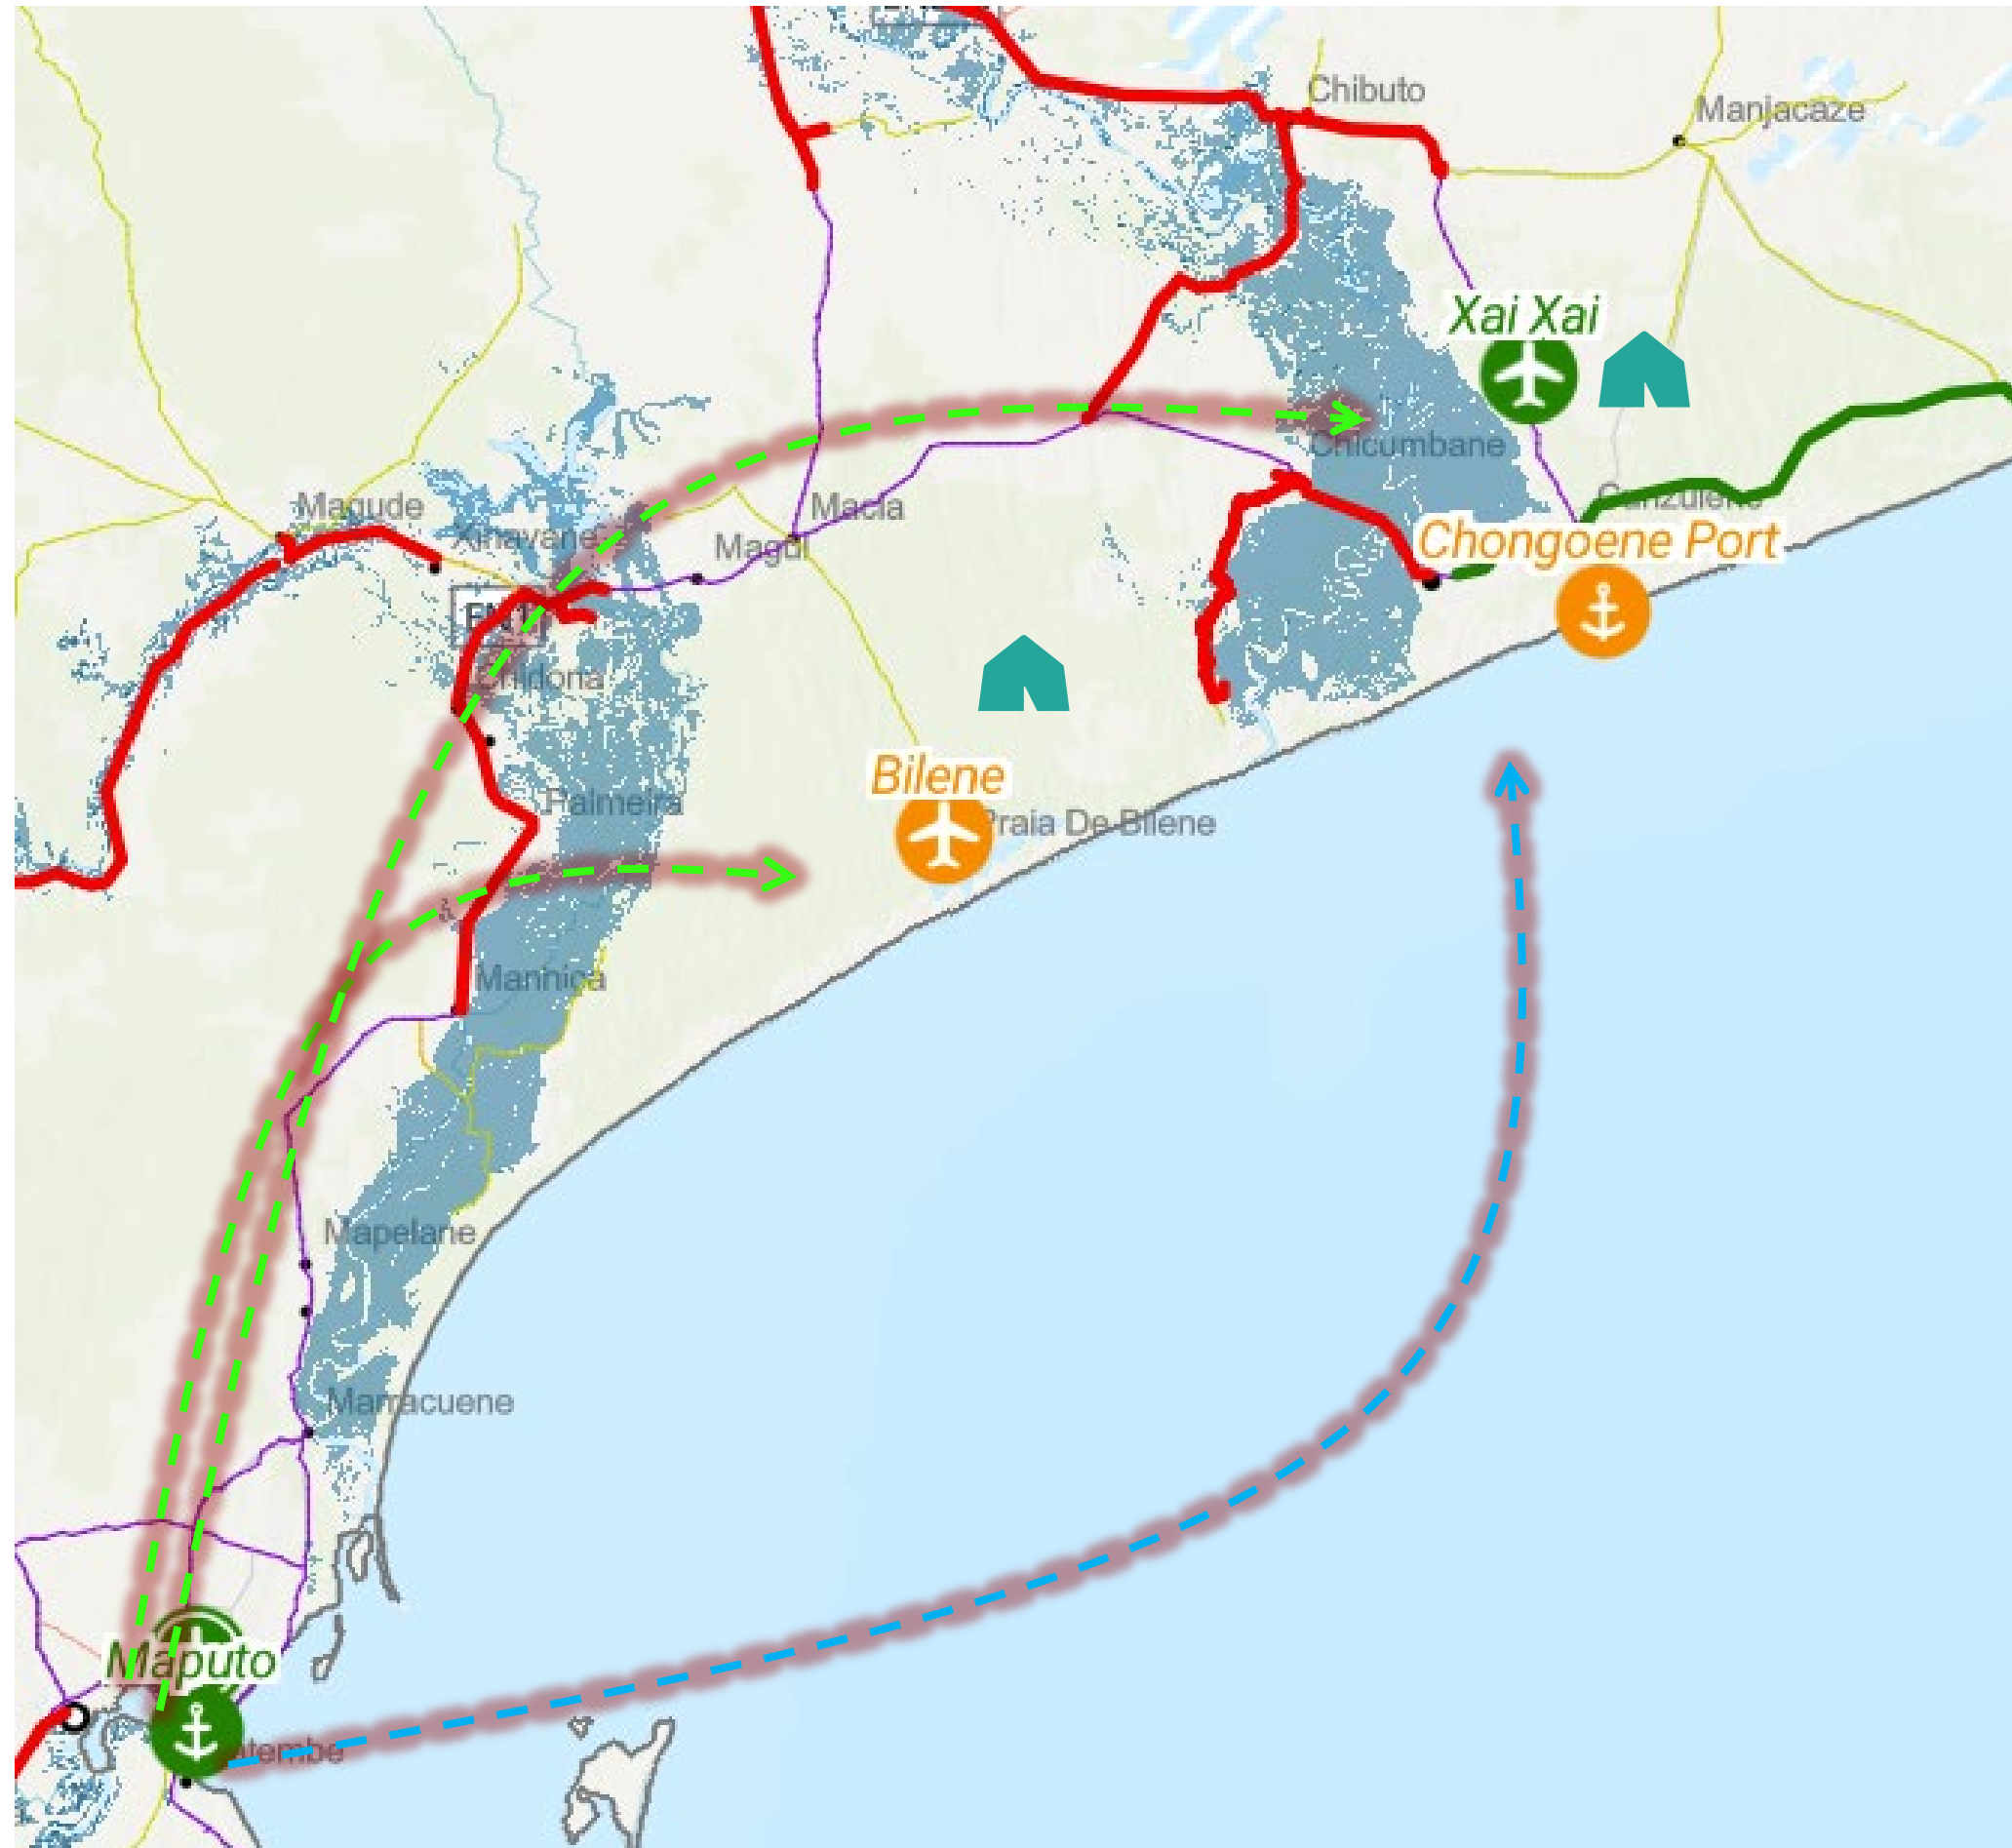

AoB

Logistics Gaps and Needs

- Over 620,000 people affected since 10 January
- Over 100,000 people in over 110 accommodation centers
- Main roads N1 and N2 affected. Not possible to access areas affected from Maputo by road
- Access between Macia and Xai Xai not possible
- Chongoene Port limited capacity (mainly used for mineral transport)
- Access to Xai Xai is possible by road from Beira
- Limited handling capacity in Beira airport.
- Several humanitarian aid flights arriving in Beira and Maputo. Risk of congestion in affected areas due to limited access
- Fuel scarcity in Xai Xai

Logistics Response

- The Government has dispatched a vessel with hum cargo (30 mt) from Maputo to Chongoene Port. Expected to return on Thursday with passengers
- The Ministry of Transport announced that another vessel will also be made available on Wednesday to transport hum cargo
- A train with humanitarian cargo will also be dispatched from Maputo to Magude on Thursday

Chongoene Port

Logistics Updates

- Ongoing reparation works of N1 and other roads.
- Yesterday was completed the 3rd section out of the 6 affected between 3 de Fevereiro and Incoluane

From Beira   

Partners' updates