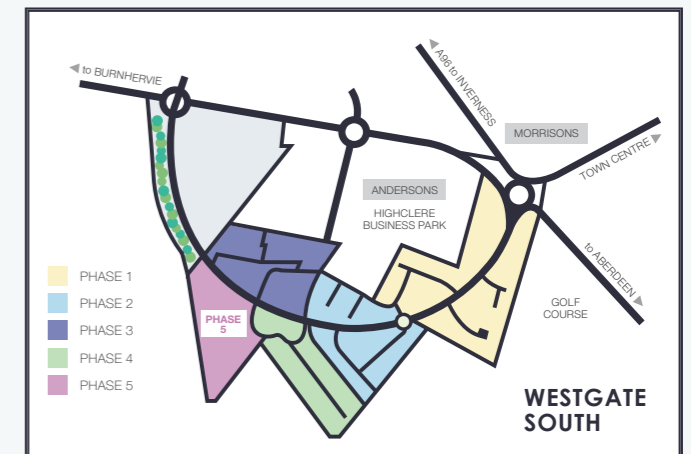

WESTGATE SOUTH

PHASE 5

THE ELPHINSTONE 1

1 Bedroom Semi-Detached Bungalow
 Front Entrance - Plots 215B & 219
 Side Entrance - Plots 216 & 218

THE ELPHINSTONE 2

2 Bedroom Semi-Detached Bungalow
 Plots 217, 220 & 221
 2 Bedroom Detached Bungalow
 Plots 222, 223 & 224

DISCLAIMER:
 This site layout has been updated to reflect current availability at the time of printing. For the most up-to-date availability please visit our website or contact the sales team. WS/MAH/0.1