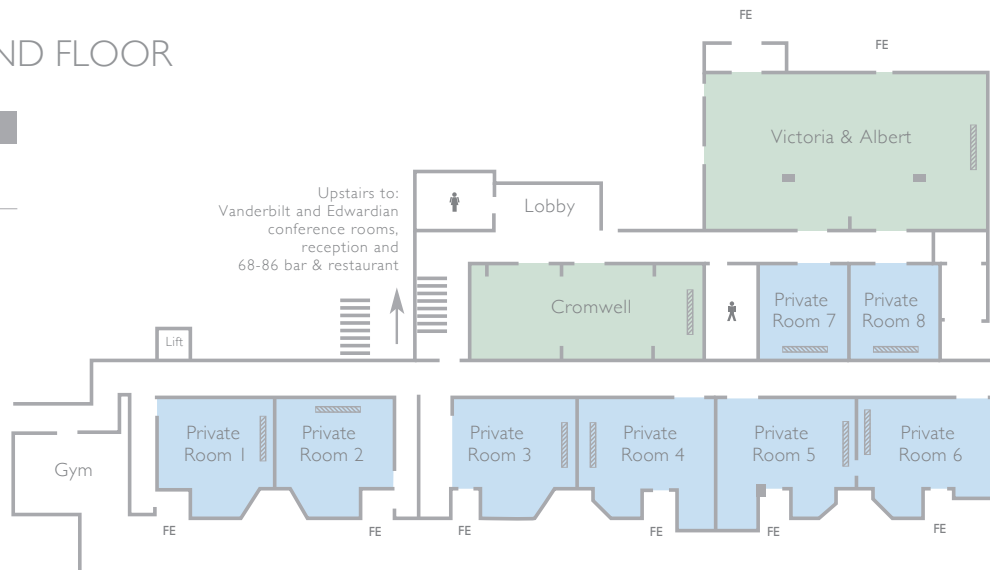

# GROUND FLOOR

All meeting rooms are fully air conditioned and benefit from:

- Complimentary wireless
- Broadband access
- LCD projector and screen or plasma smart TV screen
- MP3 and PC connectivity

# LOWER GROUND FLOOR

- Key**
- = Screen
  - FE** = Fire exit

MEETING ROOM CAPACITIES											
	Area	Dimensions m (ft)	Height m (ft)	Theatre	Classroom	Boardroom	U-shape	Cabaret	Reception	Lunch /Dinner	
Victoria & Albert	96.6 m <sup>2</sup> (1039 ft <sup>2</sup> )	14 m x 6.9 m (45.9' x 22.6')	2.4 m (7.9')	100	50	34	34	64	140	90	
Cromwell	51.5 m <sup>2</sup> (553 ft <sup>2</sup> )	11.7 m x 4.4 m (38.4' x 14.4')	2.4 m (7.9')	50	30	26	26	24	50	30	
Vanderbilt	37.8 m <sup>2</sup> (406 ft <sup>2</sup> )	5.9 m x 6.4 m (19.3' x 21')	3.9 m (12.8')	-	-	12	-	-	-	12	
Edwardian	51.1 m <sup>2</sup> (549 ft <sup>2</sup> )	7 m x 7.3 m (23.0' x 24.0')	3.9 m (12.8')	44	30	20	18	24	60	40	
Private Room 1	21.6 m <sup>2</sup> (232 ft <sup>2</sup> )	4.8 m x 4.5 m (15.7' x 14.8')	2.4 m (7.9')	-	-	10	-	-	-	12	
Private Room 2	21.2 m <sup>2</sup> (227 ft <sup>2</sup> )	4.7 m x 4.5 m (15.4' x 14.8')	2.4 m (7.9')	-	-	10	-	-	-	12	
Private Room 3	30.2 m <sup>2</sup> (324 ft <sup>2</sup> )	6.7 m x 4.5 m (22.0' x 14.8')	2.4 m (7.9')	-	-	12	-	-	-	12	
Private Room 4	30.6 m <sup>2</sup> (329 ft <sup>2</sup> )	6.8 m x 4.5 m (22.3' x 14.8')	2.2 m (7.2')	28	18	18	16	14	30	20	
Private Room 5	30.6 m <sup>2</sup> (329 ft <sup>2</sup> )	6.8 m x 4.5 m (22.3' x 14.8')	2.2 m (7.2')	30	18	18	16	14	30	20	
Private Room 6	30.6 m <sup>2</sup> (329 ft <sup>2</sup> )	6.8 m x 4.5 m (22.3' x 14.8')	2.2 m (7.2')	28	18	18	16	14	30	20	
Private Room 7	19.4 m <sup>2</sup> (208 ft <sup>2</sup> )	4.4 m x 4.4 m (14.4' x 14.4')	2.4 m (7.9')	-	-	8	-	-	-	-	
Private Room 8	18 m <sup>2</sup> (194 ft <sup>2</sup> )	4.1 m x 4.4 m (13.5' x 14.4')	2.4 m (7.9')	-	-	8	-	-	-	-	
Salon	37.8 m <sup>2</sup> (407 ft <sup>2</sup> )	9.7 m x 7.3 m (31.8' x 24.0')	2.4 m (7.9')	-	-	18	-	-	30	30	