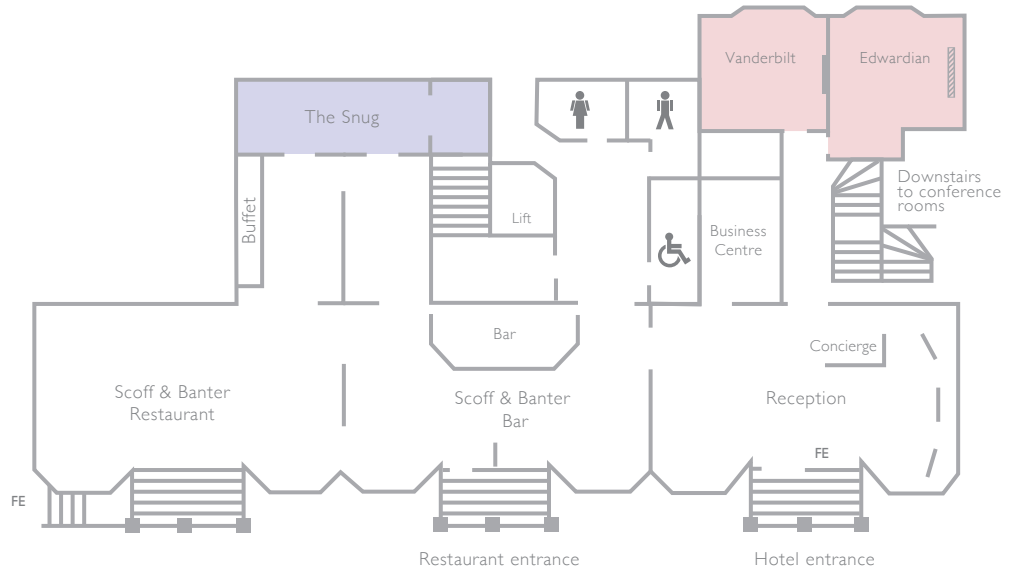

# LOWER GROUND FLOOR

- Key**
- = Screen
  - FE** = Fire exit

MEETING ROOM CAPACITIES											
	Area	Dimensions m (ft)	Height m (ft)	Theatre	Classroom	Boardroom	U-shape	Cabaret	Reception	Lunch /Dinner	
Victoria & Albert	96.6 m <sup>2</sup> (1039 ft <sup>2</sup> )	14 m x 6.9 m (45.9' x 22.6')	2.4 m (7.9')	100	50	34	34	64	140	90	
Cromwell	51.5 m <sup>2</sup> (553 ft <sup>2</sup> )	11.7 m x 4.4 m (38.4' x 14.4')	2.4 m (7.9')	50	30	26	26	24	50	30	
Vanderbilt	37.8 m <sup>2</sup> (406 ft <sup>2</sup> )	5.9 m x 6.4 m (19.3' x 21')	3.9 m (12.8')	-	-	12	-	-	-	12	
Edwardian	51.1 m <sup>2</sup> (549 ft <sup>2</sup> )	7 m x 7.3 m (23.0' x 24.0')	3.9 m (12.8')	44	30	20	18	24	60	40	
Private Room 1	21.6 m <sup>2</sup> (232 ft <sup>2</sup> )	4.8 m x 4.5 m (15.7' x 14.8')	2.4 m (7.9')	-	-	10	-	-	-	12	
Private Room 2	21.2 m <sup>2</sup> (227 ft <sup>2</sup> )	4.7 m x 4.5 m (15.4' x 14.8')	2.4 m (7.9')	-	-	10	-	-	-	12	
Private Room 3	30.2 m <sup>2</sup> (324 ft <sup>2</sup> )	6.7 m x 4.5 m (22.0' x 14.8')	2.4 m (7.9')	-	-	12	-	-	-	12	
Private Room 4	30.6 m <sup>2</sup> (329 ft <sup>2</sup> )	6.8 m x 4.5 m (22.3' x 14.8')	2.2 m (7.2')	28	18	18	16	14	30	20	
Private Room 5	30.6 m <sup>2</sup> (329 ft <sup>2</sup> )	6.8 m x 4.5 m (22.3' x 14.8')	2.2 m (7.2')	30	18	18	16	14	30	20	
Private Room 6	30.6 m <sup>2</sup> (329 ft <sup>2</sup> )	6.8 m x 4.5 m (22.3' x 14.8')	2.2 m (7.2')	28	18	18	16	14	30	20	
Private Room 7	19.4 m <sup>2</sup> (208 ft <sup>2</sup> )	4.4 m x 4.4 m (14.4' x 14.4')	2.4 m (7.9')	-	-	8	-	-	-	-	
Private Room 8	18 m <sup>2</sup> (194 ft <sup>2</sup> )	4.1 m x 4.4 m (13.5' x 14.4')	2.4 m (7.9')	-	-	8	-	-	-	-	
Salon	37.8 m <sup>2</sup> (407 ft <sup>2</sup> )	9.7 m x 7.3 m (31.8' x 24.0')	2.4 m (7.9')	-	-	18	-	-	30	30	