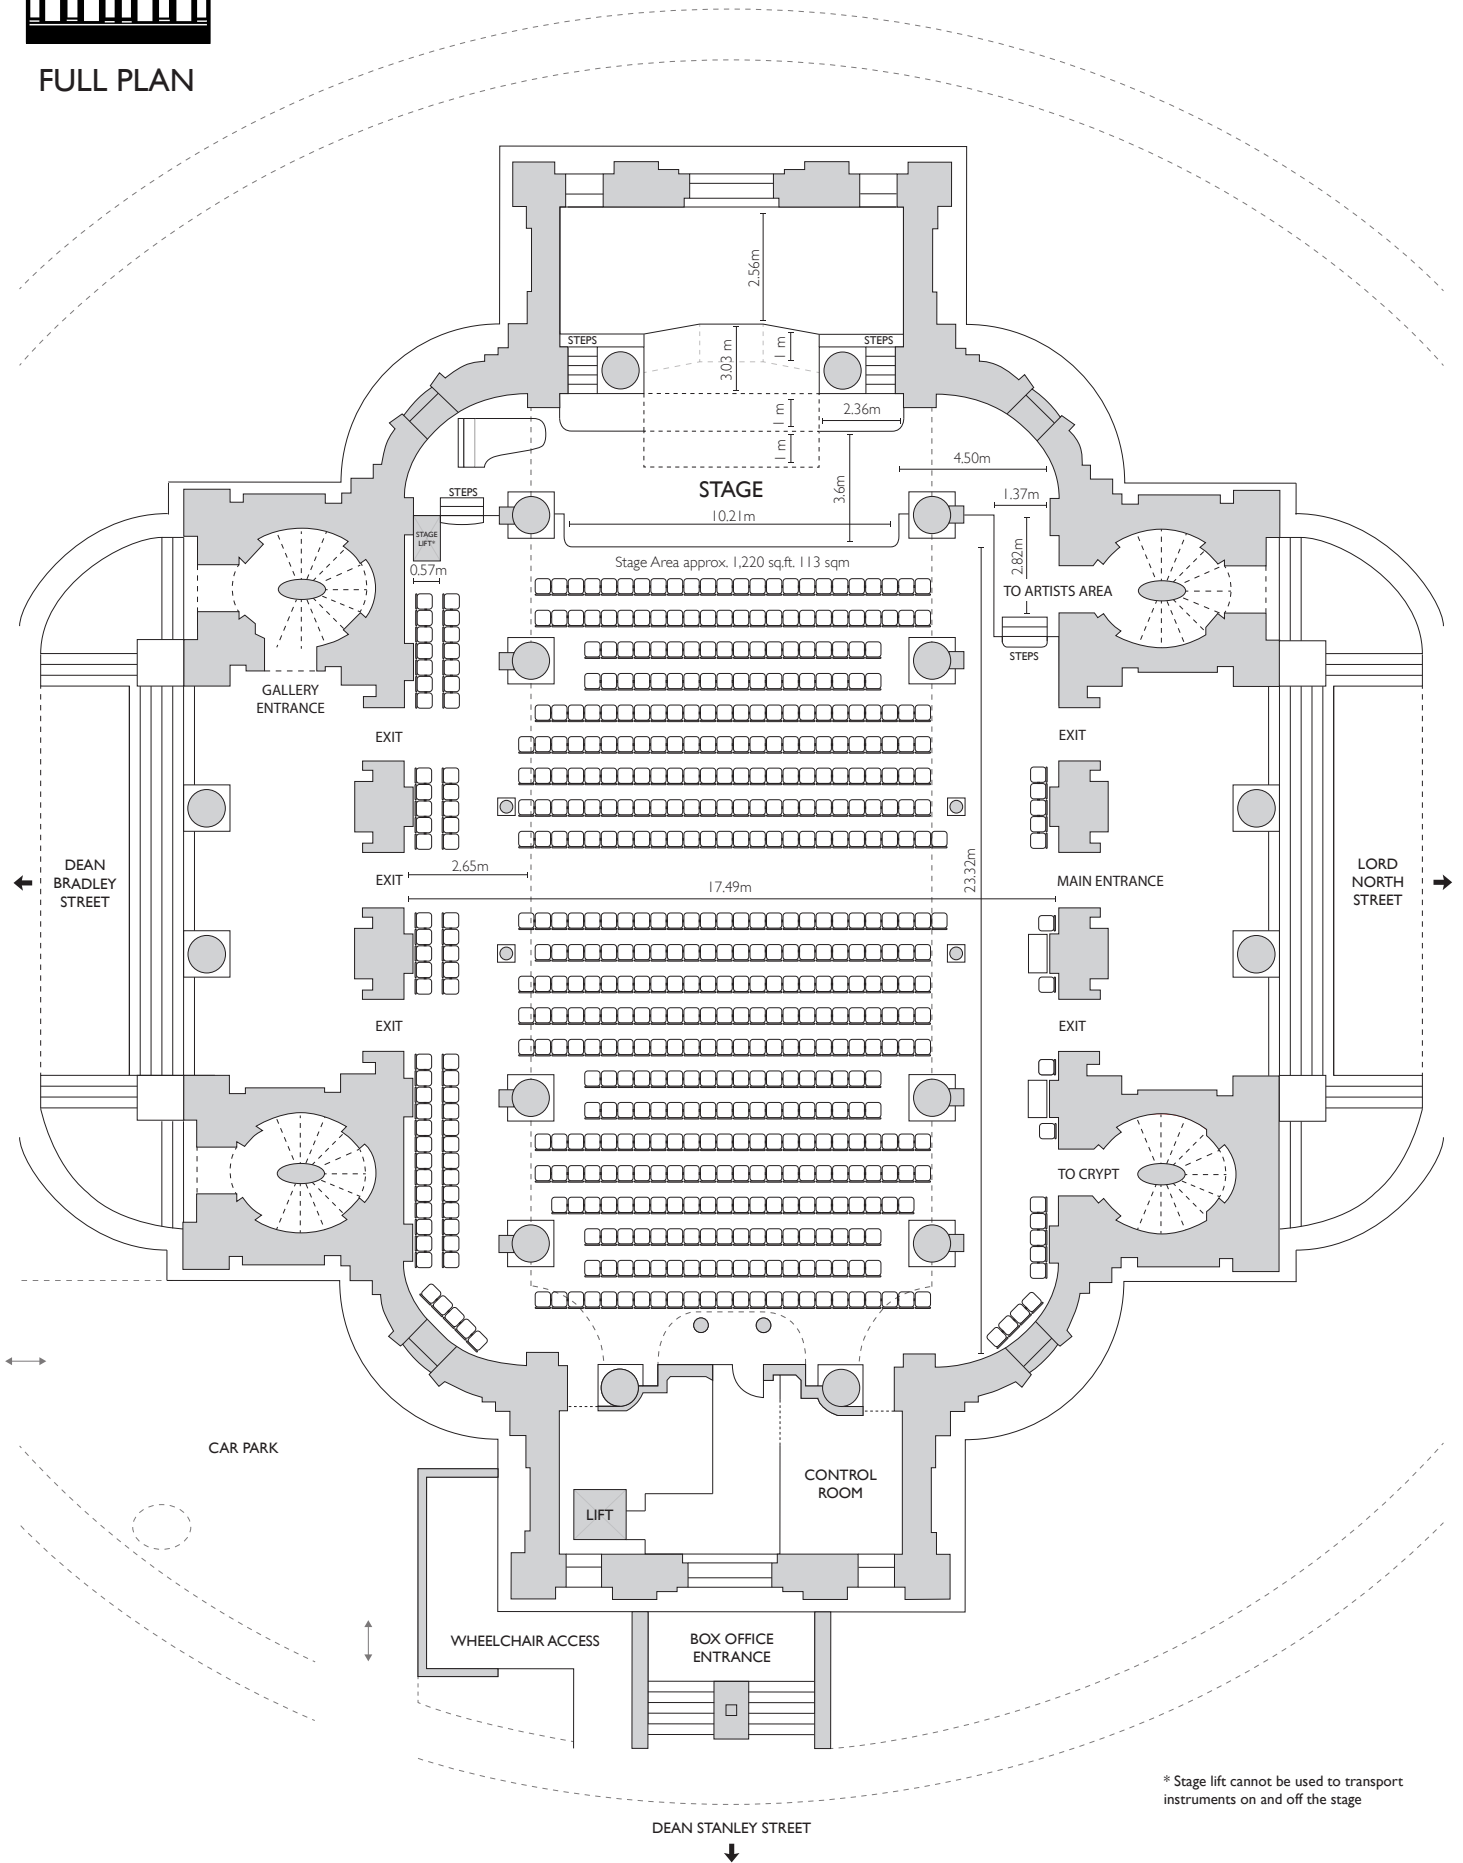

## FULL PLAN

↑  
DEAN TRENCH STREET

\* Stage lift cannot be used to transport instruments on and off the stage