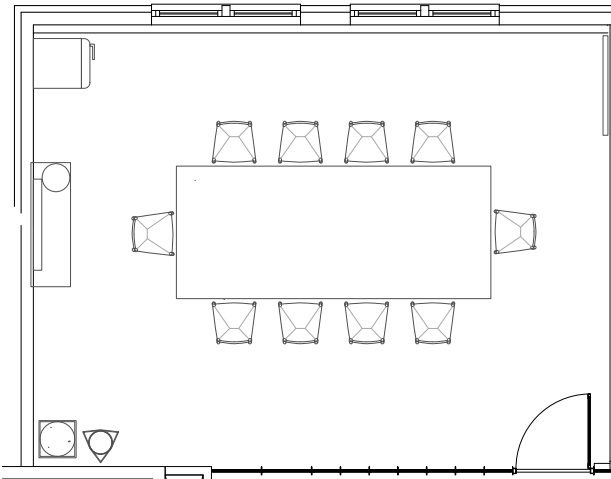

CAPACITIES

Seventh Floor	350
Bower	14
Stingo	20
Britannia	80
Empire	65
Griffin	85
100 Room	80
100 Bar and Terrace	100

STINGO

Width (M)	8
Length (M)	5
Height (M)	2.4
SqM	39
Sqft	424
Meeting Capacity	14
Reception Capacity	20

BOWER	
Width (M)	7
Length (M)	5
Height (M)	2.4
SqM	36
Sqft	391
Boardroom Capacity	14

A/V
Smart interactive screen

EMPIRE

Width (M)	11
Length (M)	6
SqM	67
Sqft	721
Height (M)	2.5
Banquet (rounds)	40
Boardroom Capacity	20
Reception Capacity	65
Theatre Capacity	50

A/V

Dropdown screen
mobile projector

GRIFFIN	
Width (M)	11
Length (M)	8
SqM	82
Sqft	886
Height (M)	2.5
Banquet (rounds)	60
Dinner	56
Boardroom Capacity	26
Reception Capacity	85
Theatre Capacity	80

A/V
Dropdown screen
mobile projector

BRITANNIA

Width (M)	11
Length (M)	7
SqM	78
Sqft	837
Height (M)	2.4
Banquet (rounds)	40
Dinner	40
Boardroom Capacity	20
Reception Capacity	75
Theatre Capacity	70

TERRACE

Width (M)	11
Length (M)	3
SqM	32
Sqft	345
Height (M)	2.4
Reception Capacity	30