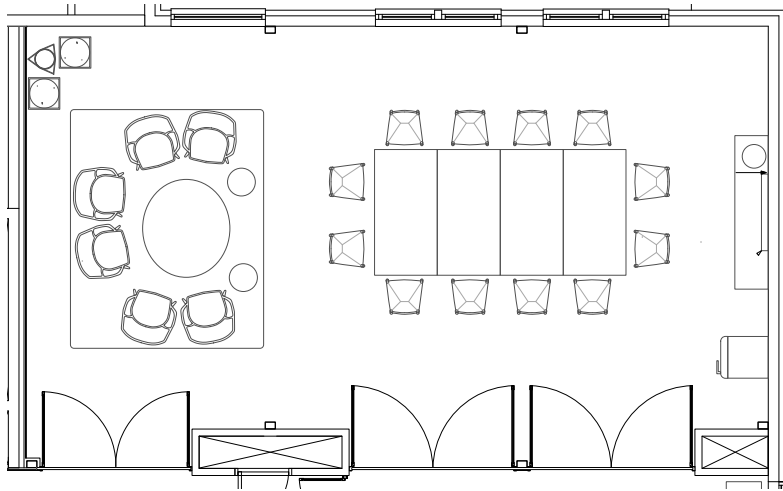

CAPACITIES

Seventh Floor	350
Bower	14
Stingo	20
Britannia	80
Empire	65
Griffin	85
100 Room	80
100 Bar and Terrace	100

STINGO

Width (M)	8
Length (M)	5
Height (M)	2.4
SqM	39
Sqft	424
Meeting Capacity	14
Reception Capacity	20

BOWER	
Width (M)	7
Length (M)	5
Height (M)	2.4
SqM	36
Sqft	391
Boardroom Capacity	14

A/V
Smart interactive screen

EMPIRE

Width (M)	11
Length (M)	6
SqM	67
Sqft	721
Height (M)	2.5
Banquet (rounds)	40
Boardroom Capacity	20
Reception Capacity	65
Theatre Capacity	50

A/V

Dropdown screen
mobile projector

GRIFFIN	
Width (M)	11
Length (M)	8
SqM	82
Sqft	886
Height (M)	2.5
Banquet (rounds)	60
Dinner	56
Boardroom Capacity	26
Reception Capacity	85
Theatre Capacity	80

A/V
Dropdown screen
mobile projector

BRITANNIA

Width (M)	11
Length (M)	7
SqM	78
Sqft	837
Height (M)	2.4
Banquet (rounds)	40
Dinner	40
Boardroom Capacity	20
Reception Capacity	75
Theatre Capacity	70

TERRACE

Width (M)	11
Length (M)	3
SqM	32
Sqft	345
Height (M)	2.4
Reception Capacity	30