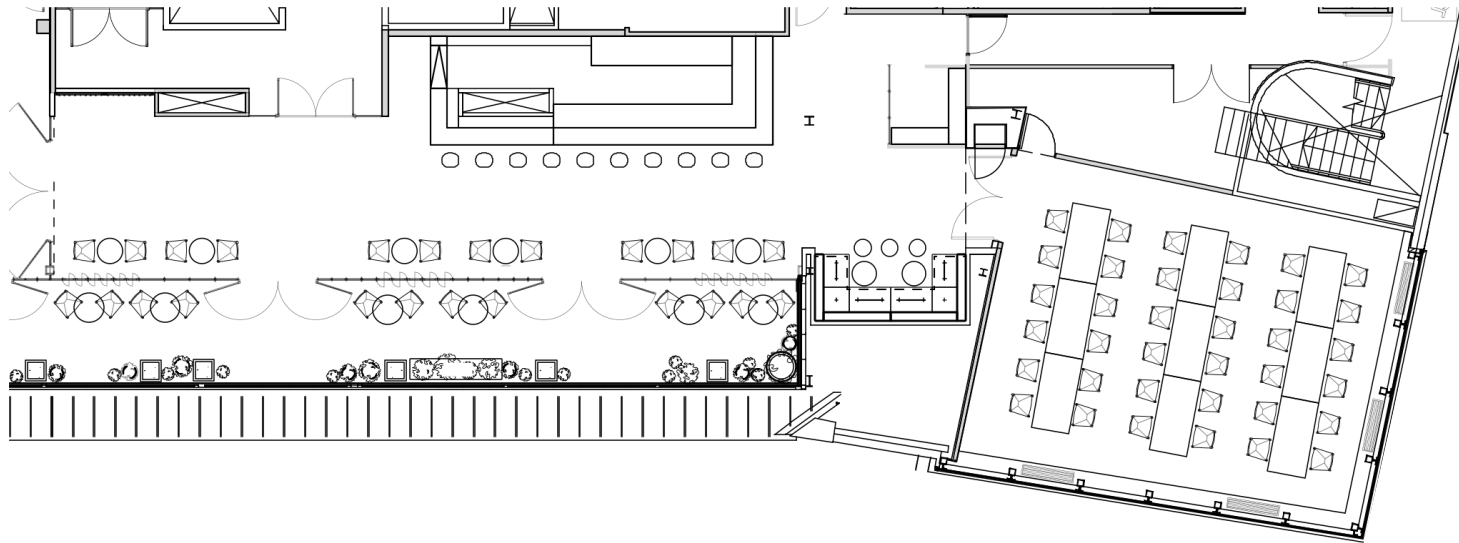

BRITANNIA

Width (M)	11
Length (M)	7
SqM	78
Sqft	837
Height (M)	2.4
Banquet (rounds)	40
Dinner	40
Boardroom Capacity	20
Reception Capacity	75
Theatre Capacity	70

TERRACE

Width (M)	11
Length (M)	3
SqM	32
Sqft	345
Height (M)	2.4
Reception Capacity	30

A/V

Dropdown screen
mobile projector

100 ROOM

Width (M)	9
Length (M)	7
SqM	63
Sqft	680
Height (M)	5.3
Banquet (rounds)	50
Dinner	40
Boardroom Capacity	24
Reception Capacity	80
Theatre Capacity	70

**A/V
Video Wall**

100 ROOM	
Width (M)	9
Length (M)	7
SqM	63
Sqft	680
Banquet (rounds)	50
Dinner	40
Boardroom Capacity	24
Reception Capacity	80
Theatre Capacity	70

100 BAR	
Width (M)	16
Length (M)	7
SqM	115
Sqft	1243
Reception Capacity	100

TERRACE	
Width (M)	3
Length (M)	16
SqM	48
Sqft	518
Height inside sloping (M)	2.4