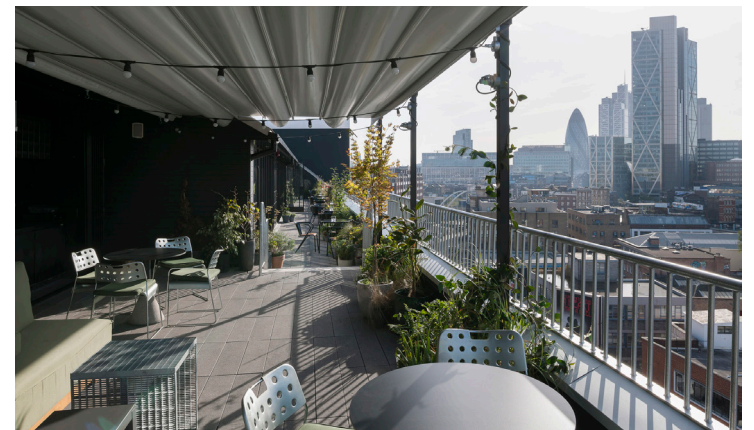

BRITANNIA

Width (M)	11
Length (M)	7
SqM	78
Sqft	837
Height (M)	2.4
Banquet (rounds)	40
Dinner	40
Boardroom Capacity	20
Reception Capacity	75
Theatre Capacity	70

TERRACE

Width (M)	11
Length (M)	3
SqM	32
Sqft	345
Height (M)	2.4
Reception Capacity	30

A/V

Dropdown screen
mobile projector