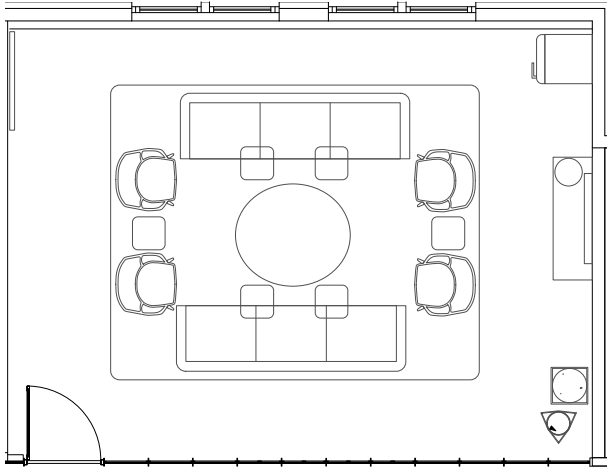

CAPACITIES

Seventh Floor	350
Bower	14
Stingo	20
Britannia	80
Empire	65
Griffin	85
100 Room	80
100 Bar and Terrace	100

STINGO

Width (M)	8
Length (M)	5
Height (M)	2.4
SqM	39
Sqft	424
Meeting Capacity	14
Reception Capacity	20

BOWER	
Width (M)	7
Length (M)	5
Height (M)	2.4
SqM	36
Sqft	391
Boardroom Capacity	14

A/V
Smart interactive screen

EMPIRE

Width (M)	11
Length (M)	6
SqM	67
Sqft	721
Height (M)	2.5
Banquet (rounds)	40
Boardroom Capacity	20
Reception Capacity	65
Theatre Capacity	50

A/V

Dropdown screen
mobile projector

GRIFFIN	
Width (M)	11
Length (M)	8
SqM	82
Sqft	886
Height (M)	2.5
Banquet (rounds)	60
Dinner	56
Boardroom Capacity	26
Reception Capacity	85
Theatre Capacity	80

A/V
Dropdown screen
mobile projector

BRITANNIA

Width (M)	11
Length (M)	7
SqM	78
Sqft	837
Height (M)	2.4
Banquet (rounds)	40
Dinner	40
Boardroom Capacity	20
Reception Capacity	75
Theatre Capacity	70

TERRACE

Width (M)	11
Length (M)	3
SqM	32
Sqft	345
Height (M)	2.4
Reception Capacity	30