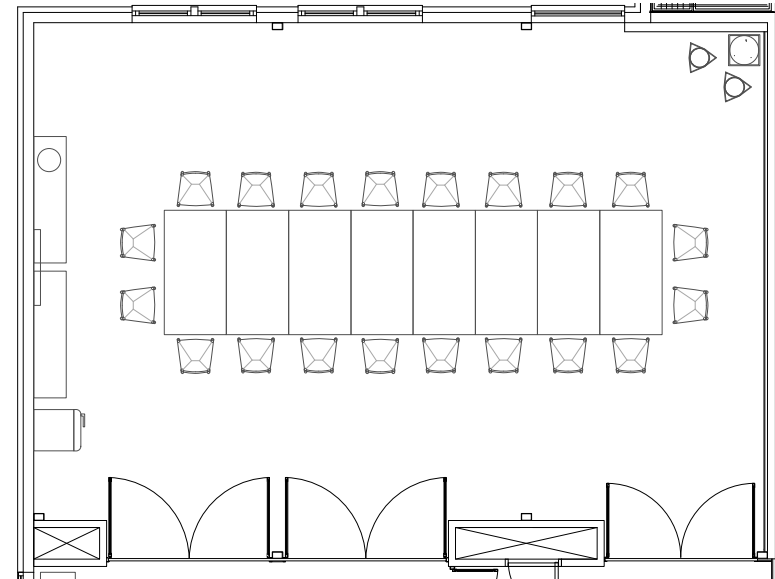

CAPACITIES

Seventh Floor	350
Bower	14
Stingo	20
Britannia	80
Empire	65
Griffin	85
100 Room	80
100 Bar and Terrace	100

STINGO

Width (M)	8
Length (M)	5
Height (M)	2.4
SqM	39
Sqft	424
Meeting Capacity	14
Reception Capacity	20

BOWER	
Width (M)	7
Length (M)	5
Height (M)	2.4
SqM	36
Sqft	391
Boardroom Capacity	14

A/V
Smart interactive screen

EMPIRE

Width (M)	11
Length (M)	6
SqM	67
Sqft	721
Height (M)	2.5
Banquet (rounds)	40
Boardroom Capacity	20
Reception Capacity	65
Theatre Capacity	50

A/V

Dropdown screen
mobile projector

GRIFFIN	
Width (M)	11
Length (M)	8
SqM	82
Sqft	886
Height (M)	2.5
Banquet (rounds)	60
Dinner	56
Boardroom Capacity	26
Reception Capacity	85
Theatre Capacity	80

A/V
Dropdown screen
mobile projector

BRITANNIA

Width (M)	11
Length (M)	7
SqM	78
Sqft	837
Height (M)	2.4
Banquet (rounds)	40
Dinner	40
Boardroom Capacity	20
Reception Capacity	75
Theatre Capacity	70

TERRACE

Width (M)	11
Length (M)	3
SqM	32
Sqft	345
Height (M)	2.4
Reception Capacity	30