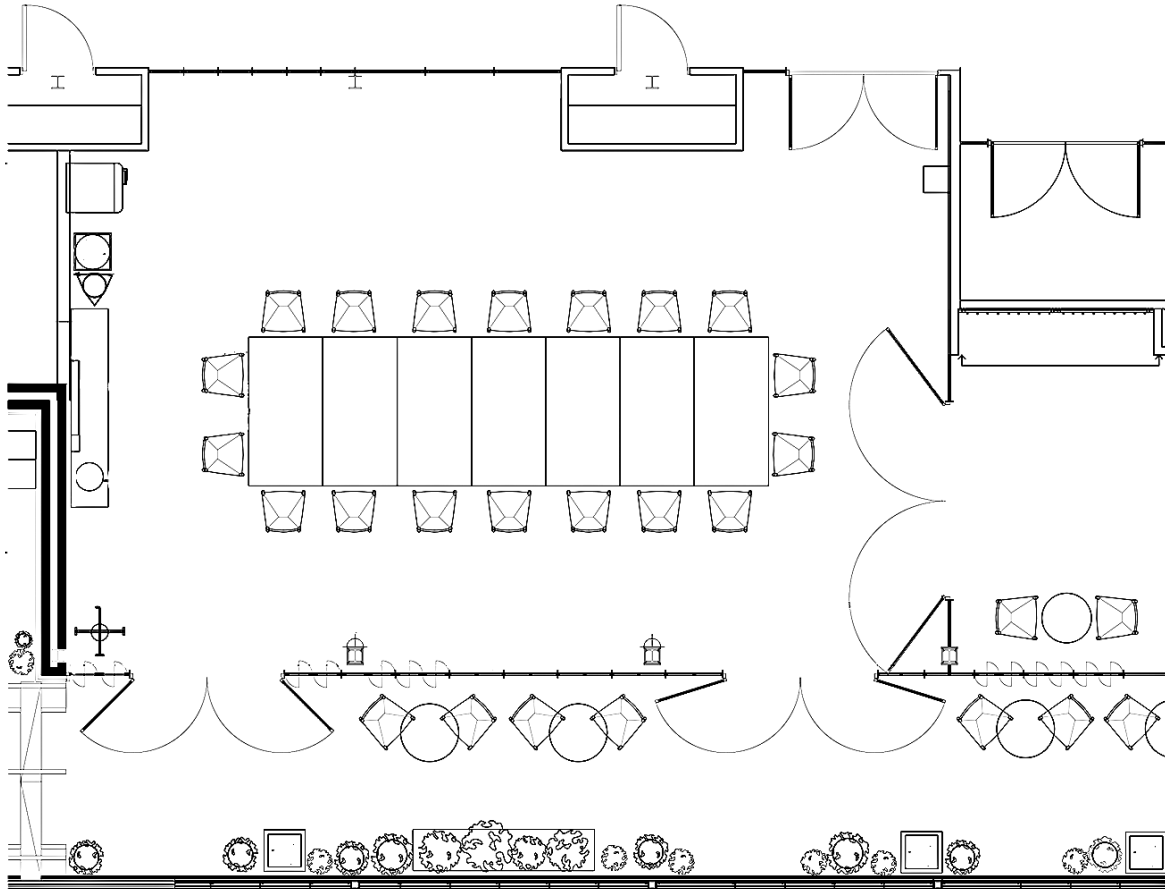

CAPACITIES

Seventh Floor	350
Bower	14
Stingo	20
Britannia	80
Empire	65
Griffin	85
100 Room	80
100 Bar and Terrace	100

STINGO

Width (M)	8
Length (M)	5
Height (M)	2.4
SqM	39
Sqft	424
Meeting Capacity	14
Reception Capacity	20

BOWER	
Width (M)	7
Length (M)	5
Height (M)	2.4
SqM	36
Sqft	391
Boardroom Capacity	14

A/V
Smart interactive screen

EMPIRE

Width (M)	11
Length (M)	6
SqM	67
Sqft	721
Height (M)	2.5
Banquet (rounds)	40
Boardroom Capacity	20
Reception Capacity	65
Theatre Capacity	50

A/V

Dropdown screen
mobile projector

GRIFFIN	
Width (M)	11
Length (M)	8
SqM	82
Sqft	886
Height (M)	2.5
Banquet (rounds)	60
Dinner	56
Boardroom Capacity	26
Reception Capacity	85
Theatre Capacity	80

A/V
Dropdown screen
mobile projector

BRITANNIA

Width (M)	11
Length (M)	7
SqM	78
Sqft	837
Height (M)	2.4
Banquet (rounds)	40
Dinner	40
Boardroom Capacity	20
Reception Capacity	75
Theatre Capacity	70

TERRACE

Width (M)	11
Length (M)	3
SqM	32
Sqft	345
Height (M)	2.4
Reception Capacity	30