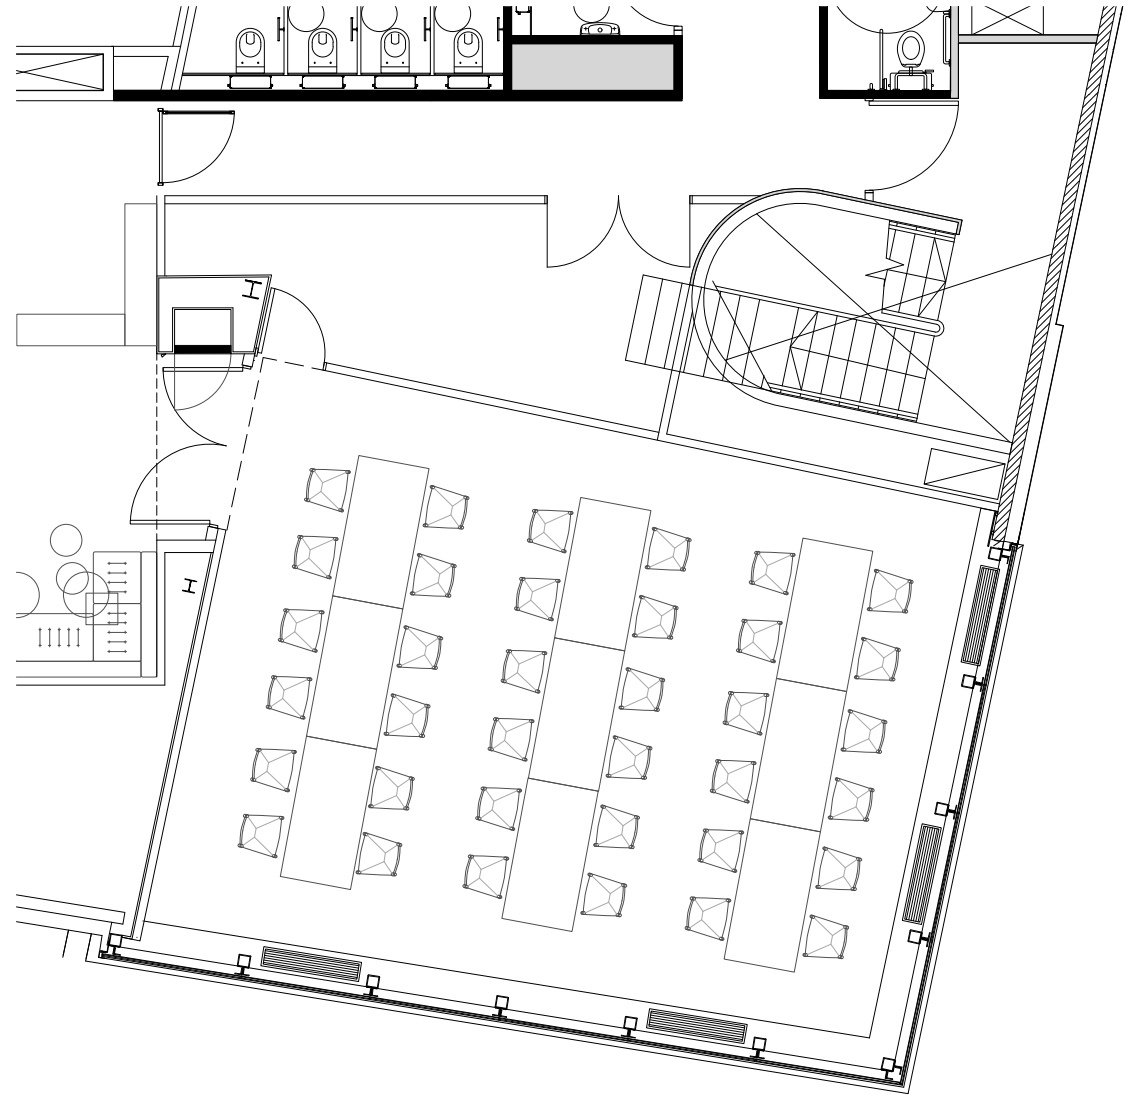

CAPACITIES

Seventh Floor	350
Bower	14
Stingo	20
Britannia	80
Empire	65
Griffin	85
100 Room	80
100 Bar and Terrace	100

STINGO

Width (M)	8
Length (M)	5
Height (M)	2.4
SqM	39
Sqft	424
Meeting Capacity	14
Reception Capacity	20

BOWER	
Width (M)	7
Length (M)	5
Height (M)	2.4
SqM	36
Sqft	391
Boardroom Capacity	14

A/V
Smart interactive screen

EMPIRE

Width (M)	11
Length (M)	6
SqM	67
Sqft	721
Height (M)	2.5
Banquet (rounds)	40
Boardroom Capacity	20
Reception Capacity	65
Theatre Capacity	50

BRITANNIA

Width (M)	11
Length (M)	7
SqM	78
Sqft	837
Height (M)	2.4
Banquet (rounds)	40
Dinner	40
Boardroom Capacity	20
Reception Capacity	75
Theatre Capacity	70

TERRACE

Width (M)	11
Length (M)	3
SqM	32
Sqft	345
Height (M)	2.4
Reception Capacity	30

A/V

Dropdown screen
mobile projector

100 ROOM

Width (M)	9
Length (M)	7
SqM	63
Sqft	680
Height (M)	5.3
Banquet (rounds)	50
Dinner	40
Boardroom Capacity	24
Reception Capacity	80
Theatre Capacity	70

**A/V
Video Wall**