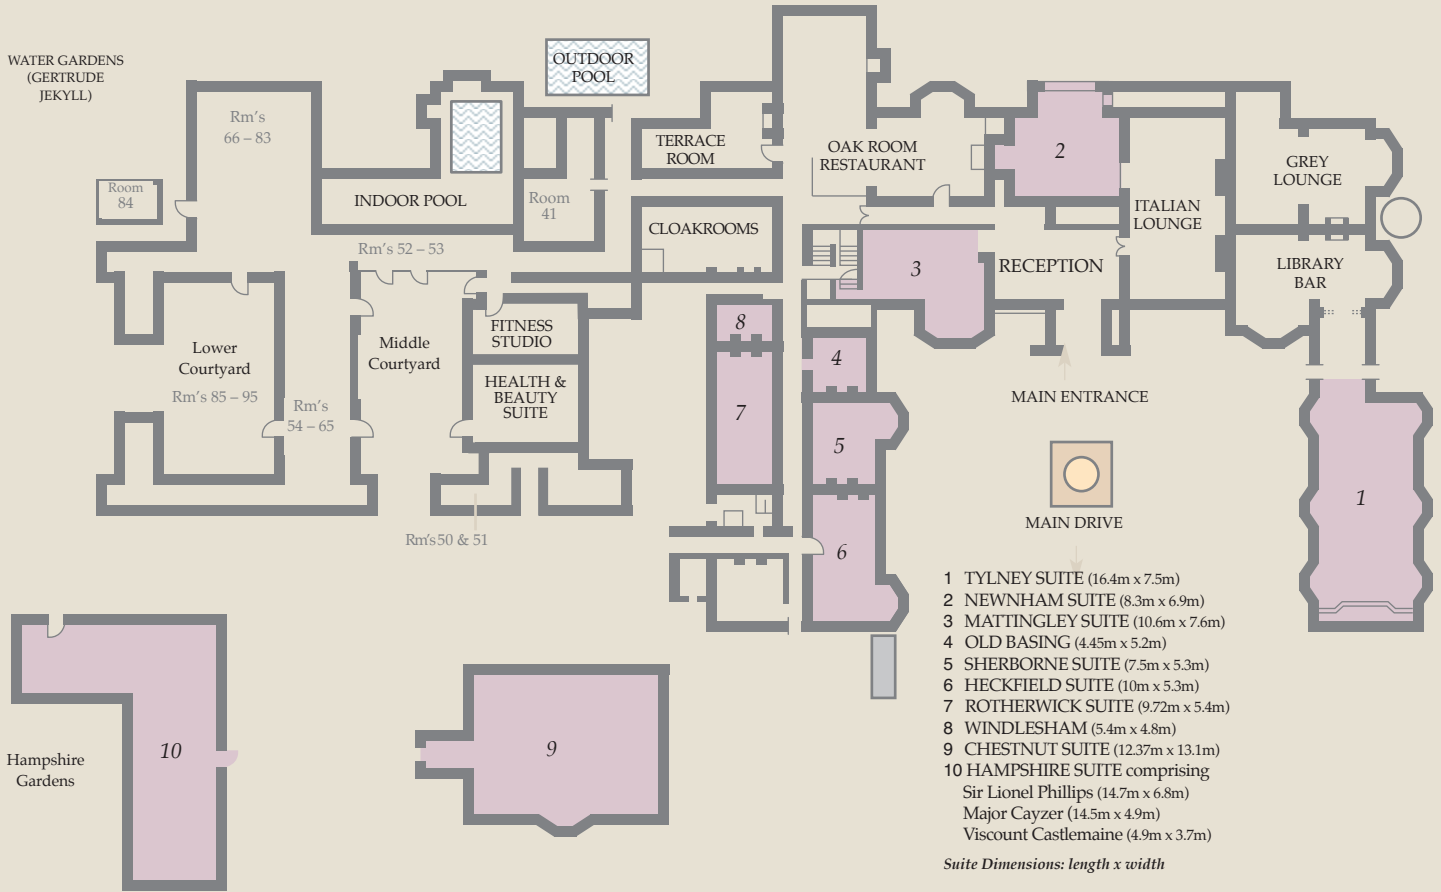

Meetings at Tylney Hall

BOARD MEETINGS TO GRAND RECEPTIONS

Vital elements to consider when planning a successful corporate event or private celebration are location and versatility of the venue and the quality of support and service. Tylney Hall meets all the important criteria.

The 12 very individual suites offer superb facilities in splendid surroundings. The magnificent Tylney Suite, a baronial hall with stage and minstrel's gallery, can accommodate a theatre style presentation for 120; the self-contained Hampshire Suite, with its walled garden, private bar and latest technology, comprises three rooms appropriate for a board meeting for eight, a meeting for 70 or a reception for 100. An ideal setting for a wedding reception, dinner or party is the Chestnut Suite, with private en-suite reception area, bar and cloakroom, whilst a number of smaller suites are perfect for syndicate rooms or private events and celebrations.

GROUND FLOOR PLAN

- 1 TYLNEY SUITE (16.4m x 7.5m)
 - 2 NEWNHAM SUITE (8.3m x 6.9m)
 - 3 MATTINGLEY SUITE (10.6m x 7.6m)
 - 4 OLD BASING (4.45m x 5.2m)
 - 5 SHERBORNE SUITE (7.5m x 5.3m)
 - 6 HECKFIELD SUITE (10m x 5.3m)
 - 7 ROTHERWICK SUITE (9.72m x 5.4m)
 - 8 WINDLESHAM (5.4m x 4.8m)
 - 9 CHESTNUT SUITE (12.37m x 13.1m)
 - 10 HAMPSHIRE SUITE comprising
 Sir Lionel Phillips (14.7m x 6.8m)
 Major Cayzer (14.5m x 4.9m)
 Viscount Castlemaine (4.9m x 3.7m)
- Suite Dimensions: length x width

Back projection available in the Tylney Suite for all set up styles.