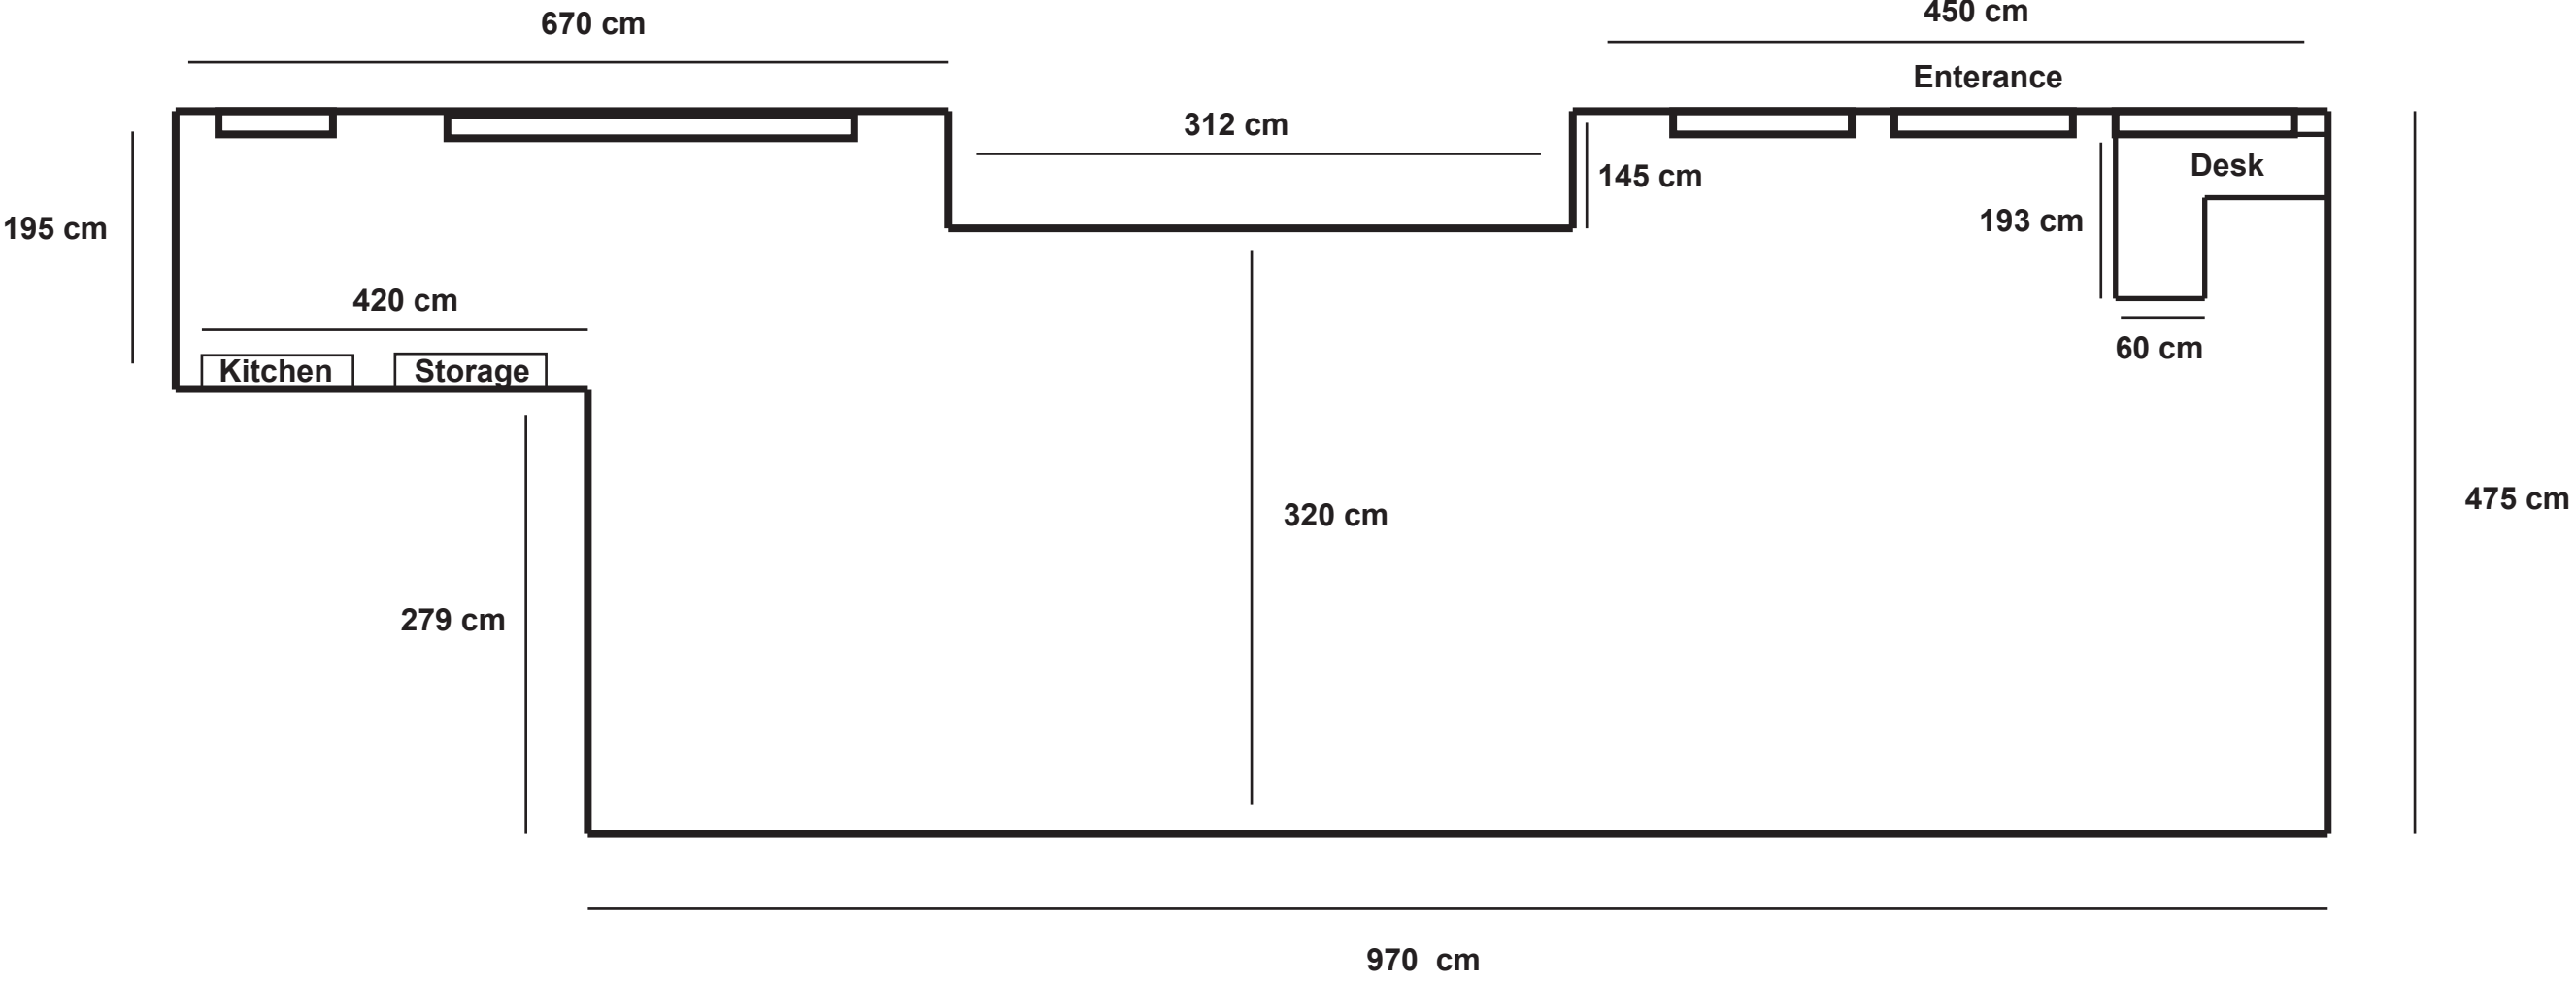

HTOWN FLOOR PLAN

Height: 322 cm