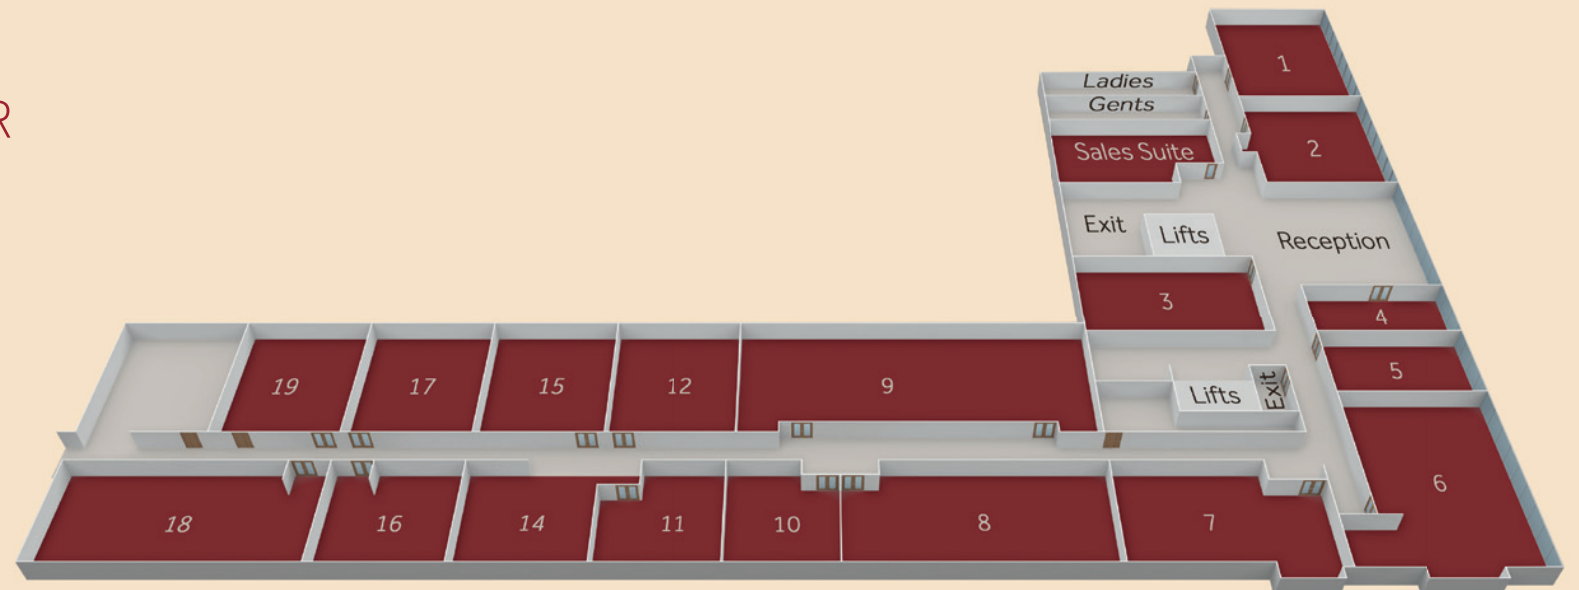

SECOND FLOOR

Spaces, Styles & Capacities

Room	Theatre	Cabaret	Boardroom	U-Shape	Classroom	Area (Sq. m)	Area (Sq. ft)
Meeting Room 1	50	40	28	25	36	62	673
Meeting Room 2	50	40	28	25	36	66	715
Meeting room 1 + 2	100	80	60	50	65	129	1388
Meeting Room 3	30	24	16	16	20	43	471
Meeting Room 4	N/A	N/A	8	n/a	N/A	21	236
Meeting Room 5	30	24	16	16	20	43	471
Meeting Room 6	70	48	30	30	52	85	919
Meeting Room 7	30	24	16	16	20	40	436
Meeting Room 8	30	24	16	16	20	43	471
Meeting Room 9	60	32	28	28	36	65	709

Room	Theatre	Cabaret	Boardroom	U-Shape	Classroom	Area (Sq. m)	Area (Sq. ft)
Meeting Room 10	15	8	10	10	10	21	236
Meeting Room 11	15	8	10	10	10	21	236
Meeting Room 12	15	8	10	10	10	21	236
Meeting Room 14	15	8	10	10	10	21	236
Meeting Room 15	15	8	10	10	10	21	236
Meeting Room 16	15	8	10	10	10	21	236
Meeting Room 17	15	8	10	10	10	21	236
Meeting Room 18	30	24	16	16	20	43	471
Meeting Room 19	15	8	10	10	10	21	236
Sales Suite	30	16	16	18	18	42.8	460