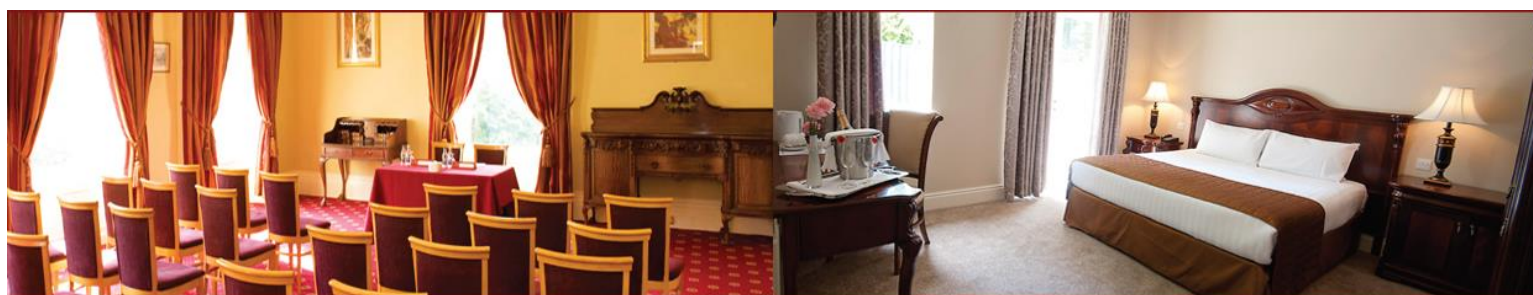

Conference & Banqueting Suite Dimensions & Capacities

	Width(m)	Length(m)	Area(m sq.)	Boardroom	U Shape	Classroom	Theatre	Banquet
Library Suite	12.8	21.0	268.8	X	X	112	300	220
Library Pre Function	13.0	13.0	146.0	X	X	X	X	100
Manor Suite	6.5	8.4	54.6	22	25	24	50	50
Beech Suite	5.5	7.6	41.8	20	12	20	40	30
Lucan Suite	5.9	10.0	58.7	25	25	32	50	50
Olympic Suite	5.1	7.1	36.2	10	9	12	20	30
Castle Suite	4.7	13.7	64.4	20	X	X	X	30
Nash Suite	6.3	9.3	58.6	22	X	X	X	X
Veranda Suite	4.0	5.7	23.0	7	X	X	X	X

Conference Facilities

Banqueting for up to 220 guests, Theatre Style Setup for up to 300 Delegates

Complimentary Wi-Fi, Free Parking, 95 Spacious Guest Rooms, Just 20minutes from Dublin City

Newcastle Road, Lucan, Co. Dublin Telephone: +353(0)1 601 0700