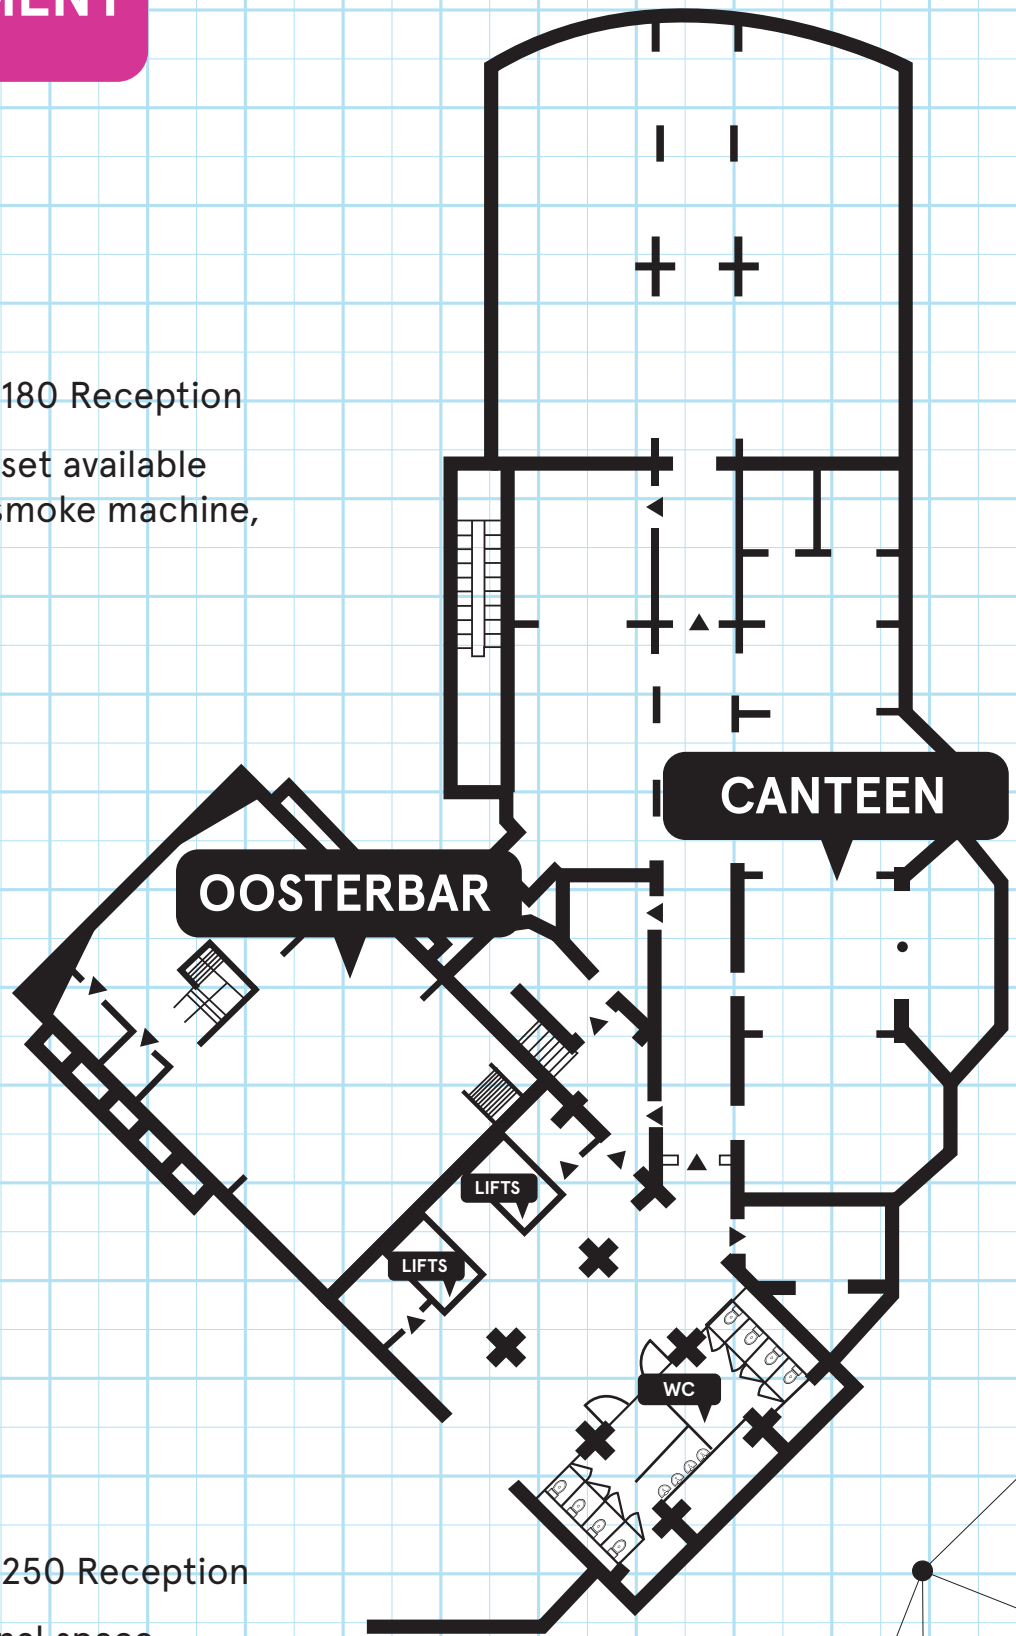

-1

BASEMENT

OOSTERBAR

Maximum Capacity: 180 Reception

Extra's available: DJ set available and lighting, hazer-smoke machine, smoking area

CANTEEN

Maximum Capacity: 250 Reception

Venue: multifunctional space
Extras available: Professional speakers, DJ and lighting set

⚡ GENERATOR

0

GROUND FLOOR

THE AUDITORIUM

Maximum Capacity: 55 Theatre/classroom, 200 Reception - 15 extra theatre style chairs can be added to the balcony

Venue: natural daylight, park view, fast WIFI, beamer, dropdown screen

+1

FIRST FLOOR

THE LIBRARY

Maximum Capacity: 52 Theatre, 22 Ushape, 90 Reception, 22 Boardroom, 30 Classroom - 16 extra theatre style chairs can be added to the balcony

Venue: natural daylight, park view, fast WIFI, beamer, dropdown screen