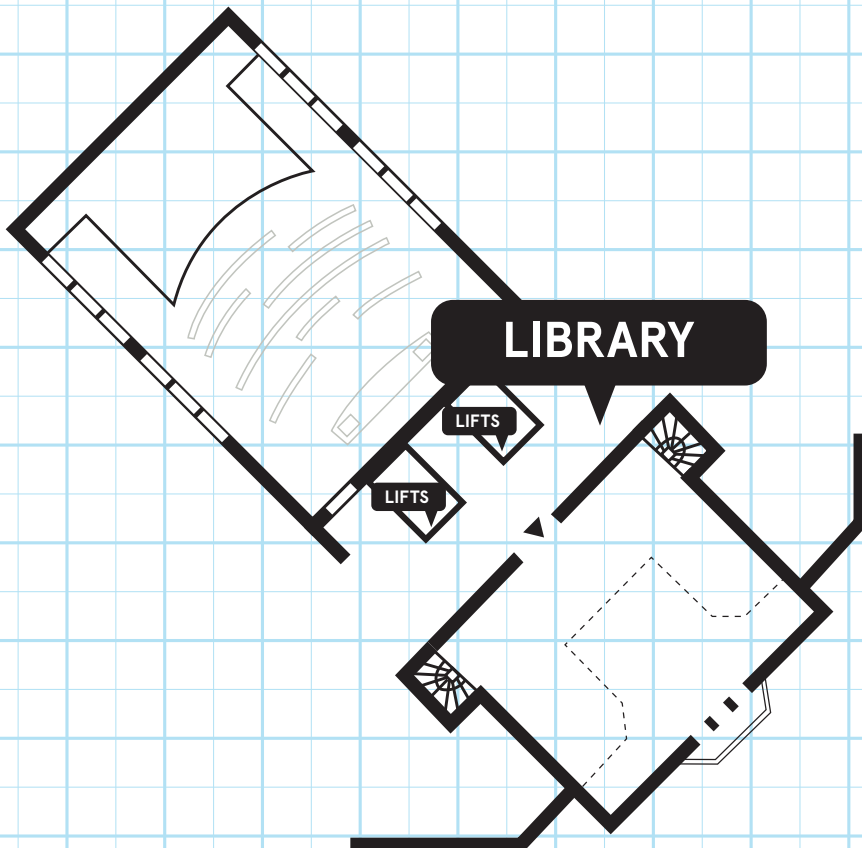

-1

BASEMENT

OOSTERBAR

Maximum Capacity: 180 Reception

Extra's available: DJ set available and lighting, hazer-smoke machine, smoking area

CANTEEN

Maximum Capacity: 250 Reception

Venue: multifunctional space
Extras available: Professional speakers, DJ and lighting set

⚡ GENERATOR

0

GROUND FLOOR

THE AUDITORIUM

Maximum Capacity: 55 Theatre/classroom, 200 Reception - 15 extra theatre style chairs can be added to the balcony

Venue: natural daylight, park view, fast WIFI, beamer, dropdown screen

+1

FIRST FLOOR

THE LIBRARY

Maximum Capacity: 52 Theatre, 22 Ushape, 90 Reception, 22 Boardroom, 30 Classroom - 16 extra theatre style chairs can be added to the balcony

Venue: natural daylight, park view, fast WIFI, beamer, dropdown screen