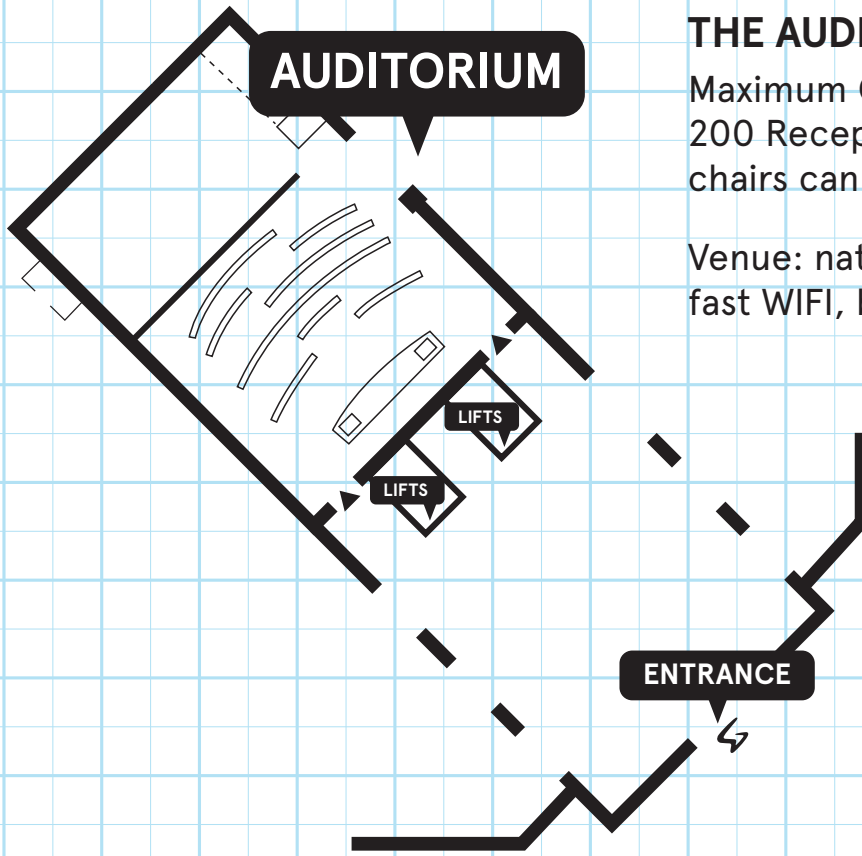

-1

BASEMENT

OOSTERBAR

Maximum Capacity: 180 Reception

Extra's available: DJ set available and lighting, hazer-smoke machine, smoking area

CANTEEN

Maximum Capacity: 250 Reception

Venue: multifunctional space
Extras available: Professional speakers, DJ and lighting set

⚡ GENERATOR

0

GROUND FLOOR

THE AUDITORIUM

Maximum Capacity: 55 Theatre/classroom, 200 Reception - 15 extra theatre style chairs can be added to the balcony

Venue: natural daylight, park view, fast WIFI, beamer, dropdown screen

+1

FIRST FLOOR

THE LIBRARY

Maximum Capacity: 52 Theatre, 22 Ushape, 90 Reception, 22 Boardroom, 30 Classroom - 16 extra theatre style chairs can be added to the balcony

Venue: natural daylight, park view, fast WIFI, beamer, dropdown screen