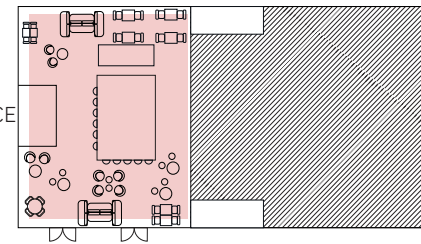

FINGER FOOD ON REQUEST

Ask for our extensive menu — you'll get to pick from 20 options to create your perfect personalized finger food platter.

**THE
STUDENT
HOTEL**

TYPE OF SETTING PER ROOM

	ROOM SIZE	U-SHAPE 	BOARDROOM 	BANQUET 	COCKTAIL 	THEATER 	SCHOOL 	CABARET 	PRICE
CLASSROOM 1	6,5 x 5,5	 16	 20	 30	 40	 32	 16	 24	UP TO 4 HOURS €250 UP TO 8 HOURS €350
CLASSROOM 2	7,5 x 6,8	 24	 30	 40	 60	 50	 20	 32	
CLASSROOM 3	6,9 x 4,7	 16	 20	 32	 40	 32	 16	 24	
CLASSROOM 4	4,0 x 4,0		 8/10						UP TO 4 HOURS €100 UP TO 8 HOURS €200
AUDITORIUM	6,0 x 8,0	 20	 24		 70	 50	 20	 56	UP TO 4 HOURS €300 UP TO 8 HOURS €400
BASEMENT BAR	15,1 x 17,1			 150	 300				UP TO 4 HOURS €550 UP TO 8 HOURS €950
BAR/RESTAURANT	n/a			 214	 400				PRICE ON REQUEST
SKYLOBBY	n/a	ASK FOR MORE INFORMATION							UP TO 4 HOURS €550 UP TO 8 HOURS €950

FLOOR PLAN

-  CLASSROOM 1
-  CLASSROOM 2
-  CLASSROOM 3
-  CLASSROOM 4
-  AUDITORIUM
-  BASEMENT BAR
-  BAR/RESTAURANT

ENTRANCE

FLOOR 1

FLOOR 0

FLOOR -1