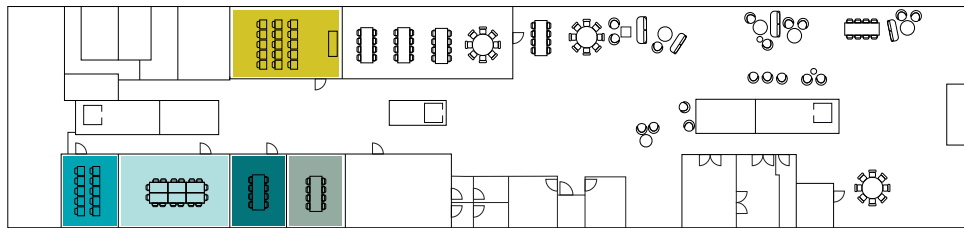

FINGER FOOD ON REQUEST

Ask for our extensive menu — you'll get to pick from 20 options to create your perfect personalized finger food platter.

**THE
STUDENT
HOTEL**

TYPE OF SETTING PER ROOM

	ROOM SIZE	U-SHAPE 	BOARDROOM 	BANQUET 	COCKTAIL 	THEATER 	SCHOOL 	CABARET 	PRICE
CLASSROOM 1	6,5 x 5,5	 16	 20	 30	 40	 32	 16	 24	UP TO 4 HOURS €250 UP TO 8 HOURS €350
CLASSROOM 2	7,5 x 6,8	 24	 30	 40	 60	 50	 20	 32	
CLASSROOM 3	6,9 x 4,7	 16	 20	 32	 40	 32	 16	 24	
CLASSROOM 4	4,0 x 4,0		 8/10						UP TO 4 HOURS €100 UP TO 8 HOURS €200
AUDITORIUM	6,0 x 8,0	 20	 24		 70	 50	 20	 56	UP TO 4 HOURS €300 UP TO 8 HOURS €400
BASEMENT BAR	15,1 x 17,1			 150	 300				UP TO 4 HOURS €550 UP TO 8 HOURS €950
BAR/RESTAURANT	n/a			 214	 400				PRICE ON REQUEST
SKYLOBBY	n/a	ASK FOR MORE INFORMATION							UP TO 4 HOURS €550 UP TO 8 HOURS €950

FLOOR PLAN

-  CLASSROOM 1
-  CLASSROOM 2
-  CLASSROOM 3
-  CLASSROOM 4
-  AUDITORIUM
-  BASEMENT BAR
-  BAR/RESTAURANT

ENTRANCE

FLOOR 1

FLOOR 0

FLOOR -1