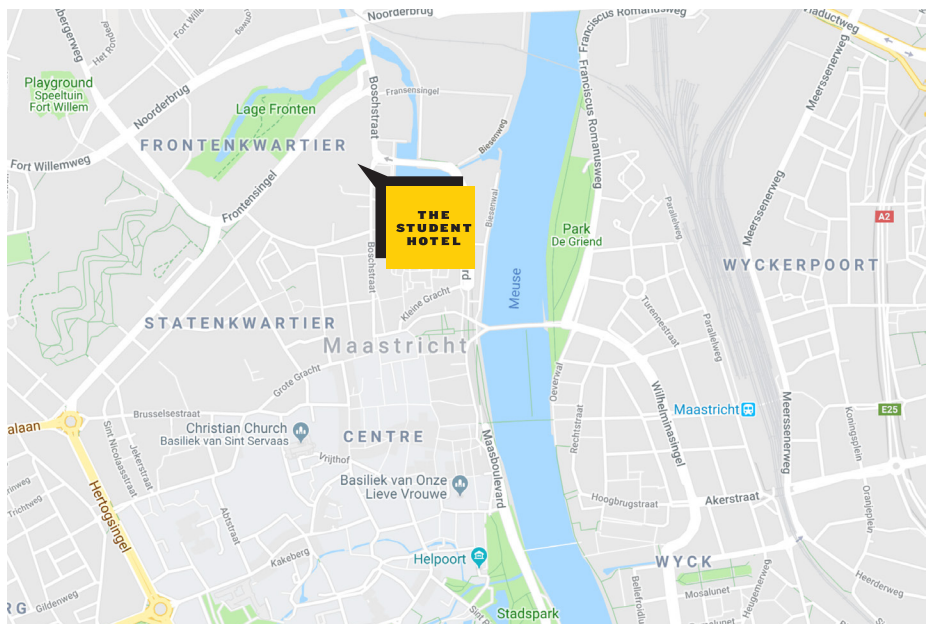

MAA STRI CHT

MEETINGS & EVENT SPACES

OUR SPACES ARE PERFECT FOR

- Corporate meetings
- Multimedia presentations
- Conferences
- Seminars
- Workshops
- Brainstorm sessions

ROOM SPECS

- Up to 280m² and 300 people
- High-tech audio/visual equipment
- Brainstorm kit

ADDITIONAL PERKS

- Dedicated host
- On-site restaurant for group dining
- Catering packages
- Easy access by public transport or car
- Parking spots nearby
- Break out spaces
- High-tech A/V equipment
- Discounted hotel rooms

TOUR OPENING HOURS

Monday / Friday, 9.00 / 18.00h

or outside these hours upon request.

Sphinxcour 9A, Maastricht.

+31 20 760 7304

meetings@thestudenthotel.com

**THE
STUDENT
HOTEL**