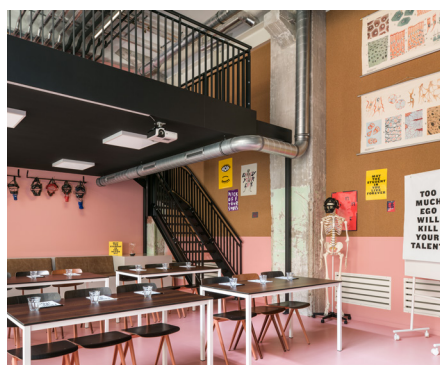

MAA STRI CHT

MEETINGS & EVENT SPACES

OUR SPACES ARE PERFECT FOR

- Corporate meetings
- Multimedia presentations
- Conferences
- Seminars
- Workshops
- Brainstorm sessions

ROOM SPECS

- Up to 280m² and 300 people
- High-tech audio/visual equipment
- Brainstorm kit

ADDITIONAL PERKS

- Dedicated host
- On-site restaurant for group dining
- Catering packages
- Easy access by public transport or car
- Parking spots nearby
- Break out spaces
- High-tech A/V equipment
- Discounted hotel rooms

TOUR OPENING HOURS

Monday / Friday, 9.00 / 18.00h

or outside these hours upon request.

Sphinxcour 9A, Maastricht.

+31 20 760 7304

meetings@thestudenthotel.com

**THE
STUDENT
HOTEL**