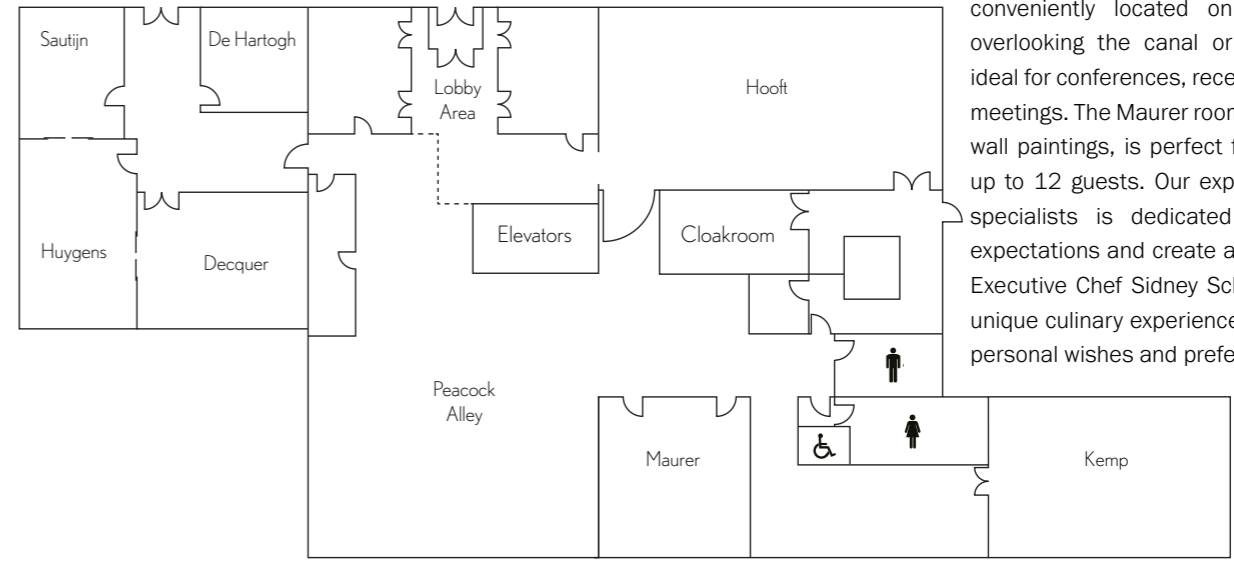

■ ELEGANT ACCOMMODATION

At Waldorf Astoria Amsterdam, the comfort of our guests is of utmost importance, a commitment that is reflected in the quality and finish of our 93 rooms. All rooms feature a wealth of modern amenities, complimentary wireless internet, laptop safe and a Nespresso machine. Guests will enjoy the luxury of space with room sized from 28m² to 123m². The hotel offers 6 Superior Rooms, 9 Deluxe Rooms, 12 Premier Rooms, 33 Grand Premier Rooms, 13 Grand Premier Rooms Canal View, 3 lofts, 6 Junior Suites, 7 One Bedroom Suites and 4 Signature Suites (Brentano/Van Loon/ Roëll/ Backer).

FLOOR PLAN

■ MEETINGS AND EVENTS

Host a memorable social or business event at our hotel, where traditional elegance and unparalleled service meet state-of-the-art technology. The Hooft Ballroom (155 m²), with 7 high windows, is the ideal location for a high-end social event, a corporate function or an elegant wedding. With views overlooking the canal and an abundance of natural daylight, it will certainly add value to any meeting or event.

FLOOR PLAN

All 7 function rooms (29m² - 155m²) are conveniently located on the lobby level overlooking the canal or garden, and are ideal for conferences, receptions or business meetings. The Maurer room, with 18th century wall paintings, is perfect for private dinners up to 12 guests. Our expert Team of event specialists is dedicated to exceed your expectations and create a successful event. Executive Chef Sidney Schutte will create a unique culinary experience according to your personal wishes and preferences.