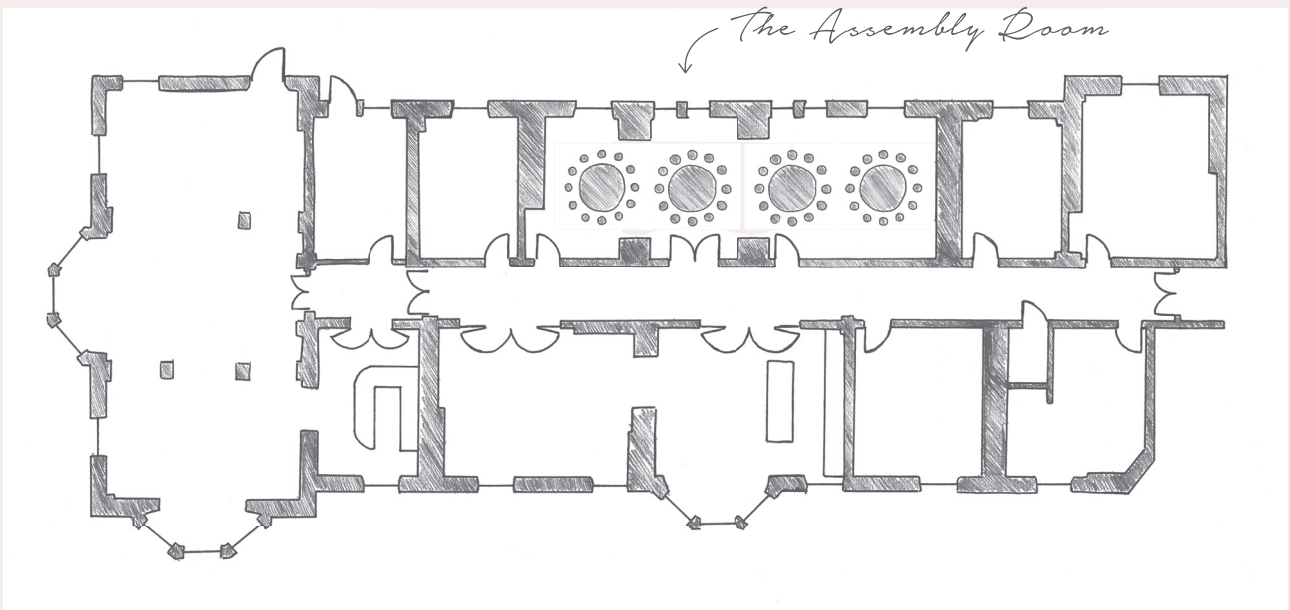

GLENEAGLES

Meetings & Celebrations

THE ASSEMBLY ROOM, OCHIL HOUSE

73m² | 786ft²

The Assembly Room Set Up & Capacity

<i>Set Up</i>	Theatre	Cabaret	Board Room	Cocktails	Dining
<i>Capacity</i>	60	32	36	100	40