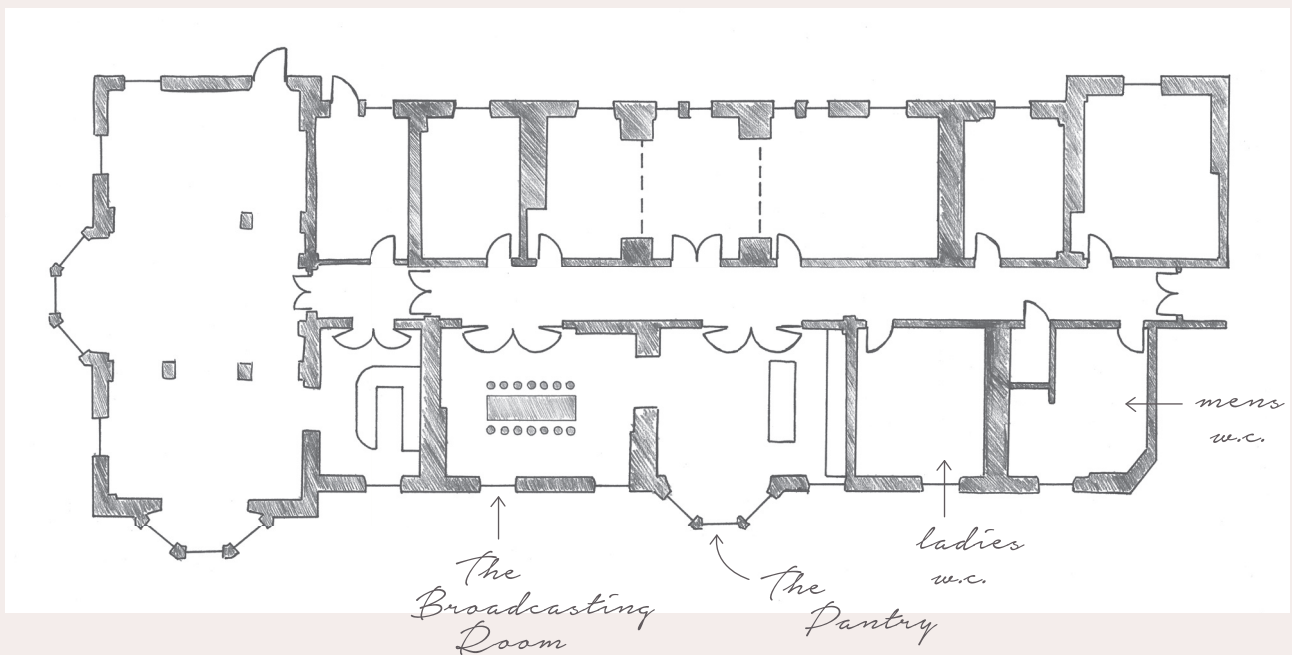

GLENEAGLES

Meetings & Celebrations

THE BROADCASTING ROOM, OCHIL HOUSE

38m² | 409ft²

The Broadcasting Room Set Up & Capacity

Set Up	Board Room	Dining
		
Capacity	14	14