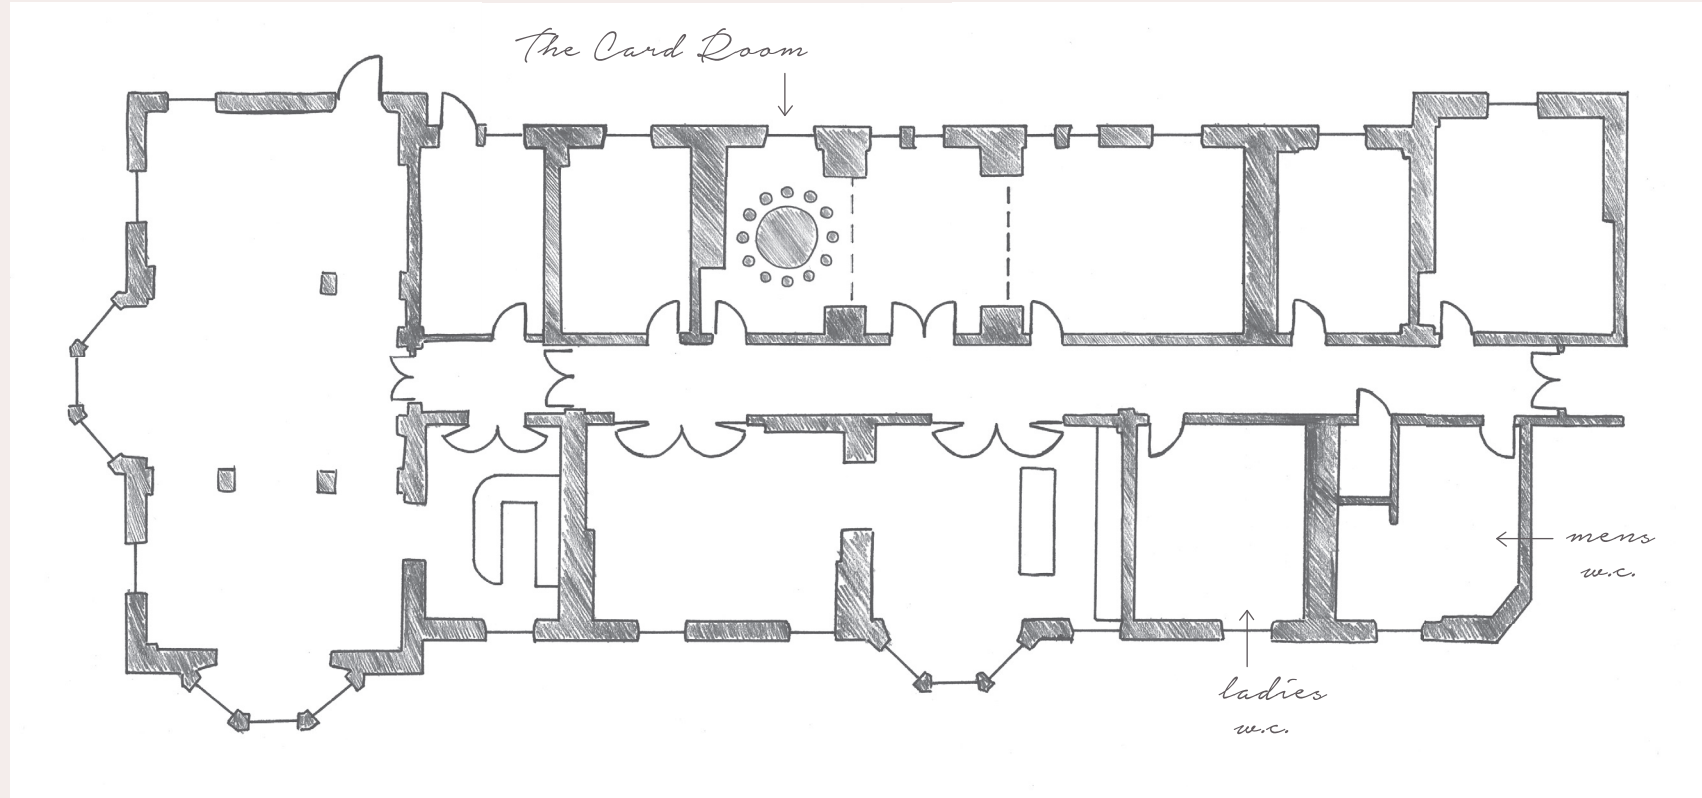

GLENEAGLES

Meetings & Celebrations

THE CARD ROOM, OCHIL HOUSE

The Card Room Set Up & Capacity

20m² | 215 ft²

Set Up

Cocktails

Dining

Meeting (round)

Capacity

20

10

10