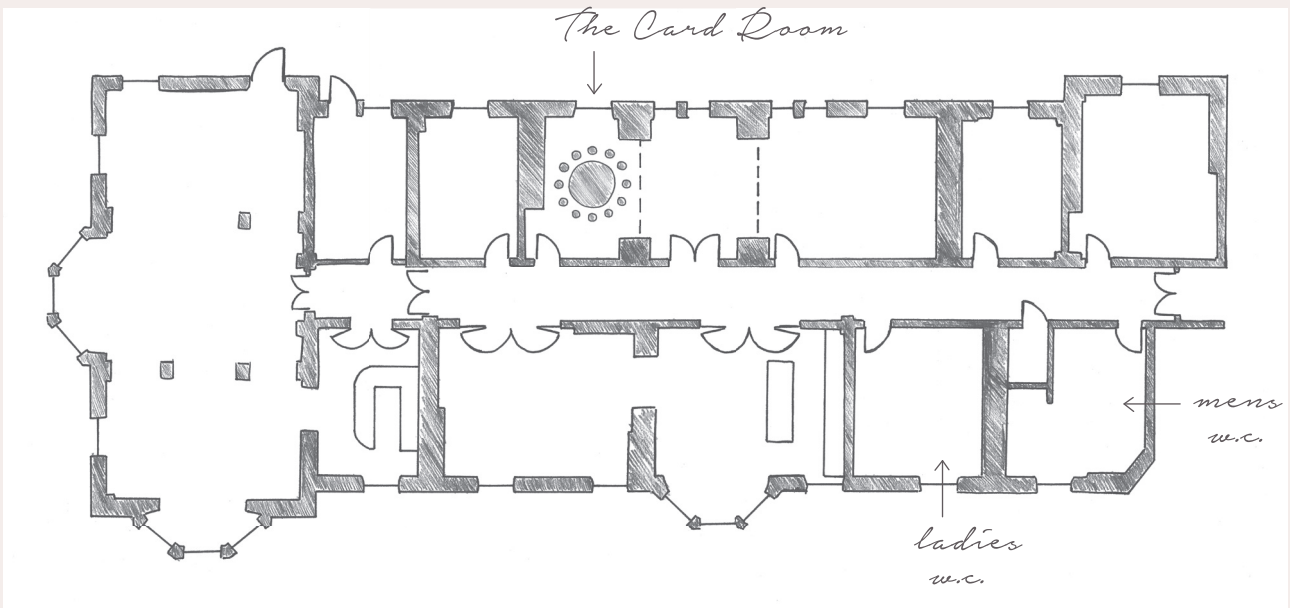

GLENEAGLES

Meetings & Celebrations

THE CARD ROOM, OCHIL HOUSE

20m² | 215ft²

The Card Room Set Up & Capacity

<i>Set Up</i>	Cocktails	Dining	Meeting (round)
			
<i>Capacity</i>	20	10	10