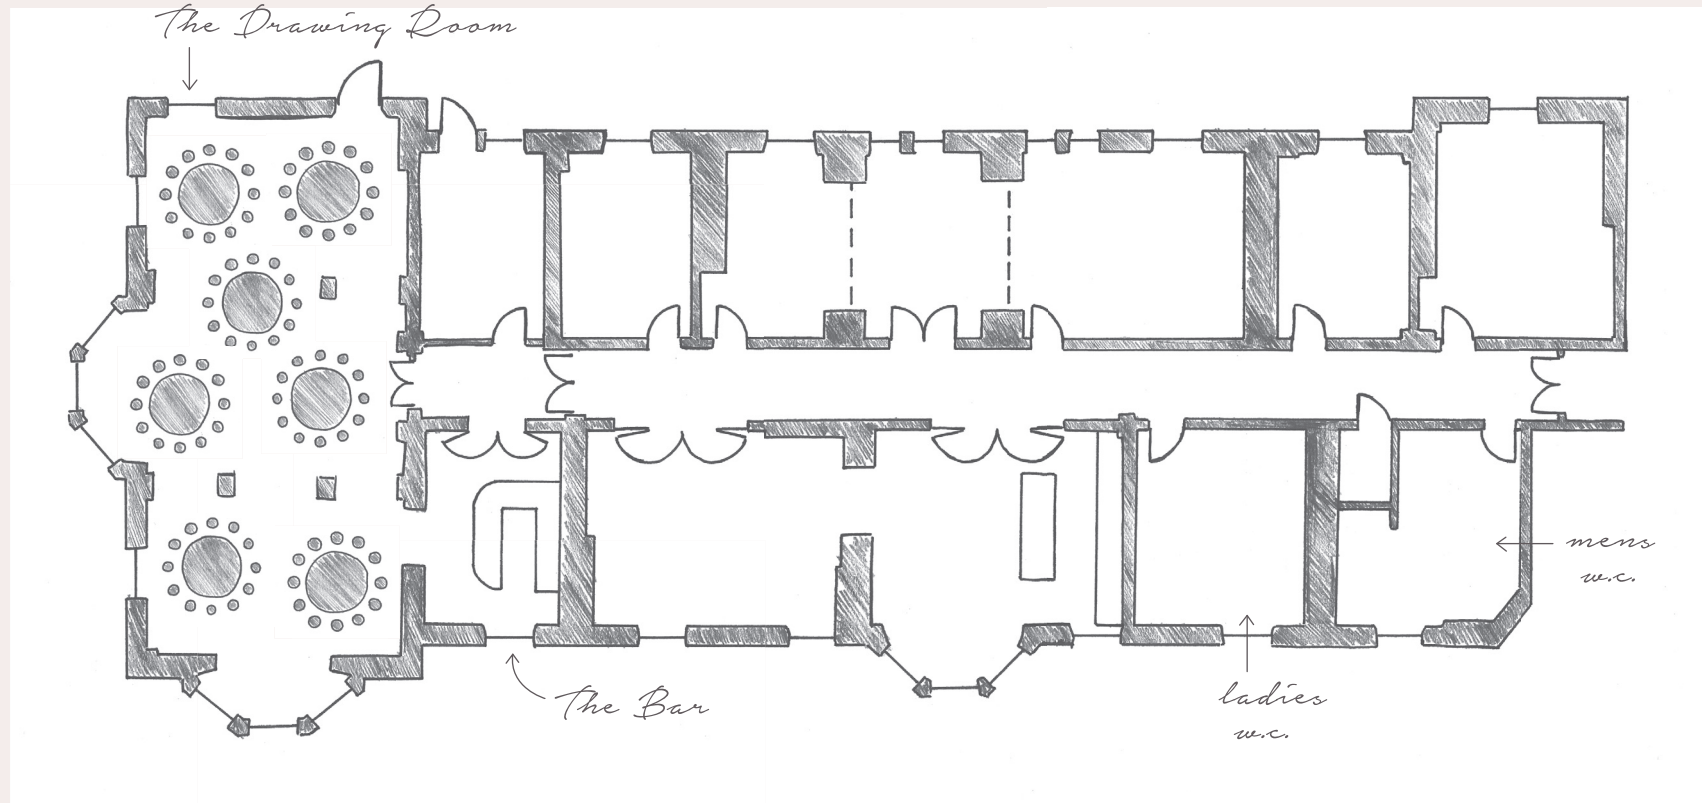

GLENEAGLES

Meetings & Celebrations

THE DRAWING ROOM, OCHIL HOUSE

The Drawing Room Set Up & Capacity

115m² | 2338 ft²

Set Up	Theatre	Cabaret	Cocktails	Dining
Capacity	95	56	120	70