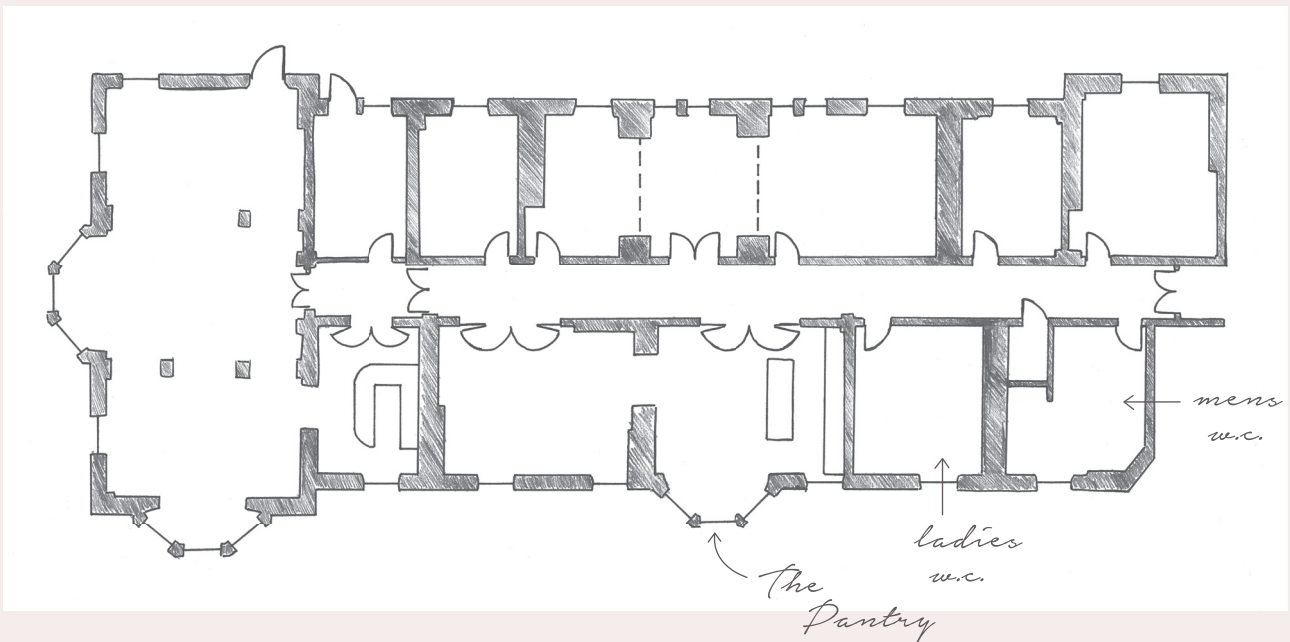

GLENEAGLES

Meetings & Celebrations

THE PANTRY, OCHIL HOUSE

42m² | 452 ft²

The Pantry Set Up & Capacity

Set Up

Cocktails

Capacity