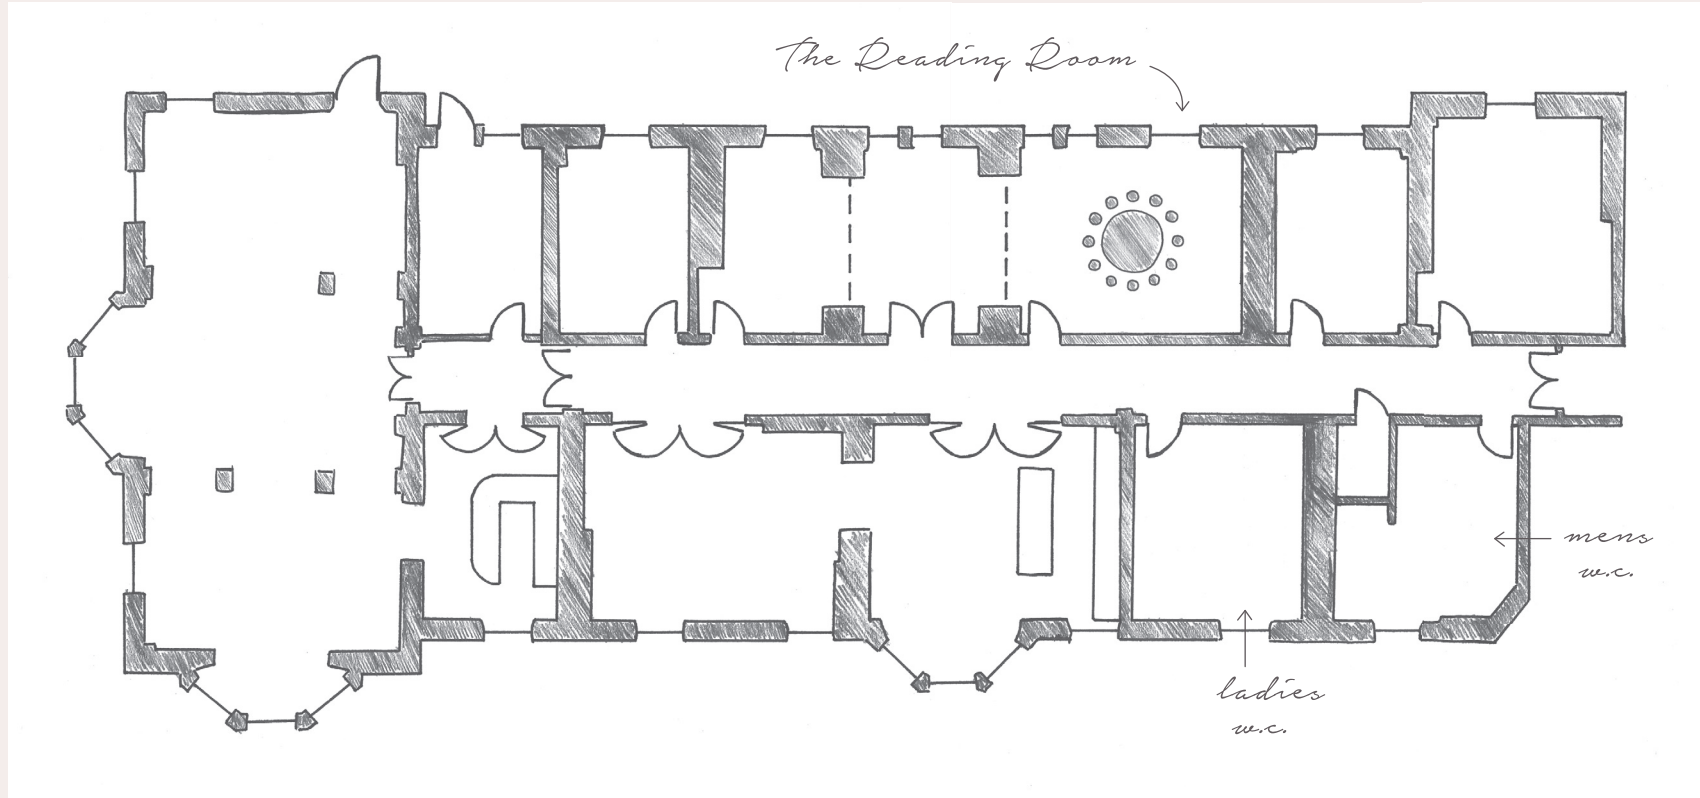

## THE READING ROOM, OCHIL HOUSE

### The Reading Room Set Up & Capacity

33m<sup>2</sup> | 355 ft<sup>2</sup>

Set Up

Cabaret

Board Room

Cocktails

Dining

Capacity