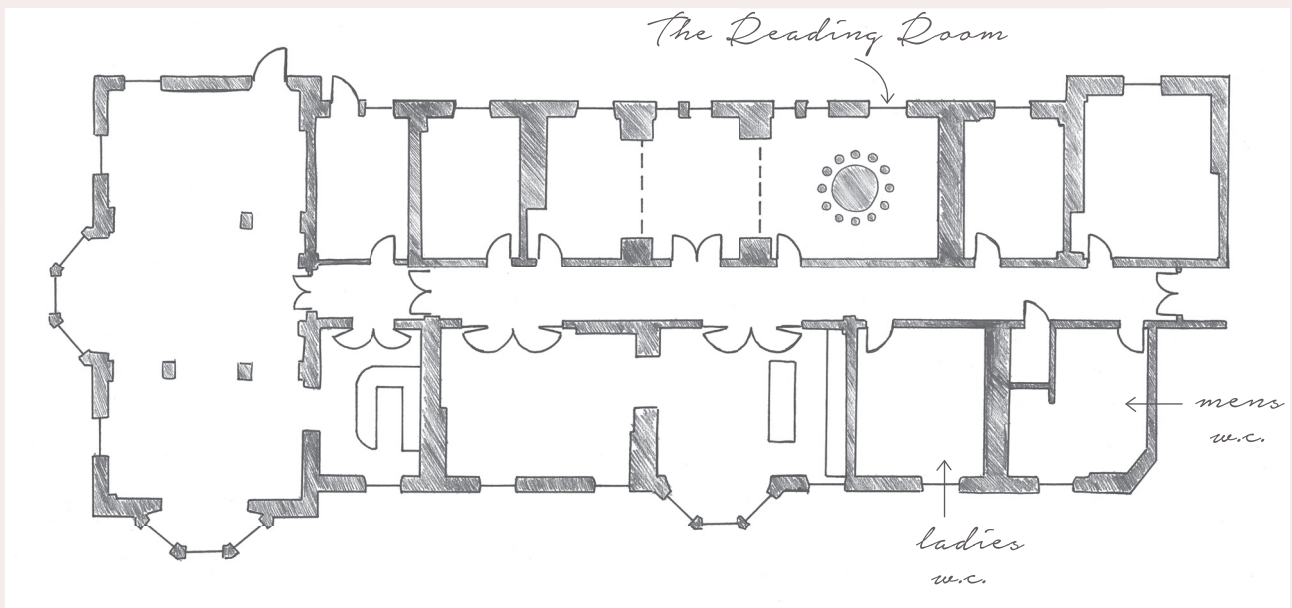

GLENEAGLES

Meetings & Celebrations

THE READING ROOM, OCHIL HOUSE

33m² | 355 ft²

The Reading Room Set Up & Capacity

<i>Set Up</i>	<i>Cabaret</i>	<i>Board Room</i>	<i>Cocktails</i>	<i>Dining</i>
<i>Capacity</i>	16	16	30	16