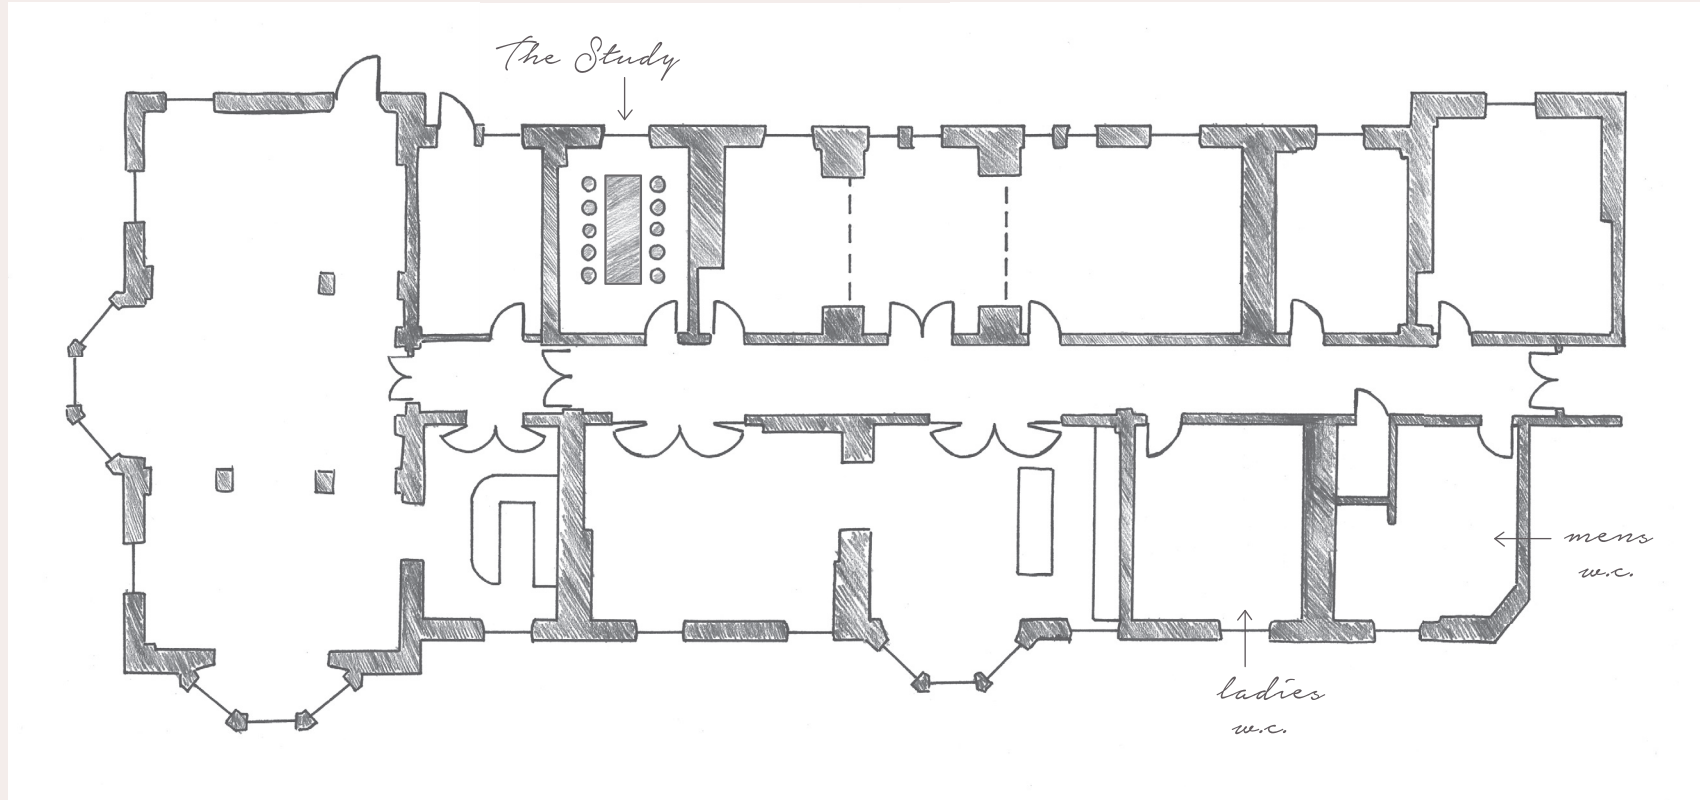

## THE STUDY, OCHIL HOUSE

*The Study Set Up & Capacity*

18m<sup>2</sup> | 194ft<sup>2</sup>

*Set Up*

Board Room

Dining

*Capacity*

10