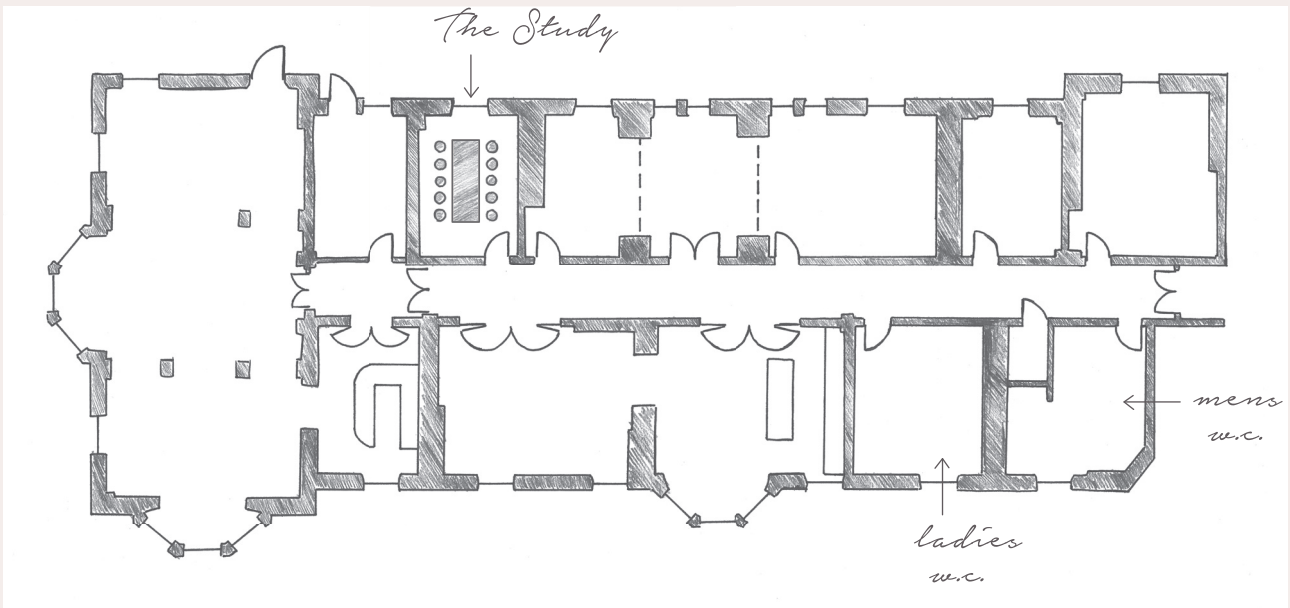

GLENEAGLES

Meetings & Celebrations

THE STUDY, OCHIL HOUSE

18m² | 194.ft²

The Study Set Up & Capacity

Set Up

Board Room

Dining

Capacity

10

10