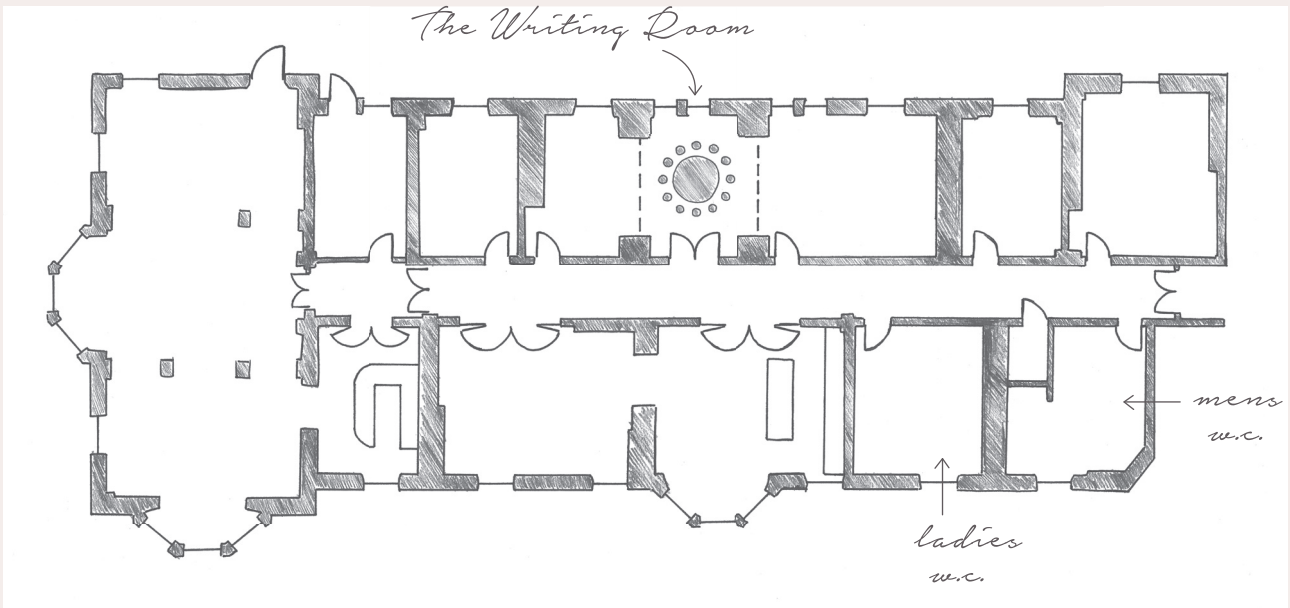

## THE WRITING ROOM, OCHIL HOUSE

20m<sup>2</sup> | 215ft<sup>2</sup>

### *The Writing Room Set Up & Capacity*

Set Up	Cocktails	Dining	Meeting (round)
			
Capacity	20	10	10