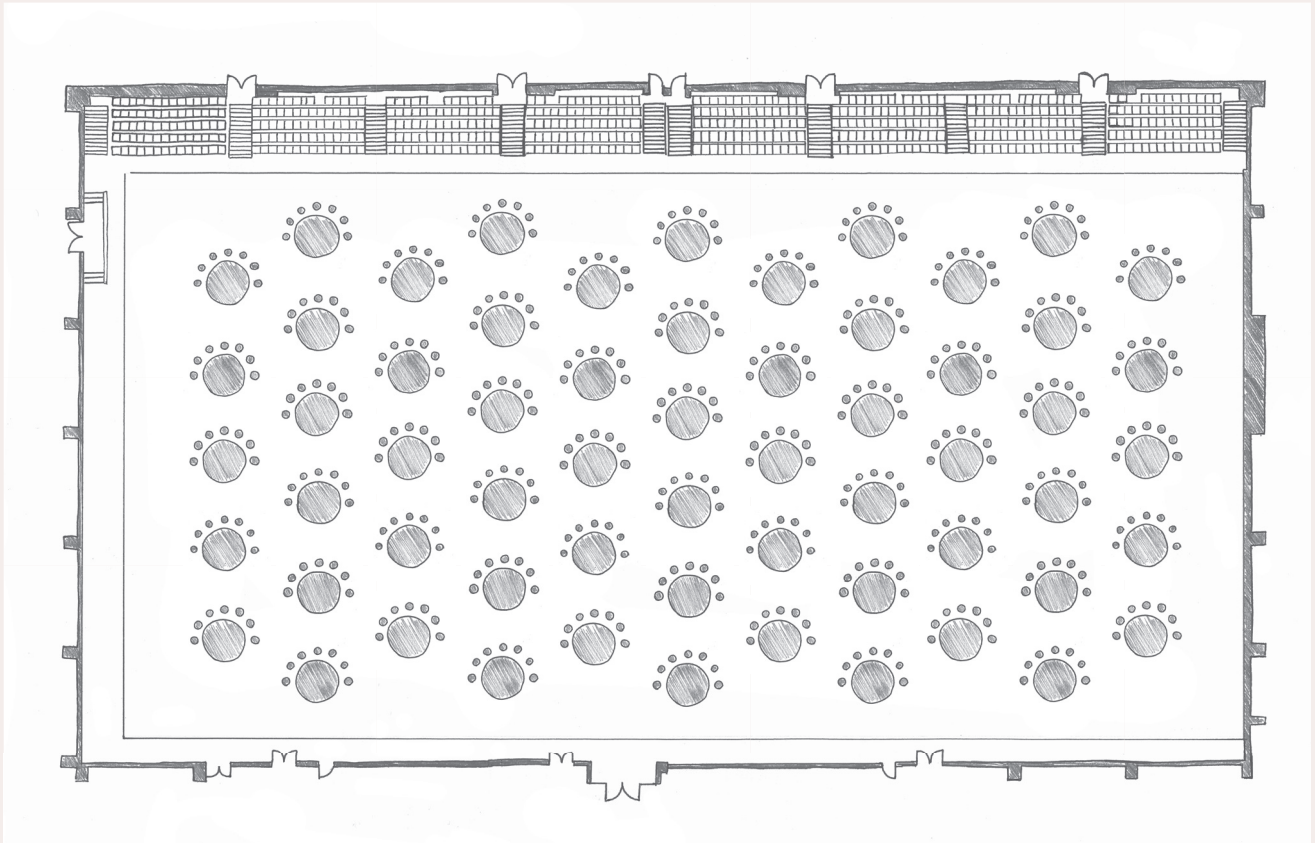

GLENEAGLES

Meetings & Celebrations

THE ARENA

2500m² | w: 36.1m | l: 69.6m
 26909.78 ft² | w: 118.43f | l: 228.34f

The Arena Set Up & Capacity

Set Up	U-Shape	Board Room	Cabaret	Cocktails	Buffet	Dining
						
Capacity	750	200	480	1500	800	800