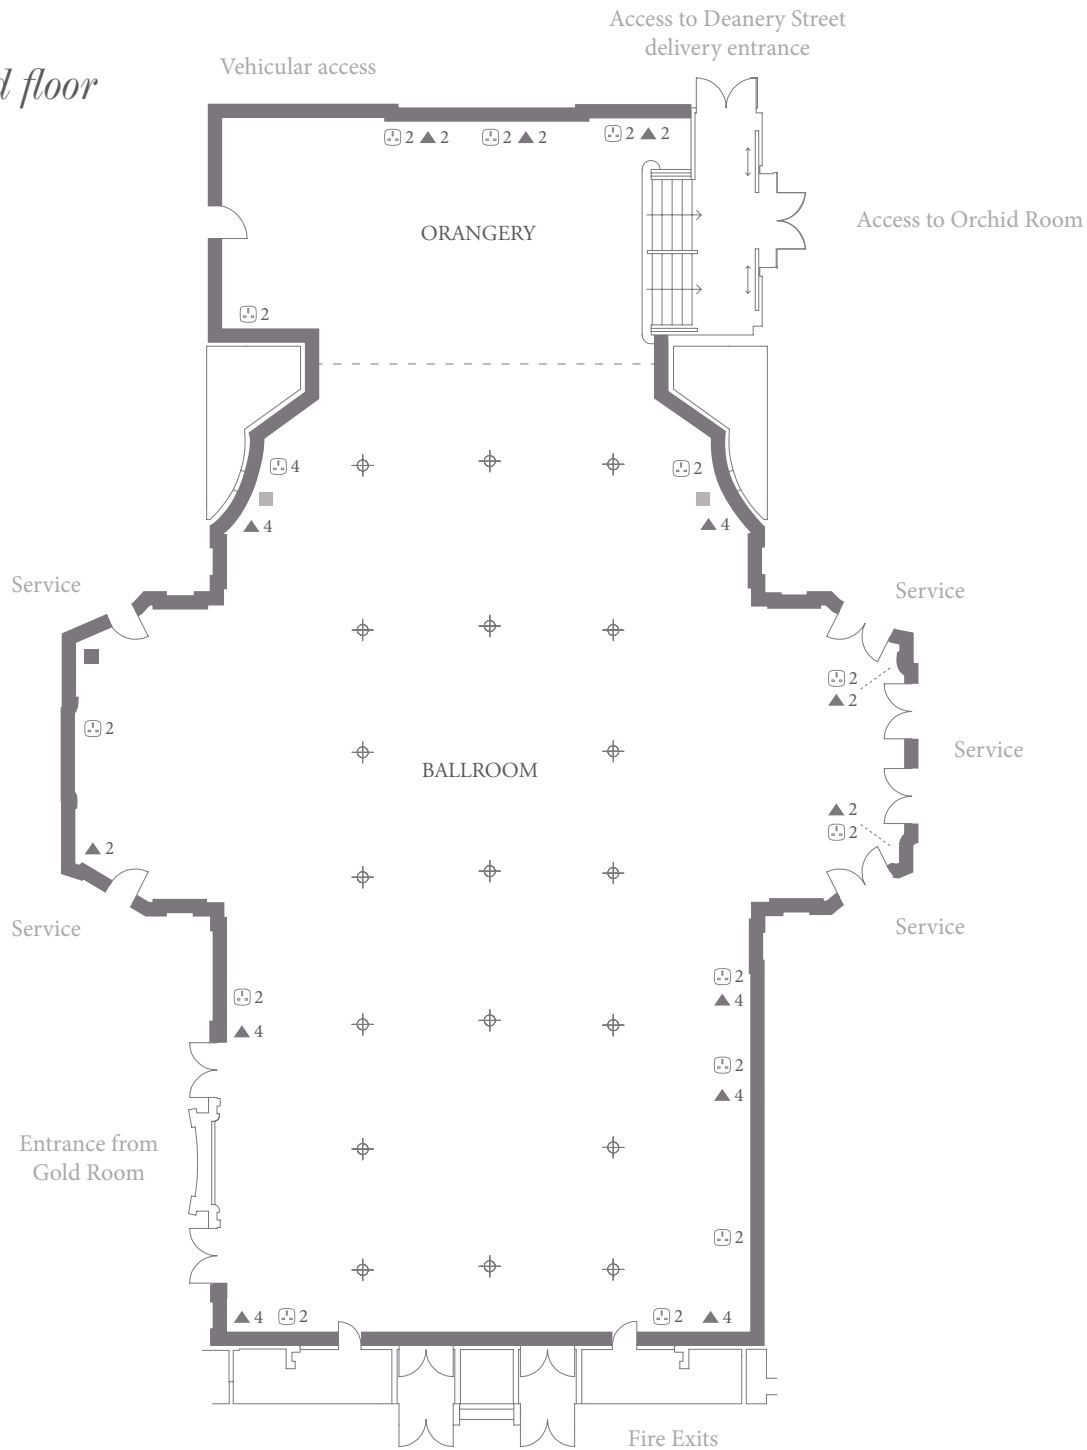

The Dorchester

Ballroom - ground floor

BALLROOM	Metric	Imperial
Area	783 sq m	8417 sq ft
Ceiling height (highest)	5.3m	17' 4"
Ceiling height (lowest)	4.8m	15' 8"
Length (maximum)	34m	111' 6"
Width (maximum)	23m	75' 5"

Capacities	Maximum
Breakfast	510
Cabaret	240
Classroom	300
Cocktails	1000
Dinner	510
Dinner dance	432
Hollow square	120
Lunch	510
Theatre	400
U-shape	100

Key	Symbol
Cat 5 / IP / ISDN	▲
Power Socket	⊞
3 Phase Power 125A	■
3 Phase Power 32A	■
Rig point	⊕