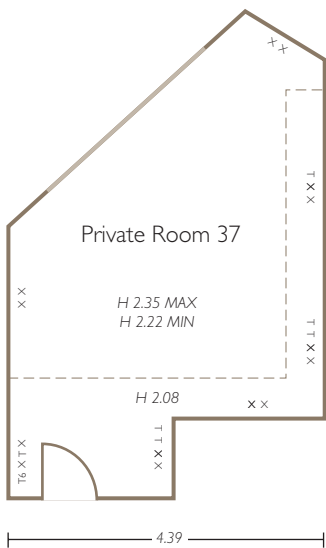

PRIVATE ROOMS 30 – 37 & THE BRAIN BOX