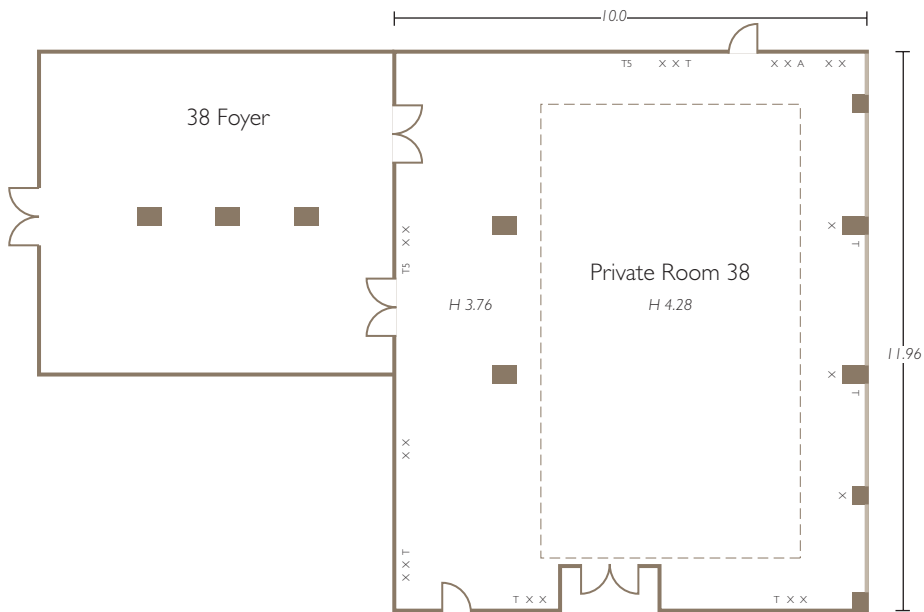

THIRD FLOOR PLANS

MEETINGS & EVENTS AT RADISSON BLU EDWARDIAN, HEATHROW

e: htrwcb@radisson.com
 t: +44 (0)20 8757 7903

GUIDELINE CAPACITIES

NAME OF ROOM	THEATRE	CLASSROOM	BOARDROOM	U-SHAPE	CABARET	RECEPTION	LUNCH/DINNER
ATRIUM	-	-	-	-	-	500	-
COMMONWEALTH SUITE	700	350	-	-	400	700	550
COMMONWEALTH EAST	400	130	-	-	180	400	250
COMMONWEALTH WEST	300	130	-	-	150	300	250
ROYAL	300	100	-	-	120	450	250
ROYAL A	50	32	24	20	40	60	50
ROYAL B	50	32	24	20	40	60	50
ROYAL C	50	32	24	20	40	60	50
ROYAL D	50	32	24	20	40	60	50
CONNAUGHT	150	60	42	42	100	150	120
CONNAUGHT A	60	30	25	30	50	60	50
CONNAUGHT B	60	30	25	30	50	60	50
PRIVATE ROOM 30	-	-	8	-	-	-	-
PRIVATE ROOM 31	-	-	12	-	-	-	10
PRIVATE ROOM 32	50	25	25	18	24	40	30
PRIVATE ROOM 33	50	25	25	25	24	40	30
PRIVATE ROOM 34	15	10	12	8	-	-	12
PRIVATE ROOM 35	15	10	12	8	-	-	12
PRIVATE ROOM 36	-	-	4	-	-	-	-
PRIVATE ROOM 37	-	-	10	-	-	-	-
PRIVATE ROOM 38	100	50	45	35	70	125	100
THE BRAINBOX			15				

THIRD FLOOR

COMMONWEALTH SUITE & ATRIUM

Key	
T	= Telephone
X	= 13 amp socket
A	= TV aerial
T5	= Data access point
ⓐ	= Three phase (125A) commando socket

CONNAUGHT SUITE (A & B)

PRIVATE ROOM 38

Key	
T	= Telephone
X	= 13 amp socket
A	= TV aerial
T5	= Data access point