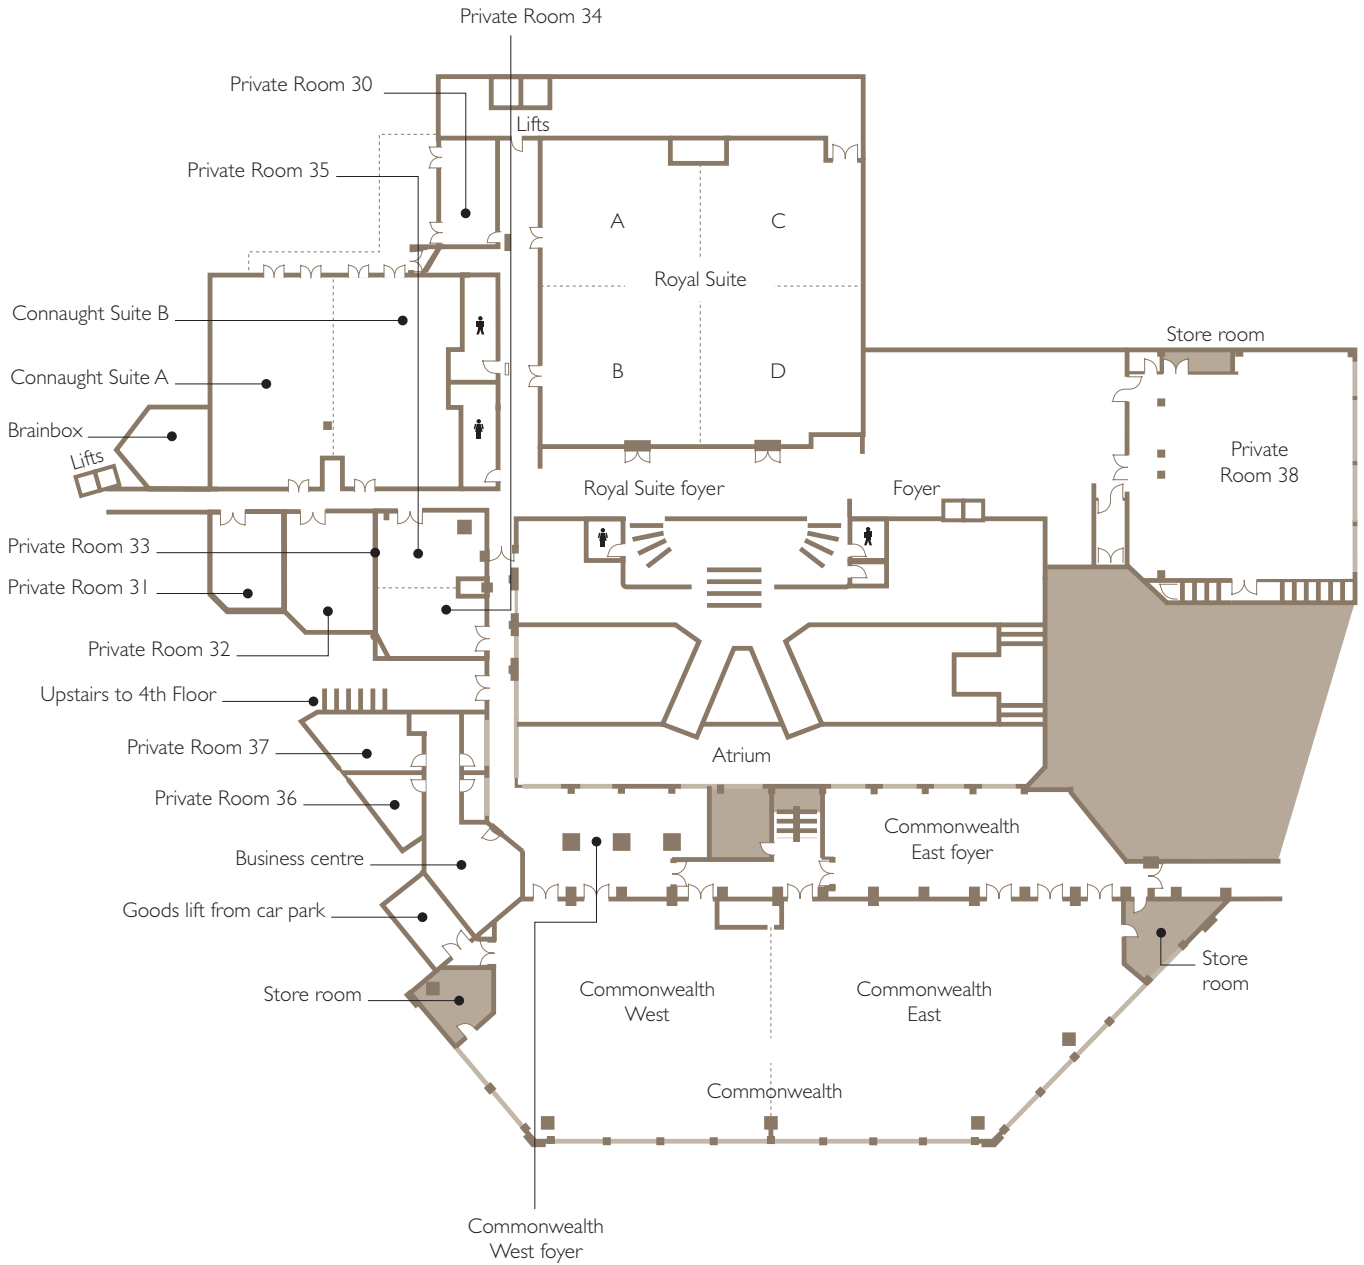

THIRD FLOOR PLANS

MEETINGS & EVENTS AT RADISSON BLU EDWARDIAN, HEATHROW

e: htrwcb@radisson.com
 t: +44 (0)20 8757 7903

GUIDELINE CAPACITIES

NAME OF ROOM	THEATRE	CLASSROOM	BOARDROOM	U-SHAPE	CABARET	RECEPTION	LUNCH/DINNER
ATRIUM	-	-	-	-	-	500	-
COMMONWEALTH SUITE	700	350	-	-	400	700	550
COMMONWEALTH EAST	400	130	-	-	180	400	250
COMMONWEALTH WEST	300	130	-	-	150	300	250
ROYAL	300	100	-	-	120	450	250
ROYAL A	50	32	24	20	40	60	50
ROYAL B	50	32	24	20	40	60	50
ROYAL C	50	32	24	20	40	60	50
ROYAL D	50	32	24	20	40	60	50
CONNAUGHT	150	60	42	42	100	150	120
CONNAUGHT A	60	30	25	30	50	60	50
CONNAUGHT B	60	30	25	30	50	60	50
PRIVATE ROOM 30	-	-	8	-	-	-	-
PRIVATE ROOM 31	-	-	12	-	-	-	10
PRIVATE ROOM 32	50	25	25	18	24	40	30
PRIVATE ROOM 33	50	25	25	25	24	40	30
PRIVATE ROOM 34	15	10	12	8	-	-	12
PRIVATE ROOM 35	15	10	12	8	-	-	12
PRIVATE ROOM 36	-	-	4	-	-	-	-
PRIVATE ROOM 37	-	-	10	-	-	-	-
PRIVATE ROOM 38	100	50	45	35	70	125	100
THE BRAINBOX			15				

THIRD FLOOR

COMMONWEALTH SUITE & ATRIUM

Key	
T	= Telephone
X	= 13 amp socket
A	= TV aerial
T5	= Data access point
ⓐ	= Three phase (125A) commando socket

CONNAUGHT SUITE (A & B)

PRIVATE ROOM 38

Key	
T	= Telephone
X	= 13 amp socket
A	= TV aerial
T5	= Data access point