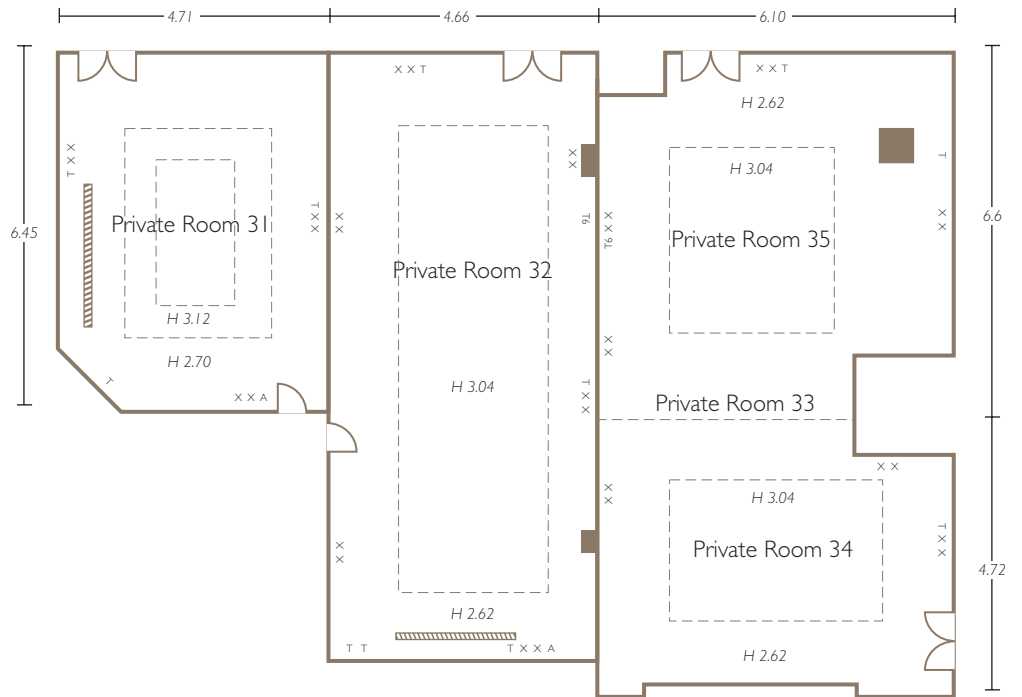

PRIVATE ROOMS 30 – 37 & THE BRAIN BOX