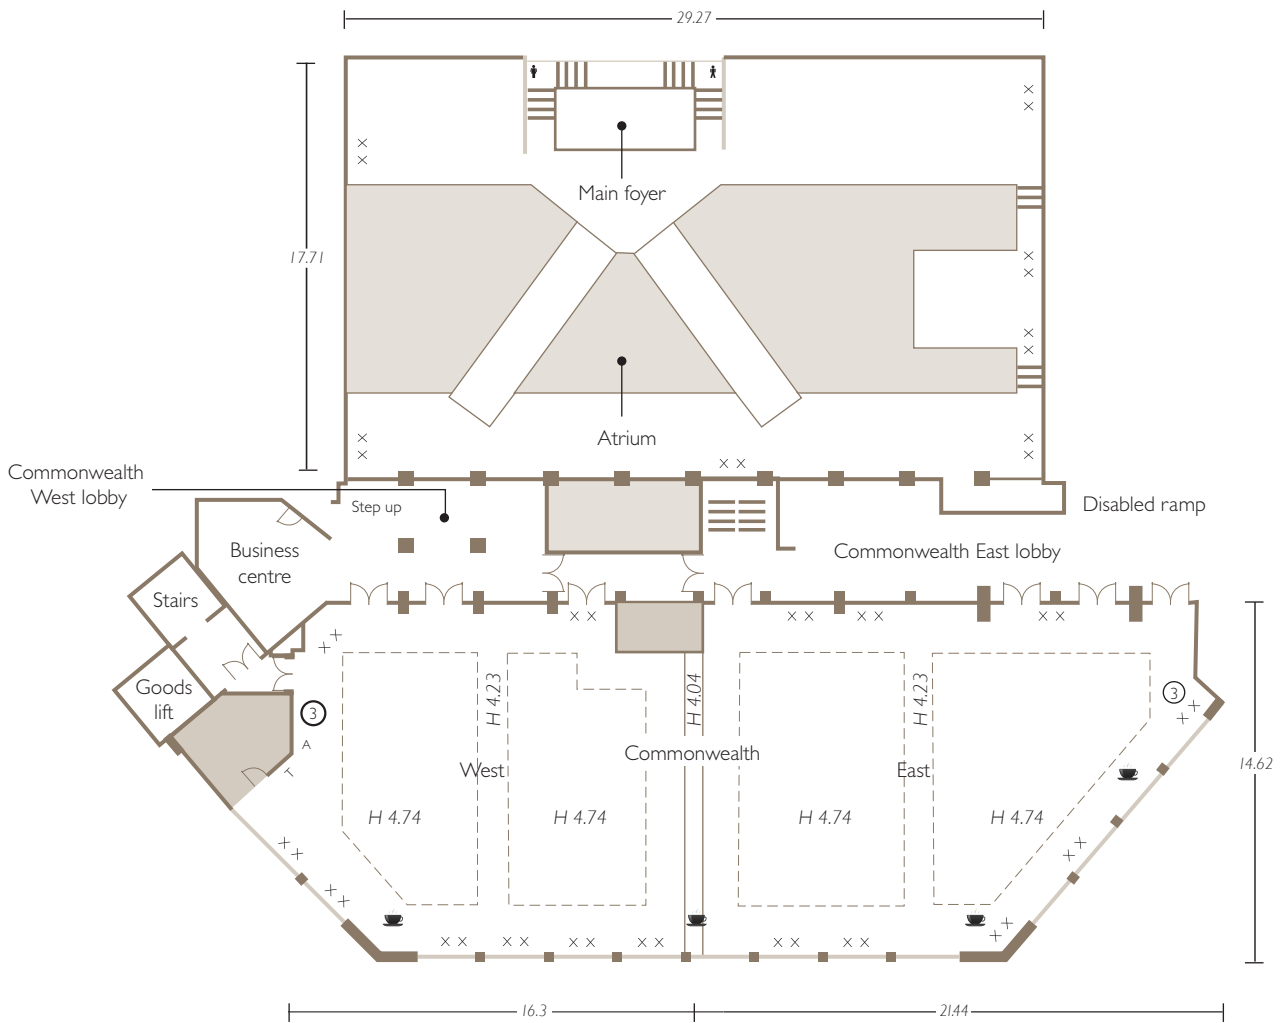

THIRD FLOOR PLANS

MEETINGS & EVENTS AT RADISSON BLU EDWARDIAN, HEATHROW

e: htrwcb@radisson.com
 t: +44 (0)20 8757 7903

GUIDELINE CAPACITIES

NAME OF ROOM	THEATRE	CLASSROOM	BOARDROOM	U-SHAPE	CABARET	RECEPTION	LUNCH/DINNER
ATRIUM	-	-	-	-	-	500	-
COMMONWEALTH SUITE	700	350	-	-	400	700	550
COMMONWEALTH EAST	400	130	-	-	180	400	250
COMMONWEALTH WEST	300	130	-	-	150	300	250
ROYAL	300	100	-	-	120	450	250
ROYAL A	50	32	24	20	40	60	50
ROYAL B	50	32	24	20	40	60	50
ROYAL C	50	32	24	20	40	60	50
ROYAL D	50	32	24	20	40	60	50
CONNAUGHT	150	60	42	42	100	150	120
CONNAUGHT A	60	30	25	30	50	60	50
CONNAUGHT B	60	30	25	30	50	60	50
PRIVATE ROOM 30	-	-	8	-	-	-	-
PRIVATE ROOM 31	-	-	12	-	-	-	10
PRIVATE ROOM 32	50	25	25	18	24	40	30
PRIVATE ROOM 33	50	25	25	25	24	40	30
PRIVATE ROOM 34	15	10	12	8	-	-	12
PRIVATE ROOM 35	15	10	12	8	-	-	12
PRIVATE ROOM 36	-	-	4	-	-	-	-
PRIVATE ROOM 37	-	-	10	-	-	-	-
PRIVATE ROOM 38	100	50	45	35	70	125	100
THE BRAINBOX			15				

THIRD FLOOR

COMMONWEALTH SUITE & ATRIUM

Key	
T	= Telephone
X	= 13 amp socket
A	= TV aerial
T5	= Data access point
ⓐ	= Three phase (125A) commando socket

CONNAUGHT SUITE (A & B)

PRIVATE ROOM 38

Key	
T	= Telephone
X	= 13 amp socket
A	= TV aerial
T5	= Data access point