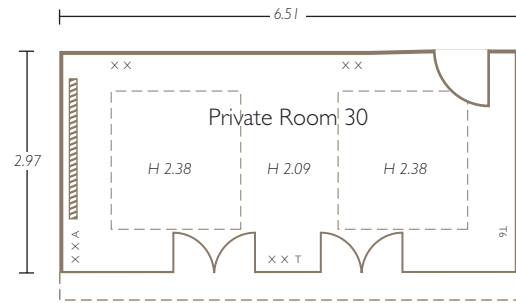

PRIVATE ROOMS 30 – 37 & THE BRAIN BOX