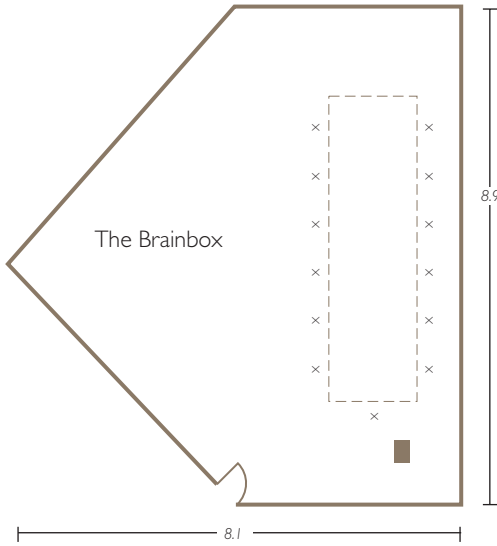

THIRD FLOOR PLANS

MEETINGS & EVENTS AT RADISSON BLU EDWARDIAN, HEATHROW

e: htrwcb@radisson.com
 t: +44 (0)20 8757 7903

GUIDELINE CAPACITIES

NAME OF ROOM	THEATRE	CLASSROOM	BOARDROOM	U-SHAPE	CABARET	RECEPTION	LUNCH/DINNER
ATRIUM	-	-	-	-	-	500	-
COMMONWEALTH SUITE	700	350	-	-	400	700	550
COMMONWEALTH EAST	400	130	-	-	180	400	250
COMMONWEALTH WEST	300	130	-	-	150	300	250
ROYAL	300	100	-	-	120	450	250
ROYAL A	50	32	24	20	40	60	50
ROYAL B	50	32	24	20	40	60	50
ROYAL C	50	32	24	20	40	60	50
ROYAL D	50	32	24	20	40	60	50
CONNAUGHT	150	60	42	42	100	150	120
CONNAUGHT A	60	30	25	30	50	60	50
CONNAUGHT B	60	30	25	30	50	60	50
PRIVATE ROOM 30	-	-	8	-	-	-	-
PRIVATE ROOM 31	-	-	12	-	-	-	10
PRIVATE ROOM 32	50	25	25	18	24	40	30
PRIVATE ROOM 33	50	25	25	25	24	40	30
PRIVATE ROOM 34	15	10	12	8	-	-	12
PRIVATE ROOM 35	15	10	12	8	-	-	12
PRIVATE ROOM 36	-	-	4	-	-	-	-
PRIVATE ROOM 37	-	-	10	-	-	-	-
PRIVATE ROOM 38	100	50	45	35	70	125	100
THE BRAINBOX			15				

THIRD FLOOR

COMMONWEALTH SUITE & ATRIUM

Key	
T	= Telephone
X	= 13 amp socket
A	= TV aerial
T5	= Data access point
ⓐ	= Three phase (125A) commando socket

CONNAUGHT SUITE (A & B)

PRIVATE ROOM 38

Key	
T	= Telephone
X	= 13 amp socket
A	= TV aerial
T5	= Data access point

PRIVATE ROOMS 30 – 37 & THE BRAIN BOX

Radisson Blu Edwardian, Heathrow ★★★★★ 140 Bath Road, Hayes, Middlesex UB3 5AW
t: +44 (0)20 8757 7903 e: htrwcb@radisson.com radissonblu-edwardian.com/heathrow