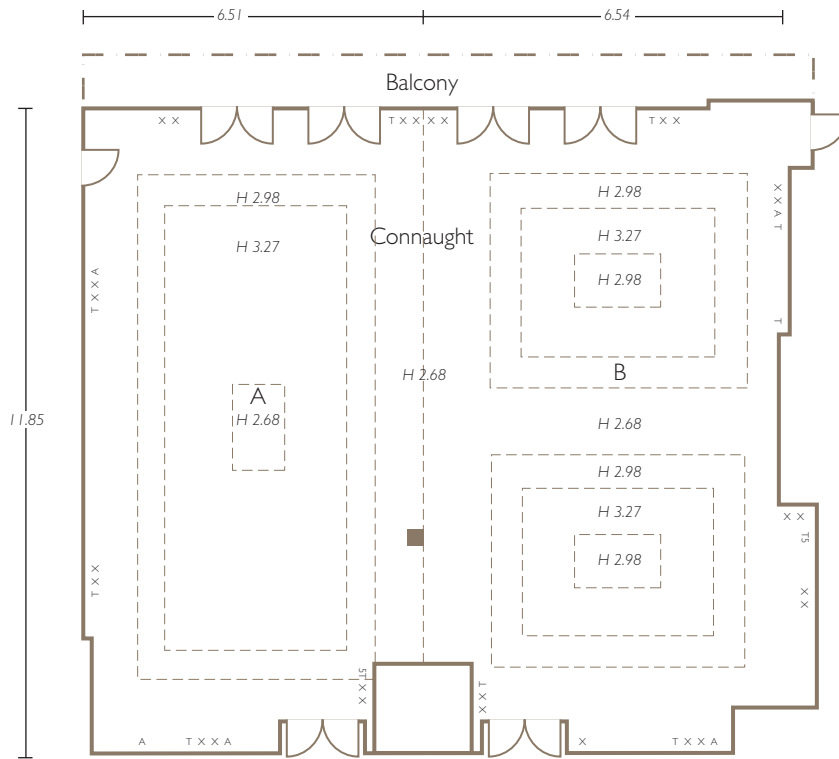

THIRD FLOOR PLANS

MEETINGS & EVENTS AT RADISSON BLU EDWARDIAN, HEATHROW

e: htrwcb@radisson.com
 t: +44 (0)20 8757 7903

GUIDELINE CAPACITIES

NAME OF ROOM	THEATRE	CLASSROOM	BOARDROOM	U-SHAPE	CABARET	RECEPTION	LUNCH/DINNER
ATRIUM	-	-	-	-	-	500	-
COMMONWEALTH SUITE	700	350	-	-	400	700	550
COMMONWEALTH EAST	400	130	-	-	180	400	250
COMMONWEALTH WEST	300	130	-	-	150	300	250
ROYAL	300	100	-	-	120	450	250
ROYAL A	50	32	24	20	40	60	50
ROYAL B	50	32	24	20	40	60	50
ROYAL C	50	32	24	20	40	60	50
ROYAL D	50	32	24	20	40	60	50
CONNAUGHT	150	60	42	42	100	150	120
CONNAUGHT A	60	30	25	30	50	60	50
CONNAUGHT B	60	30	25	30	50	60	50
PRIVATE ROOM 30	-	-	8	-	-	-	-
PRIVATE ROOM 31	-	-	12	-	-	-	10
PRIVATE ROOM 32	50	25	25	18	24	40	30
PRIVATE ROOM 33	50	25	25	25	24	40	30
PRIVATE ROOM 34	15	10	12	8	-	-	12
PRIVATE ROOM 35	15	10	12	8	-	-	12
PRIVATE ROOM 36	-	-	4	-	-	-	-
PRIVATE ROOM 37	-	-	10	-	-	-	-
PRIVATE ROOM 38	100	50	45	35	70	125	100
THE BRAINBOX			15				

THIRD FLOOR

COMMONWEALTH SUITE & ATRIUM

Key	
T	= Telephone
X	= 13 amp socket
A	= TV aerial
T5	= Data access point
ⓐ	= Three phase (125A) commando socket

CONNAUGHT SUITE (A & B)

PRIVATE ROOM 38

Key	
T	= Telephone
X	= 13 amp socket
A	= TV aerial
T5	= Data access point