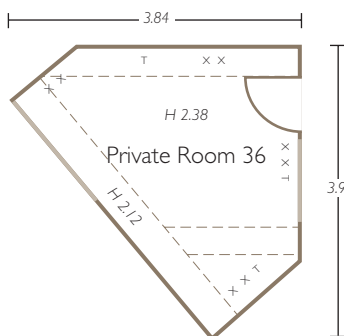

PRIVATE ROOMS 30 – 37 & THE BRAIN BOX