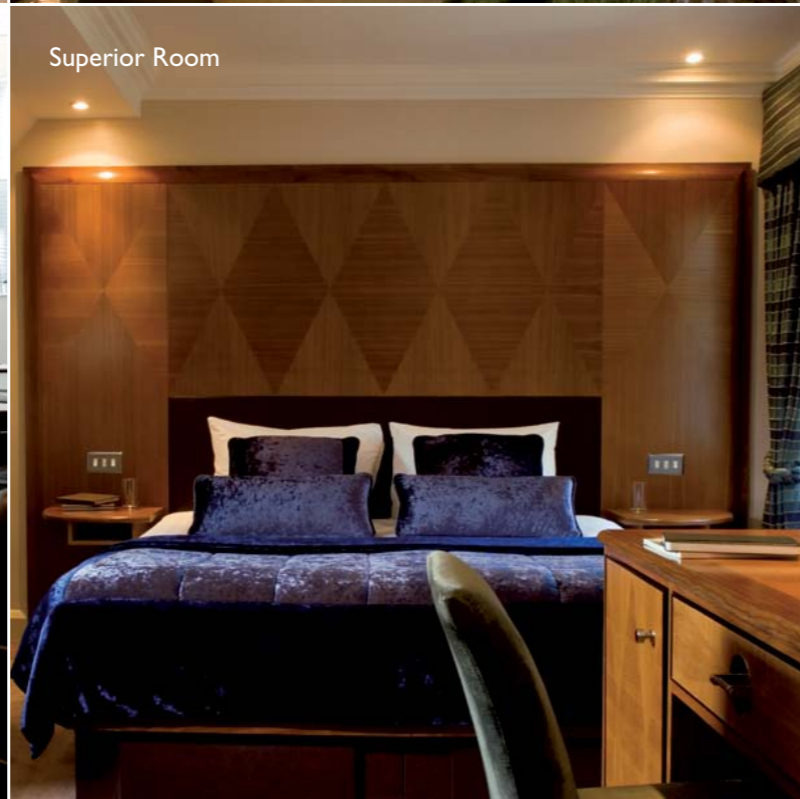

Meetings and events should always be this easy

- Flexible spaces
- Dedicated consultants
- Complimentary wireless
- Food that's fast, fresh and healthy
- Sensible pricing without the hidden extras
- All-inclusive small meeting packages
- Loyalty rewarded with Points for Planners
  radissonblu-edwardian.com/pointsforplanners

Meet Well

Meeting well means treating well the things that really matter. More than just reducing your meeting's environmental impact, it's also a commitment to positively affecting the communities we are a part of. Our approach to responsible business means a clearer conscience for you – whatever the size and style of your event.

Visit radissonblu-edwardian.com/meetwell

Just 50 metres from the British Museum and close to Covent Garden, the Radisson Blu Edwardian, Kenilworth is a contemporary townhouse hotel with a buzzing bar and restaurant serving great seasonal British cooking. Sleek design and original art create a relaxing vibe for meetings in the heart of literary Bloomsbury.

Capacities

	Theatre	Classroom	Boardroom	U-Shape	Cabaret	Reception	Lunch/Dinner
Private Room 7	30	18	18	15	–	40	16
Private Room 8	12	6	8	6	–	–	10
Private Room 9 and 10	100	40	30	30	49	120	80
Private Room 9	25	15	12	12	15	30	12
Private Room 10	50	20	18	20	24	60	50
Private Room 11 and 12	120	50	35	35	64	150	120
Private Room 11	30	18	14	16	15	35	24
Private Room 12	60	30	20	20	30	100	50
Private Room 14	30	12	14	14	–	30	14
Private Room 15	30	12	14	14	–	25	14

Floor Dimensions

	Area	Length m (ft)	Width m (ft)	Height m (ft)
Private Room 7	41 m² (441 ft²)	8.2 m (26'90")	5.0 m (16'40")	2.8 m (9'18")
Private Room 8	29 m² (313 ft²)	5.4 m (17'71")	5.4 m (17'70")	2.8 m (9'18")
Private Room 9 and 10	118.4 m² (1274 ft²)	18.8 m (61'66")	6.3 m (20'66")	2.6 m (8'52")
Private Room 9	39 m² (421 ft²)	8.9 m (29'19")	4.4 m (14'43")	2.6 m (8'52")
Private Room 10	68 m² (735 ft²)	9.9 m (32'47")	6.9 m (22'63")	2.6 m (8'52")
Private Room 11 and 12	138.5 m² (1477 ft²)	19.9 m (65'27")	6.9 m (22'63")	2.6 m (8'52")
Private Room 11	48.4 m² (451 ft²)	8.4 m (27'55")	5.0 m (16'40")	2.6 m (8'52")
Private Room 12	90.1 m² (779 ft²)	11.5 m (37'72")	6.3 m (20'66")	2.6 m (8'52")
Private Room 14	41.2 m² (430 ft²)	8 m (26'24")	5 m (16'40")	2.6 m (8'52")
Private Room 15	37.4 m² (387 ft²)	9 m (29'52")	4.0 m (13'12")	2.6 m (8'52")