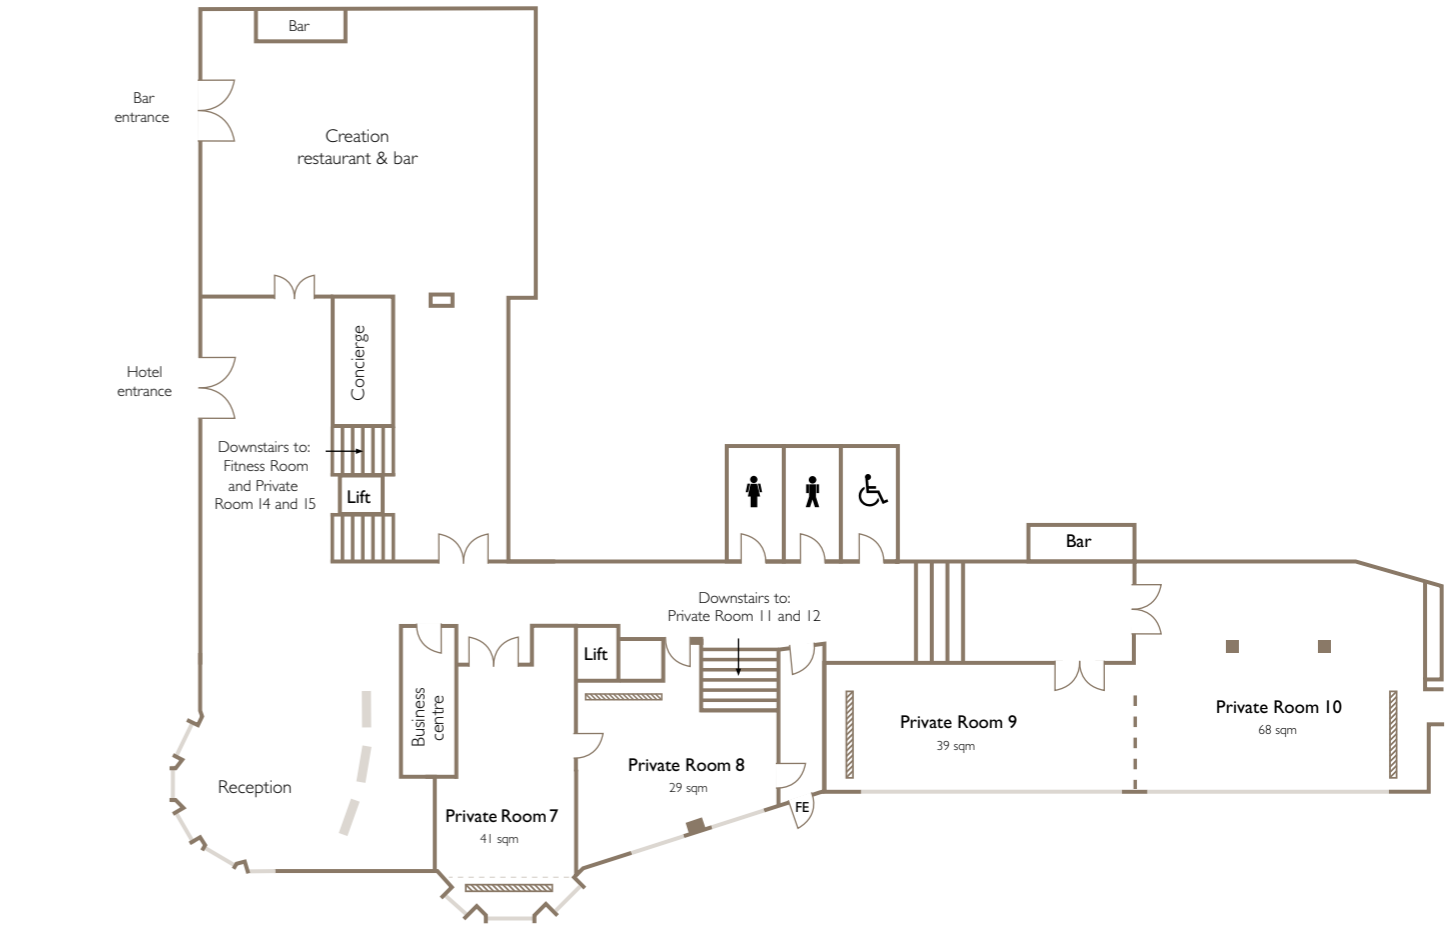

Ground Floor

Key	
	= Screen
	= Floor socket
	= Ceiling mounted projector
	= Fire exit