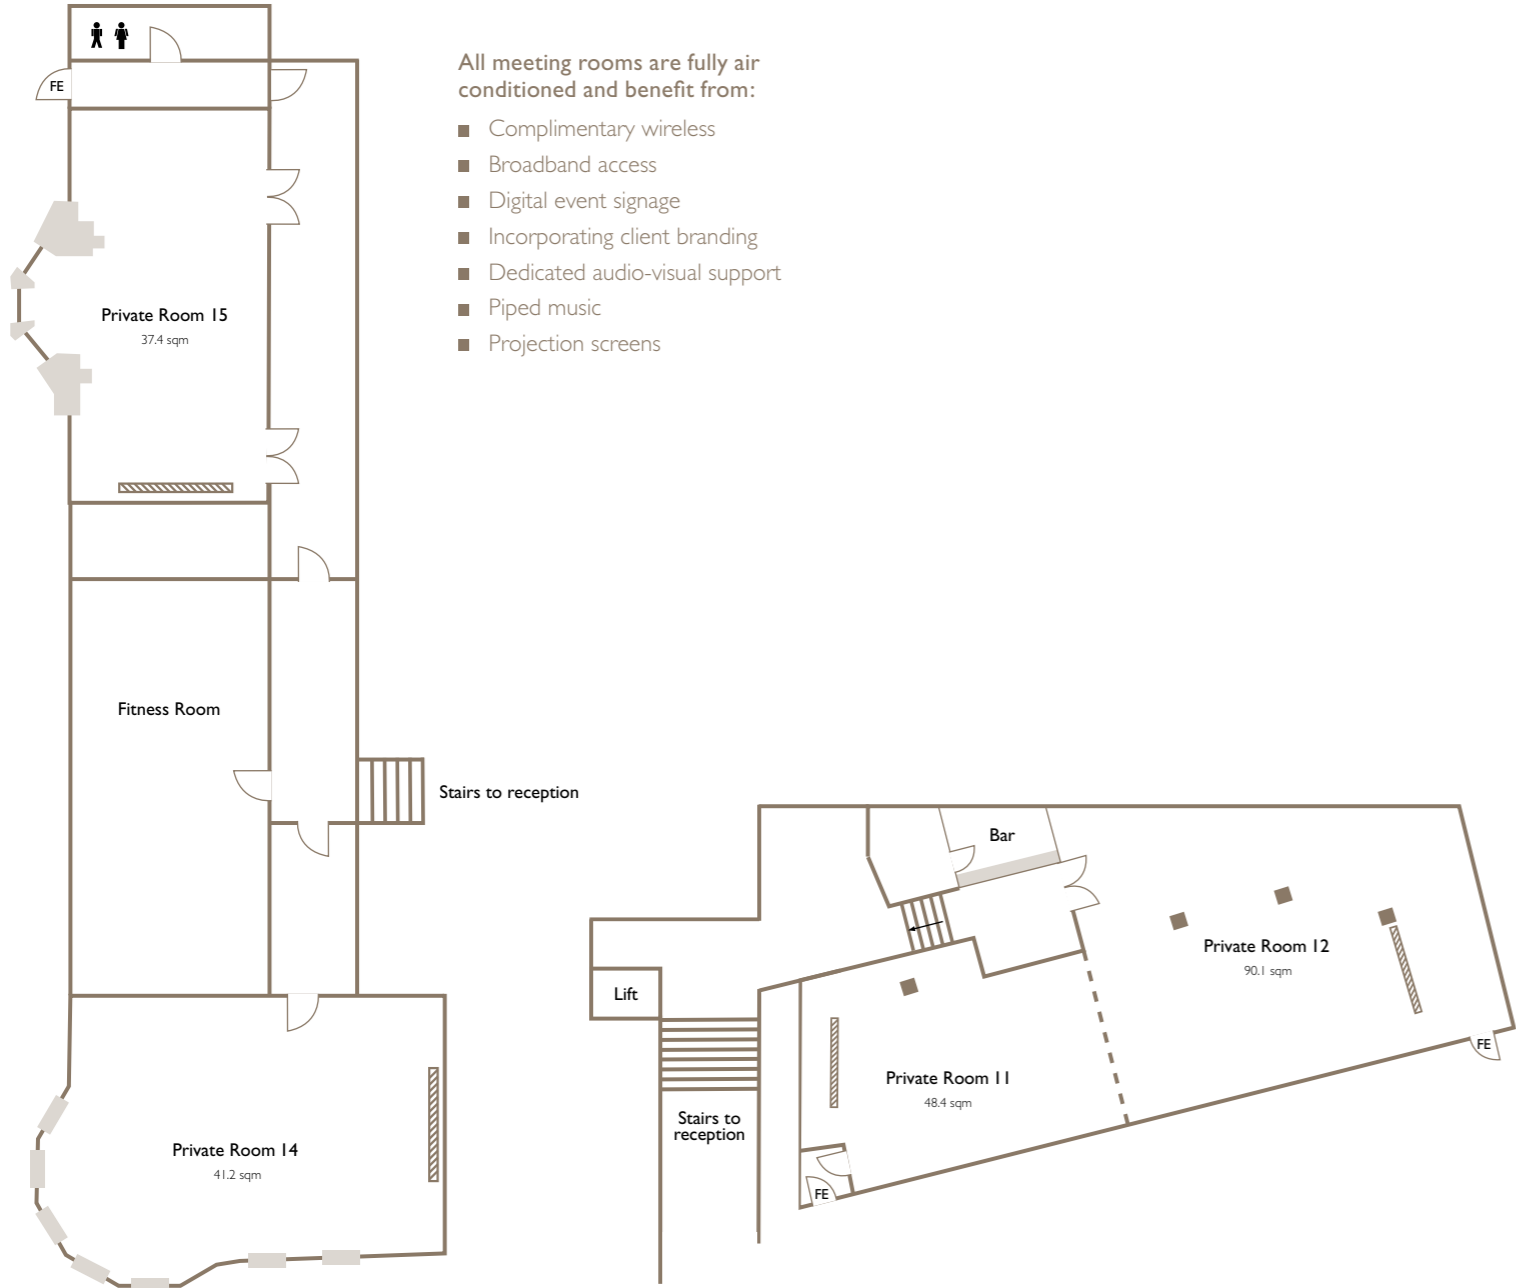

Capacities

	Theatre	Classroom	Boardroom	U-Shape	Cabaret	Reception	Lunch/Dinner
Private Room 7	30	18	18	15	–	40	16
Private Room 8	12	6	8	6	–	–	10
Private Room 9 and 10	100	40	30	30	49	120	80
Private Room 9	25	15	12	12	15	30	12
Private Room 10	50	20	18	20	24	60	50
Private Room 11 and 12	120	50	35	35	64	150	120
Private Room 11	30	18	14	16	15	35	24
Private Room 12	60	30	20	20	30	100	50
Private Room 14	30	12	14	14	–	30	14
Private Room 15	30	12	14	14	–	25	14

Floor Dimensions

	Area	Length m (ft)	Width m (ft)	Height m (ft)
Private Room 7	41 m ² (441 ft ²)	8.2 m (26'90")	5.0 m (16'40")	2.8 m (9'18")
Private Room 8	29 m ² (313 ft ²)	5.4 m (17'71")	5.4 m (17'70")	2.8 m (9'18")
Private Room 9 and 10	118.4 m ² (1274 ft ²)	18.8 m (61'66")	6.3 m (20'66")	2.6 m (8'52")
Private Room 9	39 m ² (421 ft ²)	8.9 m (29'19")	4.4 m (14'43")	2.6 m (8'52")
Private Room 10	68 m ² (735 ft ²)	9.9 m (32'47")	6.9 m (22'63")	2.6 m (8'52")
Private Room 11 and 12	138.5 m ² (1477 ft ²)	19.9 m (65'27")	6.9 m (22'63")	2.6 m (8'52")
Private Room 11	48.4 m ² (451 ft ²)	8.4 m (27'55")	5.0 m (16'40")	2.6 m (8'52")
Private Room 12	90.1 m ² (779 ft ²)	11.5 m (37'72")	6.3 m (20'66")	2.6 m (8'52")
Private Room 14	41.2 m ² (430 ft ²)	8 m (26'24")	5 m (16'40")	2.6 m (8'52")
Private Room 15	37.4 m ² (387 ft ²)	9 m (29'52")	4.0 m (13'12")	2.6 m (8'52")

Lower Ground Floor

All meeting rooms are fully air conditioned and benefit from:

- Complimentary wireless
- Broadband access
- Digital event signage
- Incorporating client branding
- Dedicated audio-visual support
- Piped music
- Projection screens