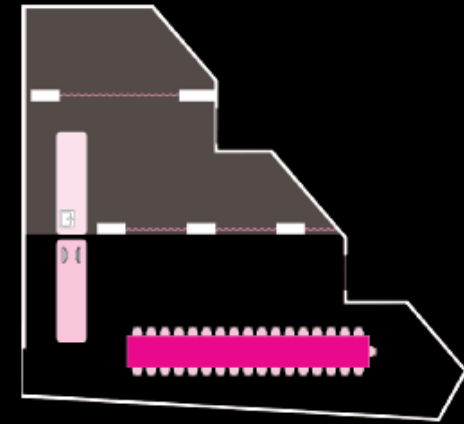

Accommodating up to 66 guests seated, or 80 guests cocktail style, Chii 1 is here for you to make your mark; from ringing wedding bells to blowing out birthday candles and everything in between.

STANDING: 80 GUESTS

SEATED: 60 GUESTS

SEATED: 44 GUESTS

SEATED: 35 GUESTS

CHII 2

SEATED: 30 GUESTS

SEATED: 22 GUESTS

STANDING: 40 GUESTS

STANDING: 50 GUESTS*