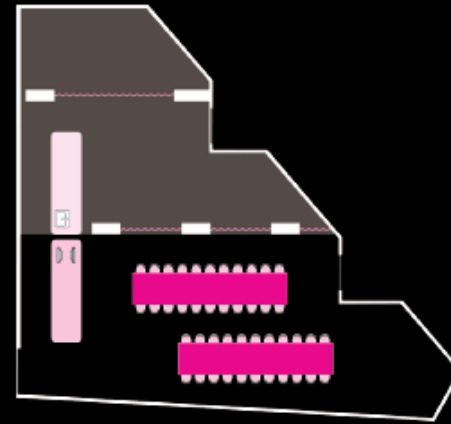

SEATED: 44 GUESTS