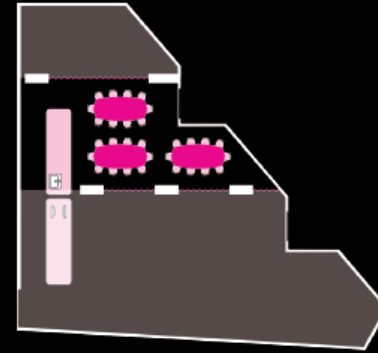

STANDING: 120 GUESTS

SEATED: 111 GUESTS

MIXED FORMAT: 66 GUESTS

GOGO EXCLUSIVE USE

GOGO EXCLUSIVE USE

SEATED: 85-90 GUESTS

Next to Chin Chin lies its mistress GOGO.

A mysterious and seductive annex dining room for events looking to explore the dark side.

Accommodating up to 66 guests seated, or 80 guests cocktail style, Chii 1 is here for you to make your mark; from ringing wedding bells to blowing out birthday candles and everything in between.

STANDING: 80 GUESTS

SEATED: 60 GUESTS

SEATED: 44 GUESTS

SEATED: 35 GUESTS

CHII 2

SEATED: 30 GUESTS

SEATED: 22 GUESTS

STANDING: 40 GUESTS

STANDING: 50 GUESTS*

*CHII 2 + CHII 3 combined

CHI 3

SEATED: 16 GUESTS*

*Chin Chin recommends 14 guests or less for comfort

SEATED: 12 GUESTS