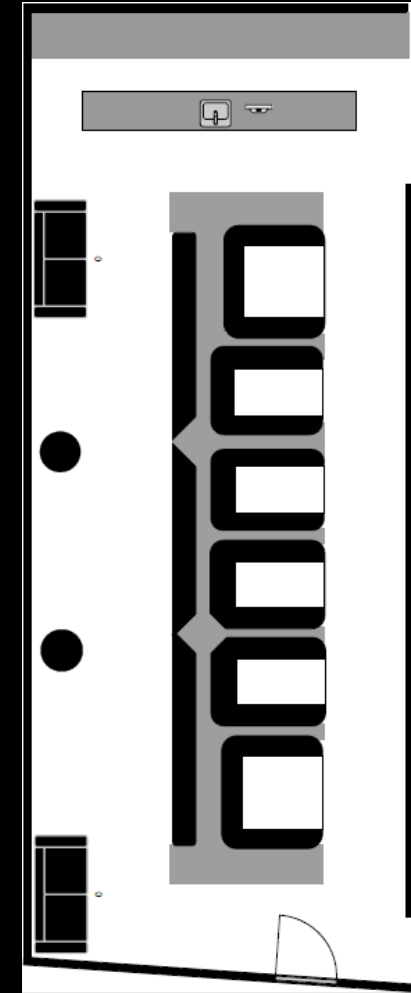

STANDING: 100 GUESTS