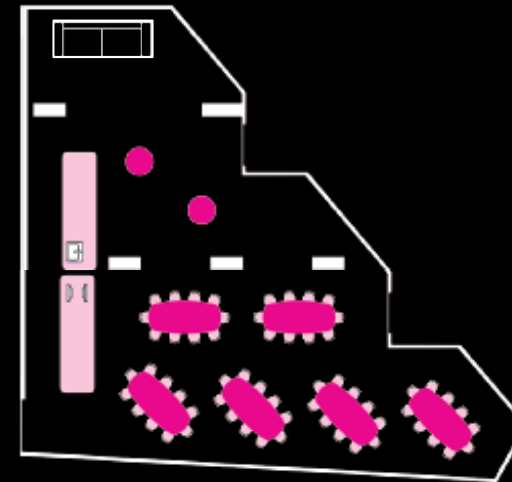

Venture downstairs from the buzzing main restaurant and you'll find our events level Chii Town spanning across three versatile spaces.

From corporate dinners, awards nights and cocktail parties, to weddings, presentations and media launches let our expert team bring your vision to life in true Chin Chin style!

STANDING: 120 GUESTS

SEATED: 111 GUESTS

MIXED FORMAT: 66 GUESTS

GOGO EXCLUSIVE USE

GOGO EXCLUSIVE USE

SEATED: 85-90 GUESTS

Next to Chin Chin lies its mistress GOGO.

A mysterious and seductive annex dining room for events looking to explore the dark side.

GOGO can host up to 75 guests seated across nine tables. On the right-hand side of the room, there are four booths seating eight guests and two booths seating 6. On the left-hand side, there are three tables of 10.