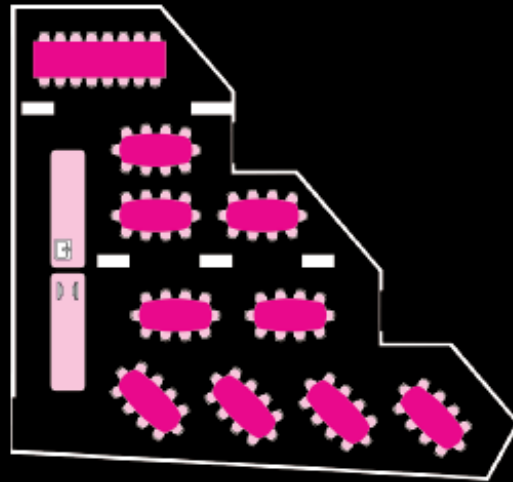

CHIN CHIN SYDNEY EVENTS

46 WENTWORTH AVENUE, SURRY HILLS | 02 9281 3322
WWW.CHINCHIN.SYDNEY | EVENTS@CHINCHINSYDNEY.COM.AU

CHI TOWN EXCLUSIVE USE

CHI TOWN EXCLUSIVE USE

Set in the heart of Surry Hills and located in one of Sydney's most iconic buildings you'll find Chin Chin Sydney.

Venture downstairs from the buzzing main restaurant and you'll find our events level Chii Town spanning across three versatile spaces.

From corporate dinners, awards nights and cocktail parties, to weddings, presentations and media launches let our expert team bring your vision to life in true Chin Chin style!

STANDING: 120 GUESTS

SEATED: 111 GUESTS

MIXED FORMAT: 66 GUESTS

GOGO EXCLUSIVE USE

GOGO EXCLUSIVE USE

SEATED: 85-90 GUESTS

Next to Chin Chin lies its mistress GOGO.

A mysterious and seductive annex dining room for events looking to explore the dark side.

GOGO can host up to 75 guests seated across nine tables. On the right-hand side of the room, there are four booths seating eight guests and two booths seating 6. On the left-hand side, there are three tables of 10.