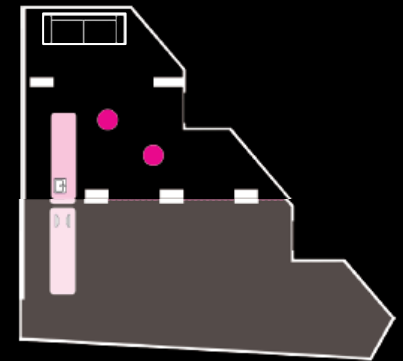

STANDING: 120 GUESTS

SEATED: 111 GUESTS

MIXED FORMAT: 66 GUESTS

GOGO EXCLUSIVE USE

GOGO EXCLUSIVE USE

SEATED: 85-90 GUESTS

Next to Chin Chin lies its mistress GOGO.

A mysterious and seductive annex dining room for events looking to explore the dark side.

Accommodating up to 66 guests seated, or 80 guests cocktail style, Chii 1 is here for you to make your mark; from ringing wedding bells to blowing out birthday candles and everything in between.

STANDING: 80 GUESTS

SEATED: 60 GUESTS

SEATED: 44 GUESTS

SEATED: 35 GUESTS

CHII 2

SEATED: 30 GUESTS

SEATED: 22 GUESTS

STANDING: 40 GUESTS

STANDING: 50 GUESTS*

*CHII 2 + CHII 3 combined

CHI 3

SEATED: 16 GUESTS*

*Chin Chin recommends 14 guests or less for comfort

SEATED: 12 GUESTS