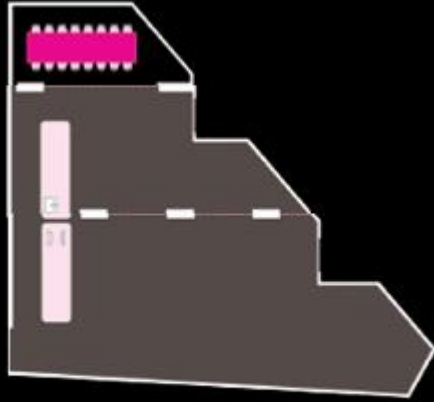

STANDING: 120 GUESTS

SEATED: 111 GUESTS

MIXED FORMAT: 66 GUESTS

GOGO EXCLUSIVE USE

GOGO EXCLUSIVE USE

SEATED: 85-90 GUESTS

Next to Chin Chin lies its mistress GOGO.

A mysterious and seductive annex dining room for events looking to explore the dark side.

SEATED: 60 GUESTS

SEATED: 44 GUESTS

SEATED: 35 GUESTS

CHII 2

SEATED: 30 GUESTS

SEATED: 22 GUESTS

STANDING: 40 GUESTS

STANDING: 50 GUESTS*

*CHII 2 + CHII 3 combined

CHI 3

SEATED: 16 GUESTS*

*Chin Chin recommends 14 guests or less for comfort

SEATED: 12 GUESTS