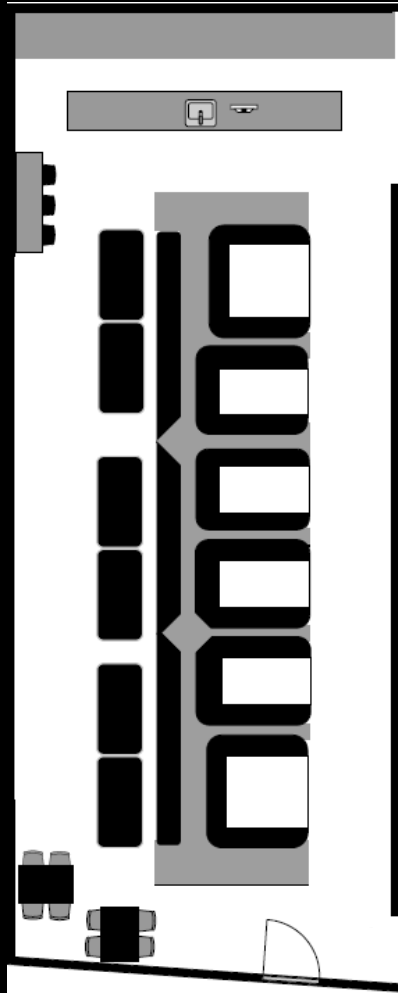

STANDING: 120 GUESTS

SEATED: 111 GUESTS

MIXED FORMAT: 66 GUESTS

GOGO EXCLUSIVE USE

GOGO EXCLUSIVE USE

SEATED: 85-90 GUESTS

Next to Chin Chin lies its mistress GOGO.

A mysterious and seductive annex dining room for events looking to explore the dark side.

GOGO can host up to 75 guests seated across nine tables. On the right-hand side of the room, there are four booths seating eight guests and two booths seating 6. On the left-hand side, there are three tables of 10.