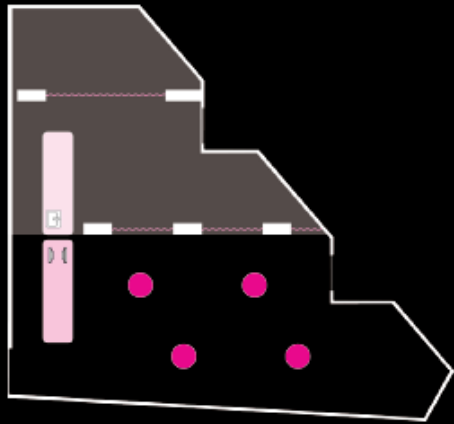

STANDING: 120 GUESTS

SEATED: 111 GUESTS

MIXED FORMAT: 66 GUESTS

GOGO EXCLUSIVE USE

GOGO EXCLUSIVE USE

SEATED: 85-90 GUESTS

Next to Chin Chin lies its mistress GOGO.

A mysterious and seductive annex dining room for events looking to explore the dark side.

GOGO can host up to 75 guests seated across nine tables. On the right-hand side of the room, there are four booths seating eight guests and two booths seating 6. On the left-hand side, there are three tables of 10.

GOGO is available to hire out exclusively on selected days only.

STANDING: 100 GUESTS

CHII I

CHII I

Down a neon hallway that spills into this vibrant space Chii 1, is perfect for larger groups with a versatile array of setup options to suit your occasion.

Accommodating up to 66 guests seated, or 80 guests cocktail style, Chii 1 is here for you to make your mark; from ringing wedding bells to blowing out birthday candles and everything in between.

STANDING: 80 GUESTS