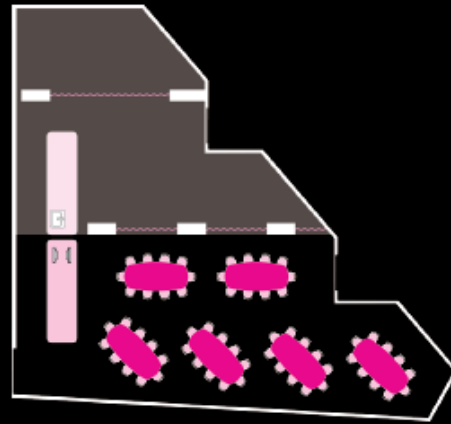

STANDING: 120 GUESTS

SEATED: 111 GUESTS

MIXED FORMAT: 66 GUESTS

GOGO EXCLUSIVE USE

GOGO EXCLUSIVE USE

SEATED: 85-90 GUESTS

Next to Chin Chin lies its mistress GOGO.

A mysterious and seductive annex dining room for events looking to explore the dark side.

GOGO can host up to 75 guests seated across nine tables. On the right-hand side of the room, there are four booths seating eight guests and two booths seating 6. On the left-hand side, there are three tables of 10.

GOGO is available to hire out exclusively on selected days only.

STANDING: 100 GUESTS

CHII I

CHII I

Down a neon hallway that spills into this vibrant space Chii 1, is perfect for larger groups with a versatile array of setup options to suit your occasion.

Accommodating up to 66 guests seated, or 80 guests cocktail style, Chii 1 is here for you to make your mark; from ringing wedding bells to blowing out birthday candles and everything in between.

STANDING: 80 GUESTS