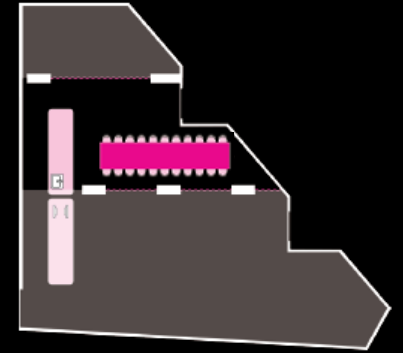

STANDING: 120 GUESTS

SEATED: 111 GUESTS

MIXED FORMAT: 66 GUESTS

GOGO EXCLUSIVE USE

GOGO EXCLUSIVE USE

SEATED: 85-90 GUESTS

Next to Chin Chin lies its mistress GOGO.

A mysterious and seductive annex dining room for events looking to explore the dark side.

Accommodating up to 66 guests seated, or 80 guests cocktail style, Chii 1 is here for you to make your mark; from ringing wedding bells to blowing out birthday candles and everything in between.

STANDING: 80 GUESTS

SEATED: 60 GUESTS

SEATED: 44 GUESTS

SEATED: 35 GUESTS

CHII 2

SEATED: 30 GUESTS

SEATED: 22 GUESTS

STANDING: 40 GUESTS

STANDING: 50 GUESTS*

*CHII 2 + CHII 3 combined

CHI 3

SEATED: 16 GUESTS*

*Chin Chin recommends 14 guests or less for comfort

SEATED: 12 GUESTS