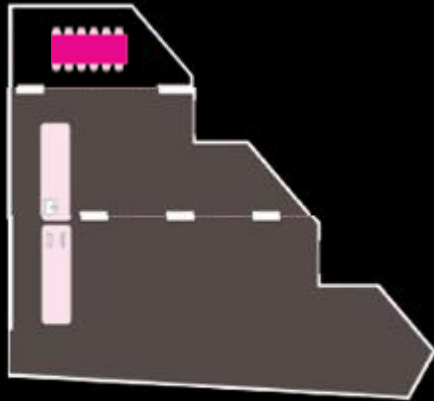

STANDING: 120 GUESTS

SEATED: 111 GUESTS

MIXED FORMAT: 66 GUESTS

GOGO EXCLUSIVE USE

GOGO EXCLUSIVE USE

SEATED: 85-90 GUESTS

Next to Chin Chin lies its mistress GOGO.

A mysterious and seductive annex dining room for events looking to explore the dark side.

Accommodating up to 66 guests seated, or 80 guests cocktail style, Chii 1 is here for you to make your mark; from ringing wedding bells to blowing out birthday candles and everything in between.

STANDING: 80 GUESTS

SEATED: 60 GUESTS

SEATED: 44 GUESTS

SEATED: 35 GUESTS

CHII 2

SEATED: 30 GUESTS

SEATED: 22 GUESTS

STANDING: 40 GUESTS

STANDING: 50 GUESTS*

*CHII 2 + CHII 3 combined

CHI 3

SEATED: 16 GUESTS*

*Chin Chin recommends 14 guests or less for comfort

SEATED: 12 GUESTS