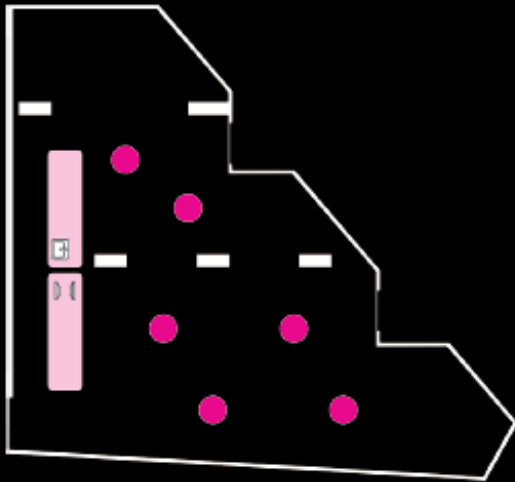

CHIN CHIN SYDNEY EVENTS

46 WENTWORTH AVENUE, SURRY HILLS | 02 9281 3322
WWW.CHINCHIN.SYDNEY | EVENTS@CHINCHINSYDNEY.COM.AU

CHI TOWN EXCLUSIVE USE

CHI TOWN EXCLUSIVE USE

Set in the heart of Surry Hills and located in one of Sydney's most iconic buildings you'll find Chin Chin Sydney.

Venture downstairs from the buzzing main restaurant and you'll find our events level Chii Town spanning across three versatile spaces.

From corporate dinners, awards nights and cocktail parties, to weddings, presentations and media launches let our expert team bring your vision to life in true Chin Chin style!

STANDING: 120 GUESTS

SEATED: 111 GUESTS

MIXED FORMAT: 66 GUESTS

GOGO EXCLUSIVE USE

GOGO EXCLUSIVE USE

SEATED: 85-90 GUESTS

Next to Chin Chin lies its mistress GOGO.

A mysterious and seductive annex dining room for events looking to explore the dark side.

GOGO can host up to 75 guests seated across nine tables. On the right-hand side of the room, there are four booths seating eight guests and two booths seating 6. On the left-hand side, there are three tables of 10.