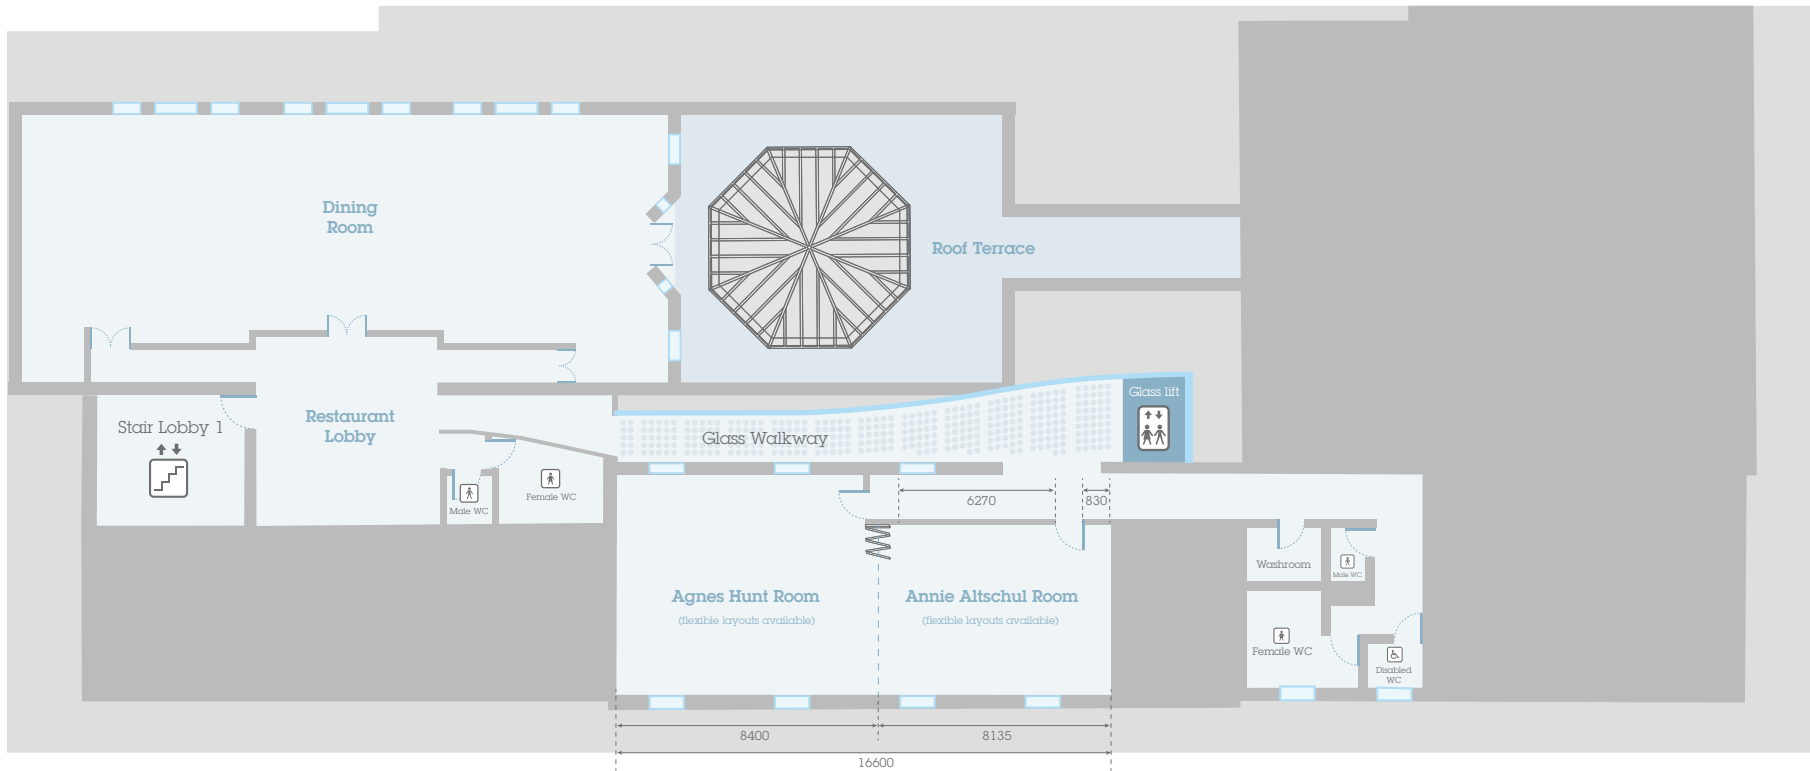

Ground floor

HENRIETTA PLACE

	Boardroom	Cabaret	Classroom	Theatre	U-Shape	U-Shape + Tables	Standing
Cowdray Hall	40	96	50	150	50	50	200
Council Room	25	40	20	40	30	20	100

	Boardroom
The Mona Grey Room	12
The McFarlane Room	14
The Sarah Swift Room	12
The Hilda Marjorie Simpson Room	15

First floor

	Boardroom	Cabaret	Classroom	Theatre	U-Shape	U-Shape + Tables	Standing
The Annie Altschul Room / The Agnes Hunt Room	44	70	50	100	-	-	100
The Annie Altschul Room	26	30	25	40	25	25	50
The Agnes Hunt Room	26	30	30	50	25	25	50

Second floor

Boardroom

The Peggy Nuttall Room	12
IT Training Room	Details on request

Third floor

	Boardroom	Cabaret	Classroom	Theatre	U-Shape	U-Shape + Tables	Standing
The Rosalind Paget Room	26	40	-	81	30	25	60
The Edith Cavell Room	20	24	-	35	20	15	40
The Mary Seacole Room	10	-	-	-	-	-	-
The Betsi Cadwaladr Room	8	-	-	-	-	-	-
The Florence Nightingale Room	9	-	-	-	-	-	-