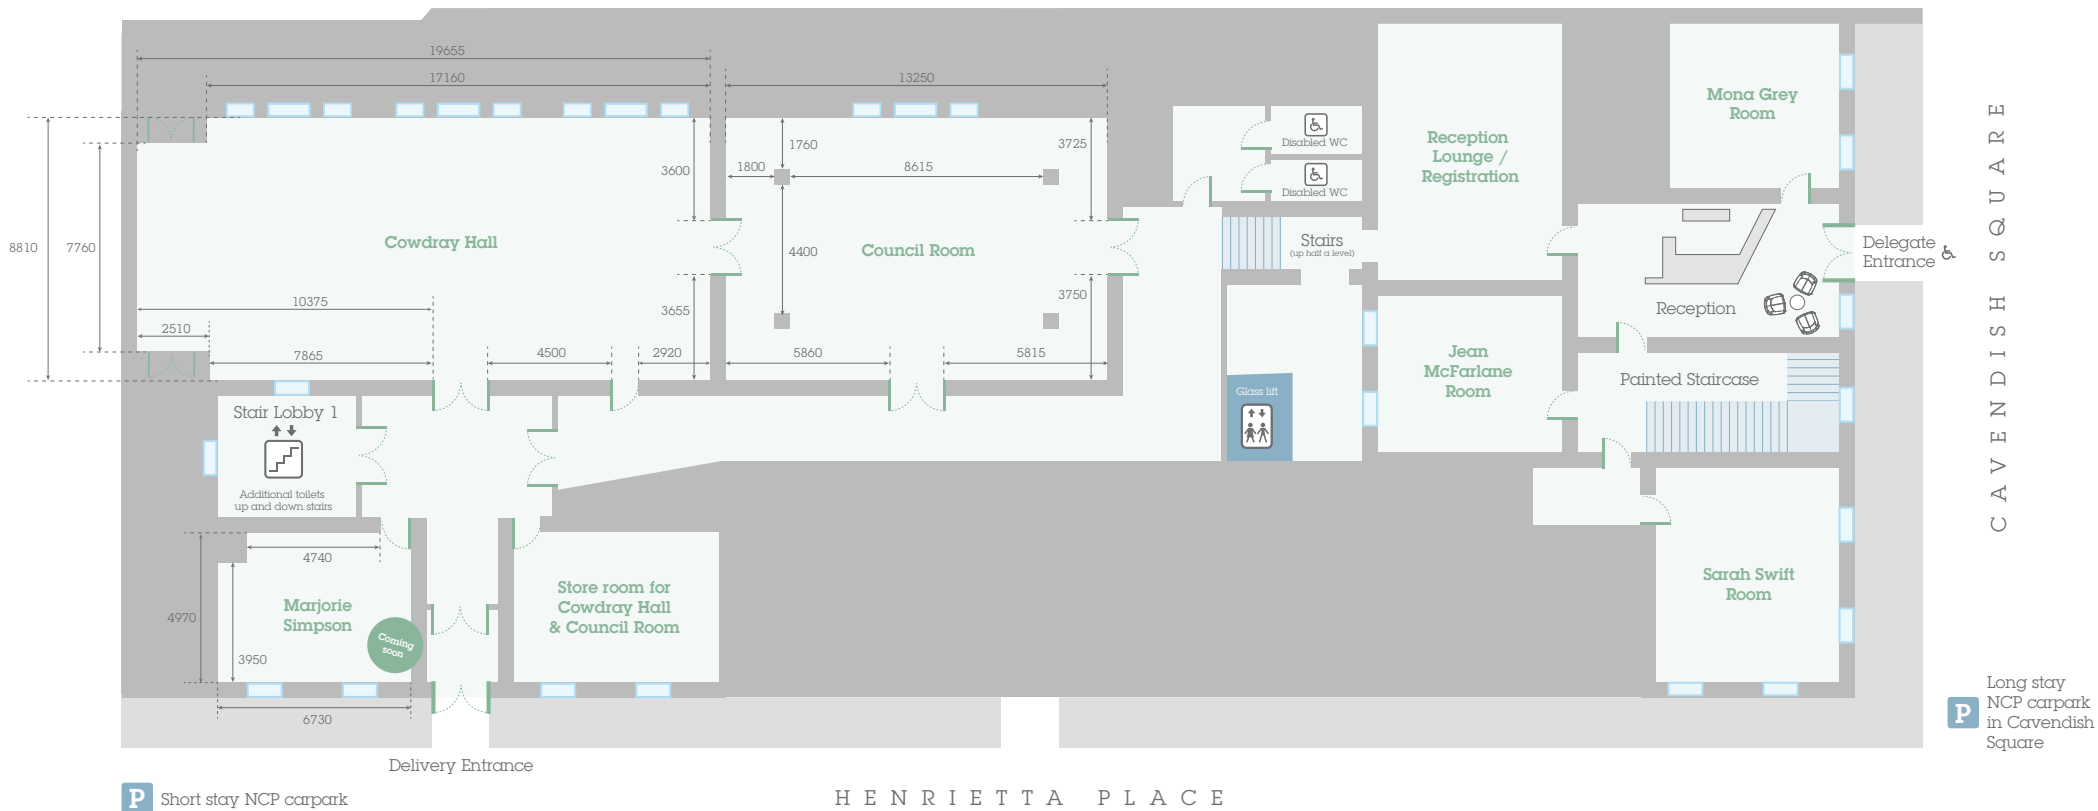

Ground floor

HENRIETTA PLACE

	Boardroom	Cabaret	Classroom	Theatre	U-Shape	U-Shape + Tables	Standing
Cowdray Hall	40	96	50	150	50	50	200
Council Room	25	40	20	40	30	20	100

	Boardroom
The Mona Grey Room	12
The McFarlane Room	14
The Sarah Swift Room	12
The Hilda Marjorie Simpson Room	15

First floor

	Boardroom	Cabaret	Classroom	Theatre	U-Shape	U-Shape + Tables	Standing
The Annie Altschul Room / The Agnes Hunt Room	44	70	50	100	-	-	100
The Annie Altschul Room	26	30	25	40	25	25	50
The Agnes Hunt Room	26	30	30	50	25	25	50

Second floor

Boardroom

The Peggy Nuttall Room	12
IT Training Room	Details on request

Third floor

	Boardroom	Cabaret	Classroom	Theatre	U-Shape	U-Shape + Tables	Standing
The Rosalind Paget Room	26	40	-	81	30	25	60
The Edith Cavell Room	20	24	-	35	20	15	40
The Mary Seacole Room	10	-	-	-	-	-	-
The Betsi Cadwaladr Room	8	-	-	-	-	-	-
The Florence Nightingale Room	9	-	-	-	-	-	-