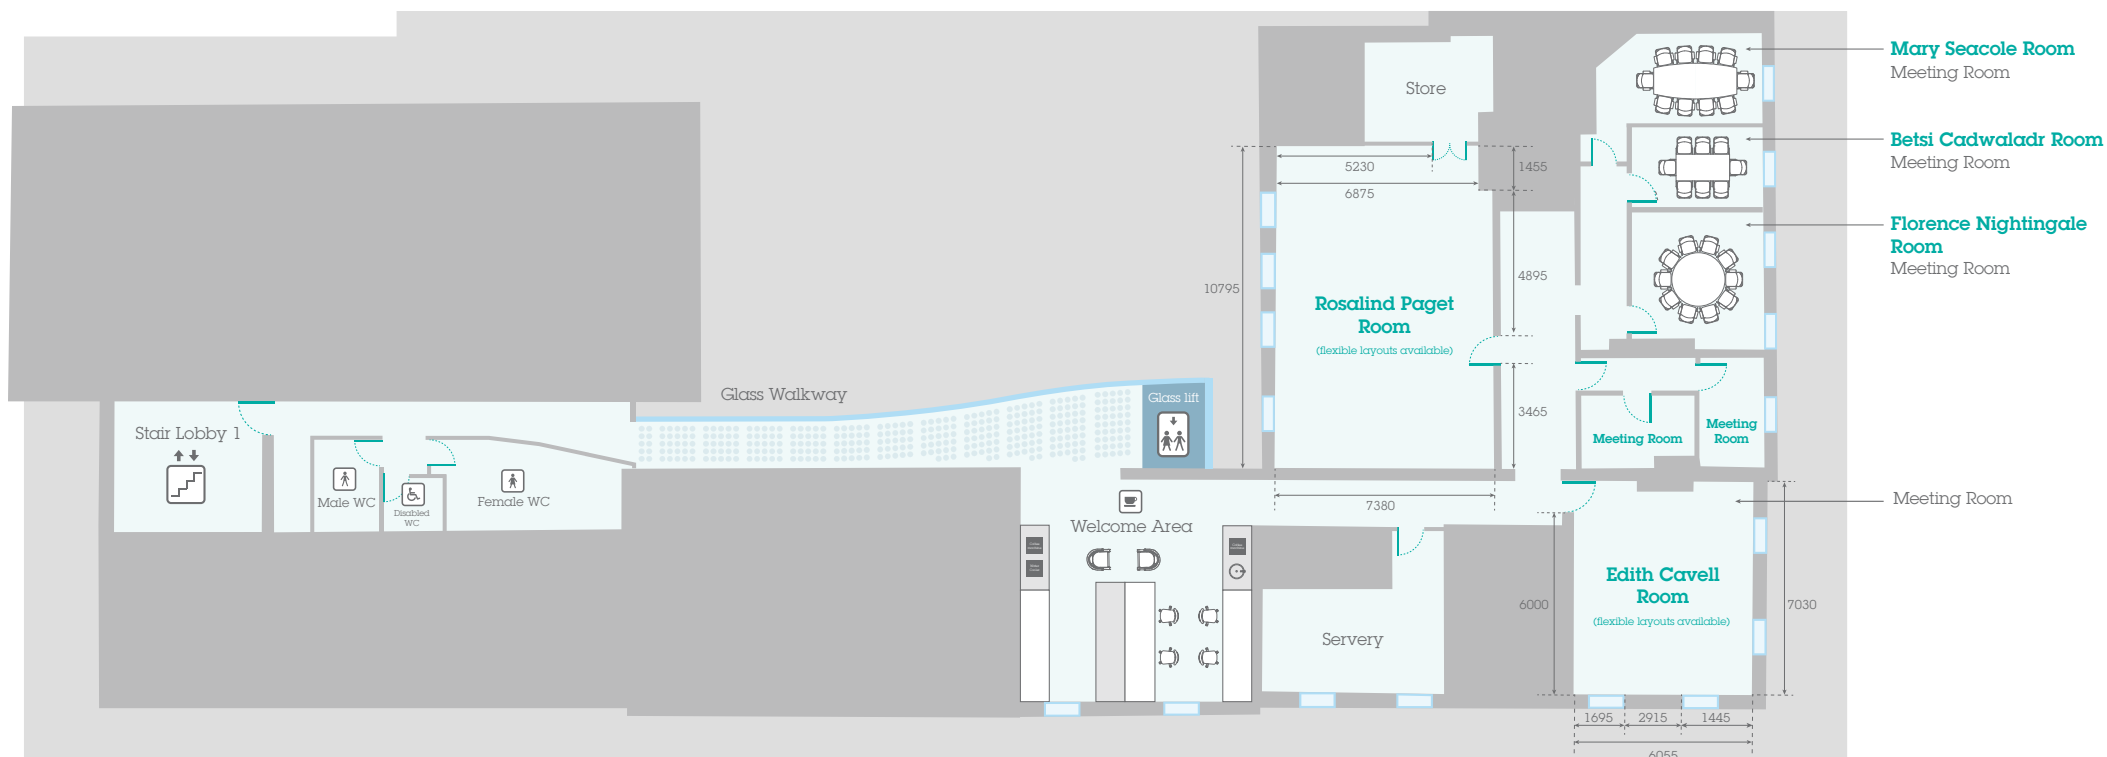

Ground floor

HENRIETTA PLACE

	Boardroom	Cabaret	Classroom	Theatre	U-Shape	U-Shape + Tables	Standing
Cowdray Hall	40	96	50	150	50	50	200
Council Room	25	40	20	40	30	20	100

	Boardroom
The Mona Grey Room	12
The McFarlane Room	14
The Sarah Swift Room	12
The Hilda Marjorie Simpson Room	15

First floor

	Boardroom	Cabaret	Classroom	Theatre	U-Shape	U-Shape + Tables	Standing
The Annie Altschul Room / The Agnes Hunt Room	44	70	50	100	-	-	100
The Annie Altschul Room	26	30	25	40	25	25	50
The Agnes Hunt Room	26	30	30	50	25	25	50

Second floor

Boardroom

The Peggy Nuttall Room	12
IT Training Room	Details on request

Third floor

	Boardroom	Cabaret	Classroom	Theatre	U-Shape	U-Shape + Tables	Standing
The Rosalind Paget Room	26	40	-	81	30	25	60
The Edith Cavell Room	20	24	-	35	20	15	40
The Mary Seacole Room	10	-	-	-	-	-	-
The Betsi Cadwaladr Room	8	-	-	-	-	-	-
The Florence Nightingale Room	9	-	-	-	-	-	-