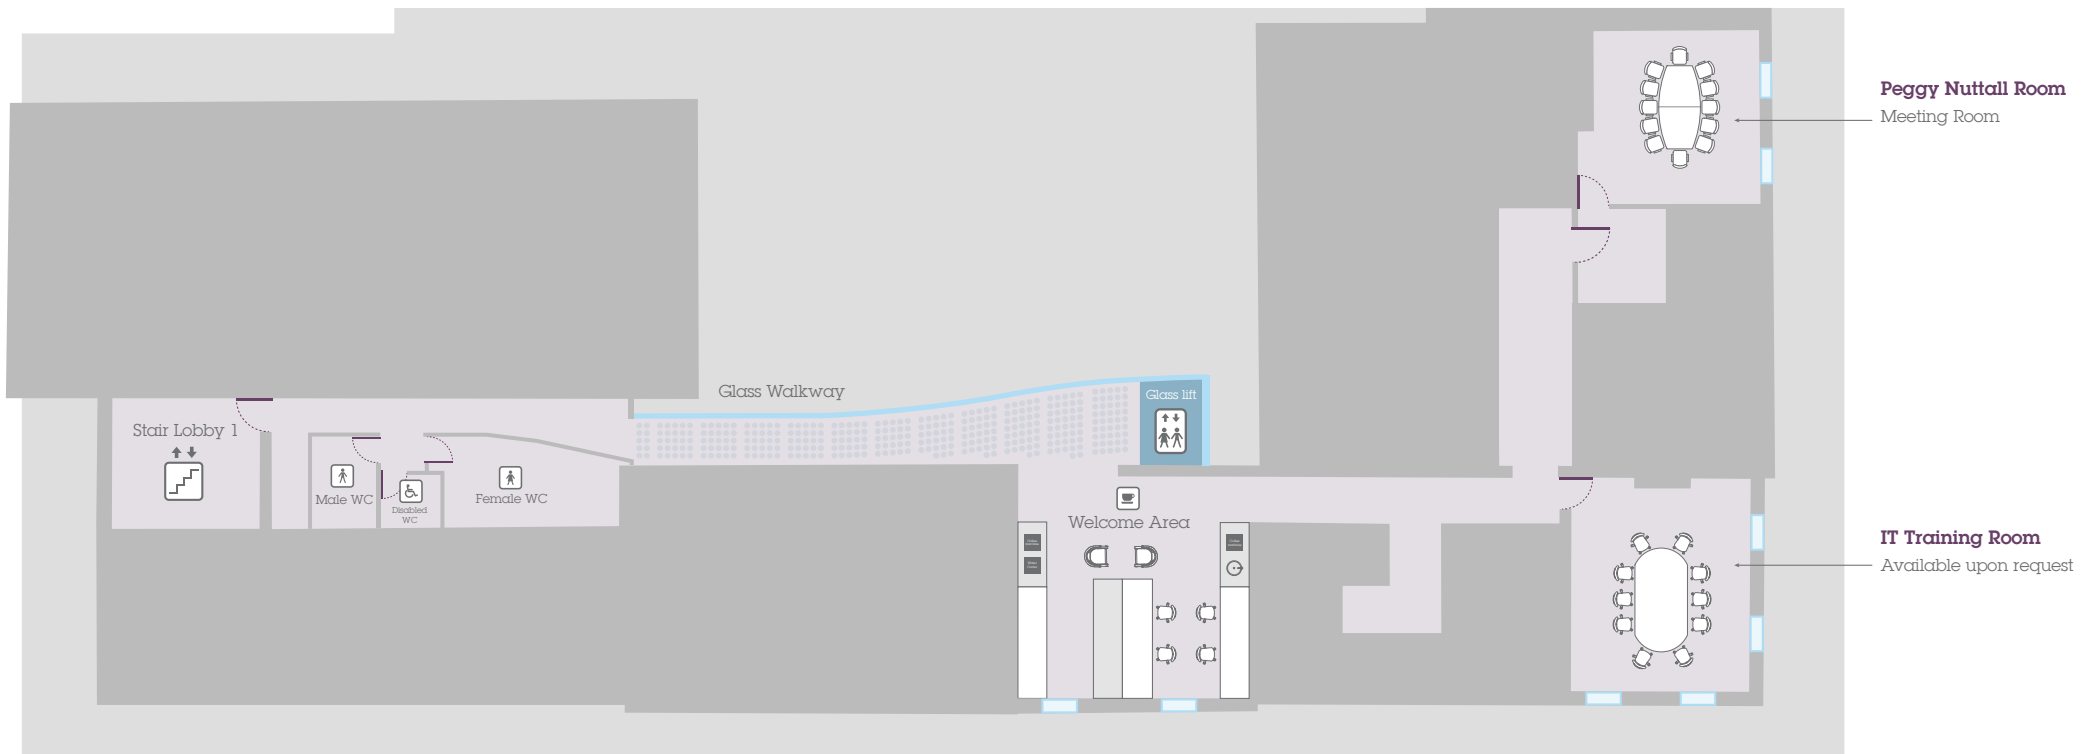

Ground floor

HENRIETTA PLACE

	Boardroom	Cabaret	Classroom	Theatre	U-Shape	U-Shape + Tables	Standing
Cowdray Hall	40	96	50	150	50	50	200
Council Room	25	40	20	40	30	20	100

	Boardroom
The Mona Grey Room	12
The McFarlane Room	14
The Sarah Swift Room	12
The Hilda Marjorie Simpson Room	15

First floor

	Boardroom	Cabaret	Classroom	Theatre	U-Shape	U-Shape + Tables	Standing
The Annie Altschul Room / The Agnes Hunt Room	44	70	50	100	-	-	100
The Annie Altschul Room	26	30	25	40	25	25	50
The Agnes Hunt Room	26	30	30	50	25	25	50

Second floor

Boardroom

The Peggy Nuttall Room	12
IT Training Room	Details on request

Third floor

	Boardroom	Cabaret	Classroom	Theatre	U-Shape	U-Shape + Tables	Standing
The Rosalind Paget Room	26	40	-	81	30	25	60
The Edith Cavell Room	20	24	-	35	20	15	40
The Mary Seacole Room	10	-	-	-	-	-	-
The Betsi Cadwaladr Room	8	-	-	-	-	-	-
The Florence Nightingale Room	9	-	-	-	-	-	-