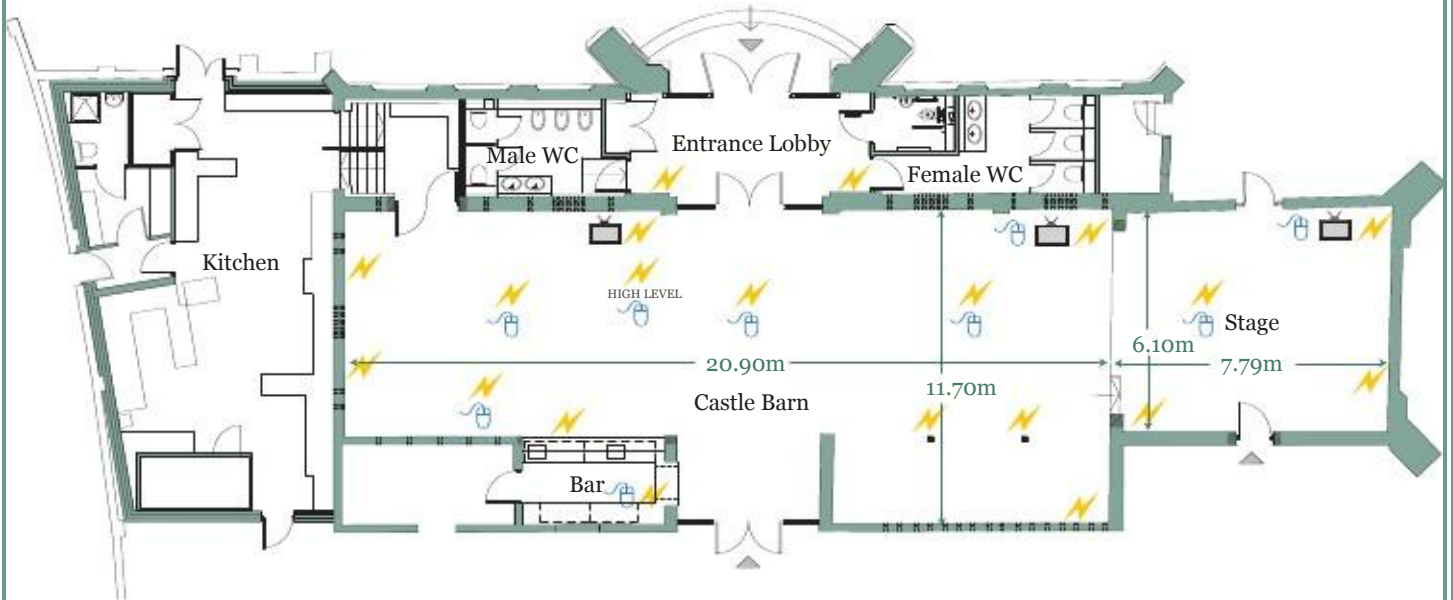

WASING

castle barn

Capacities	
Reception	300
Theatre	160
Dining	140
Cabaret (round tables)	70
Classroom	100
Banquet	60

Ceiling height 3.62m
Floor loading 5kN/m²
Door measurements
Height 2.38m
Width 2.13m

-  Network points
-  Plug sockets
-  TV / HDMI point

Please note: All measurements are approximate.