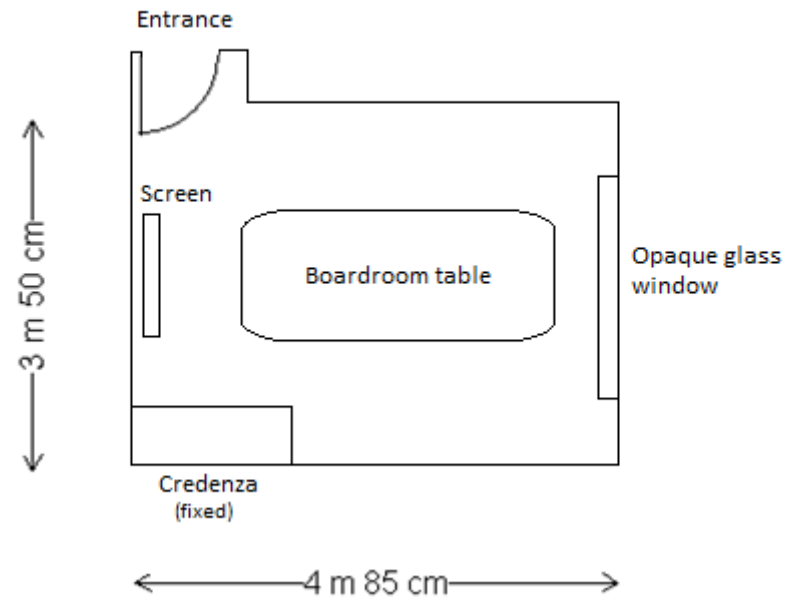

BOARDROOM II

GROUND FLOOR

30 Portman Square, London, W1H 7BH, United Kingdom
T: +44 (0)20 7486 5800 F: +44 (0)20 7486 1255
london.churchill.hyatt.com