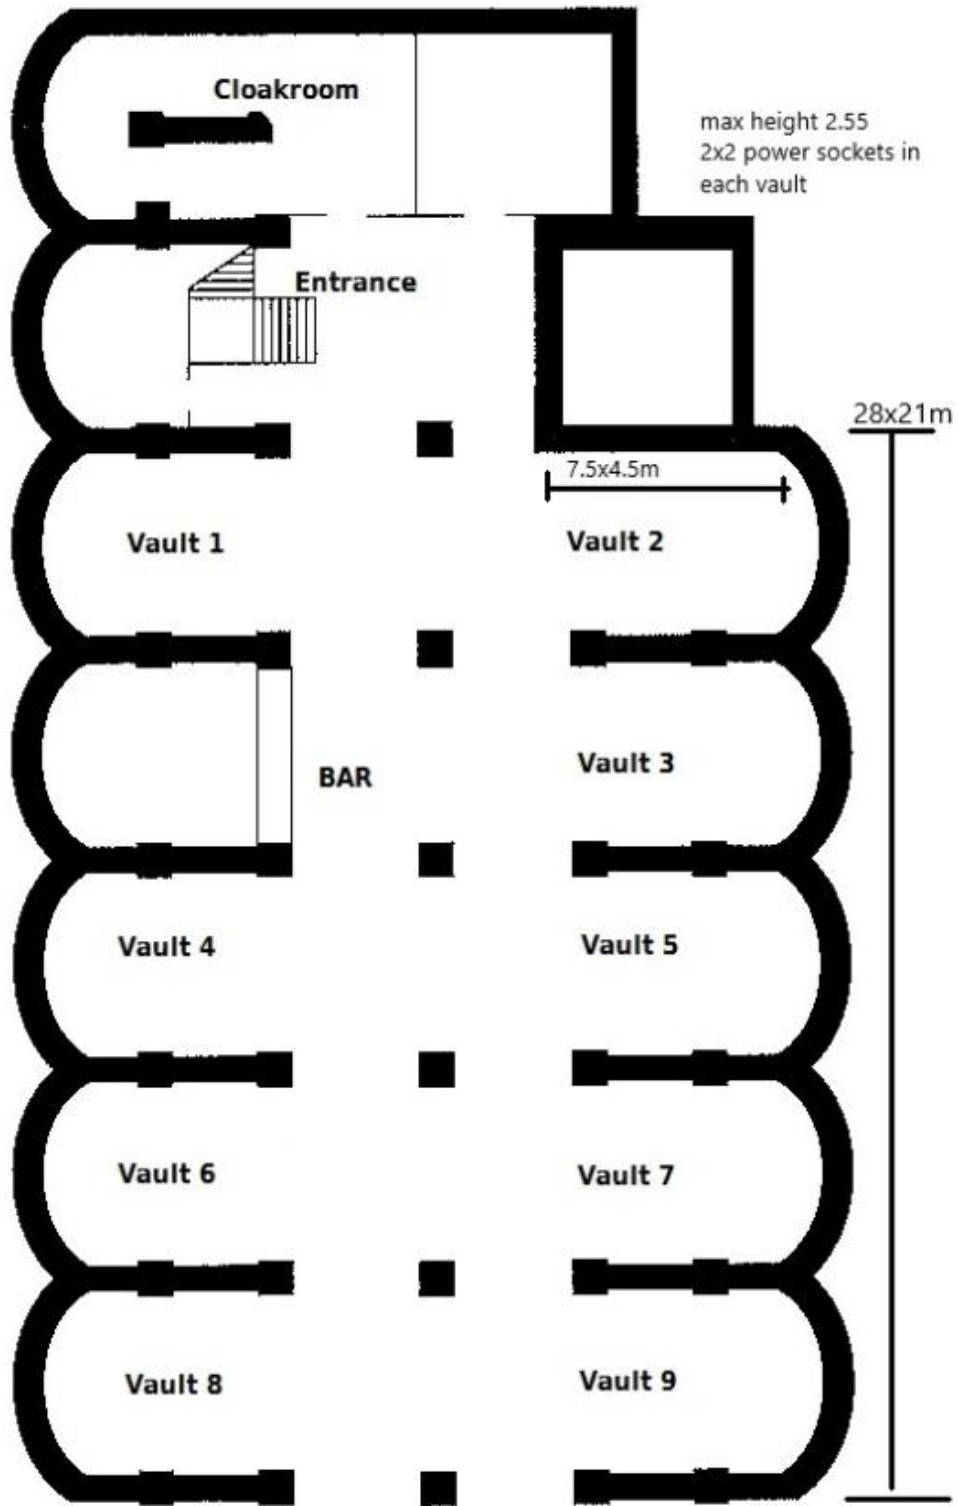

35x21m

max height 2.55
2x2 power sockets in
each vault

Entrance

Vault 1

Vault 2

7.5x4.5m

BAR

Vault 3

Vault 4

Vault 5

Vault 6

Vault 7

Vault 8

Vault 9

28x21m

Sound room and Kitchen