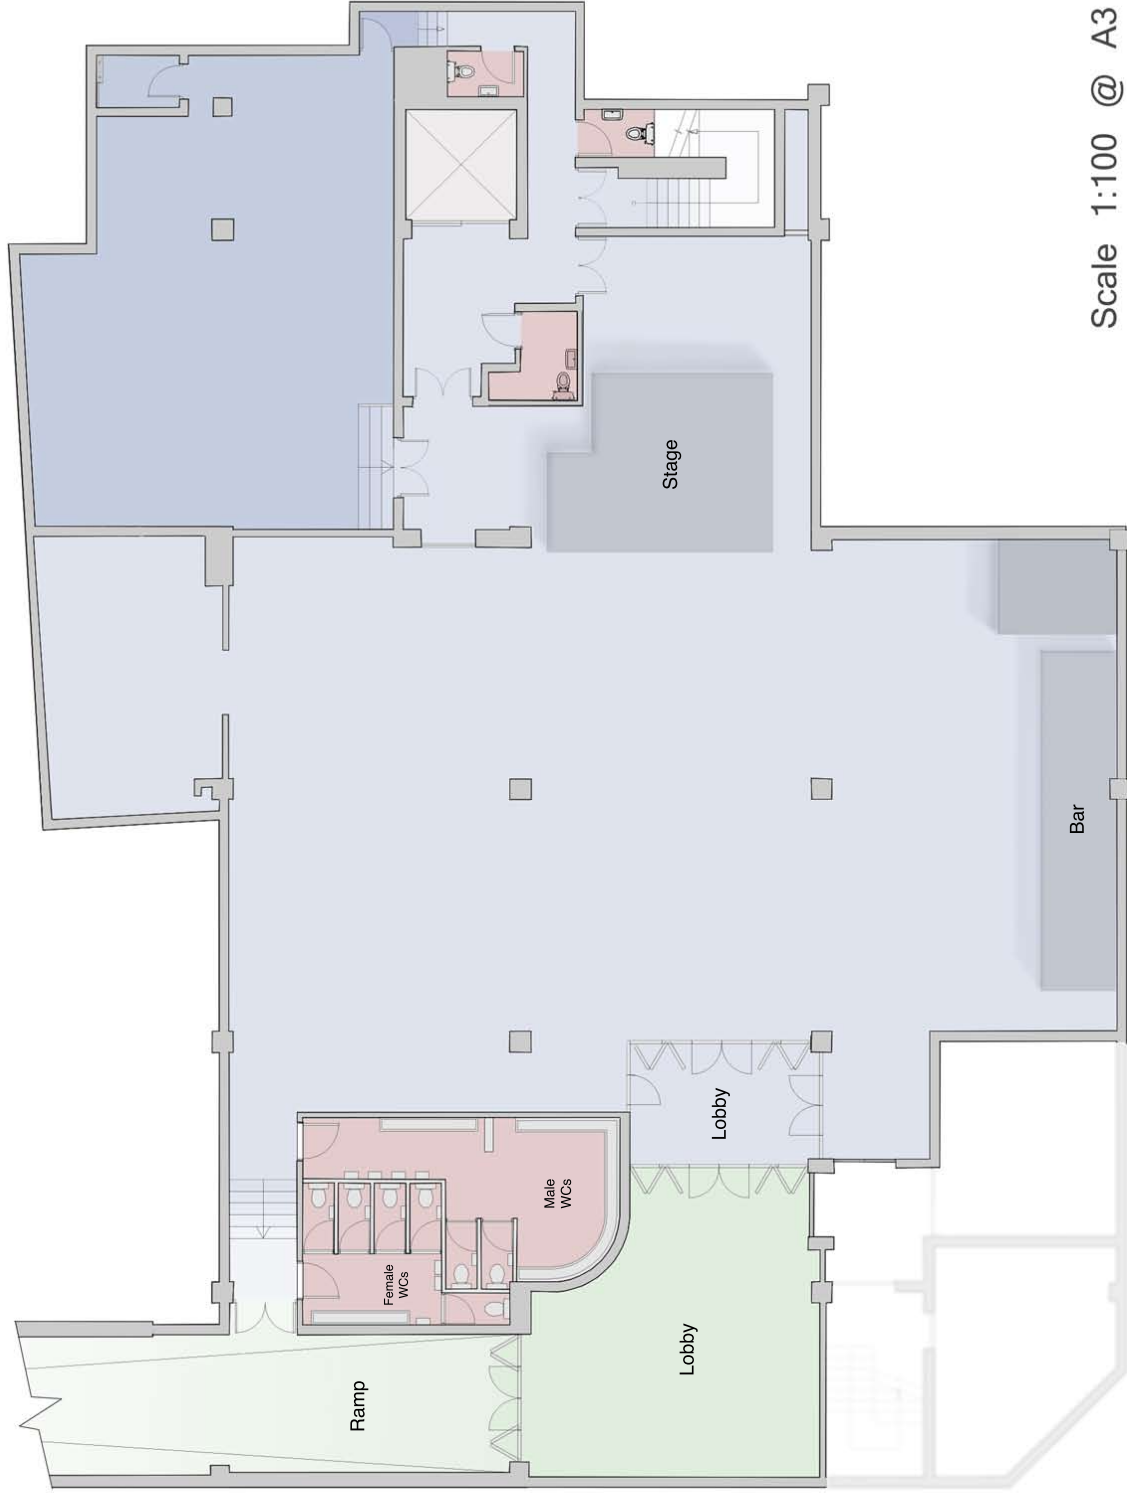

Stands

9 x tall mic stands
3 x short mic stand

DJ equipment

2 x Pioneer CDJ2000 Nexus
1 x Pioneer DJM900 Nexus
2 x Technics SL1210
2 x Shure trackmaster styli
1 x Taula 4 Rotary Mixer

Lighting Spec

Mangle

main room tech spec

Lights

Dance Floor

6 x Chauvet Intimidator LEDSpot 350
2 x ClayPaky Stormy CC full colour LED strobe/blinder

Stage front bar lighting

5 x Par56 parcan, tungsten wash
1 x 4 channel dimmer for the above
8 x LEDJ 7Q5 slimline LEDPar RGBW
4 x Chauvet Strike 4 4lite blinder

Floor Plan for Mangle

Scale 1:100 @ A3

Floor Plan including Wringer & Mangle Courtyard

Scale 1:100 @ A1 1:200 @ A3