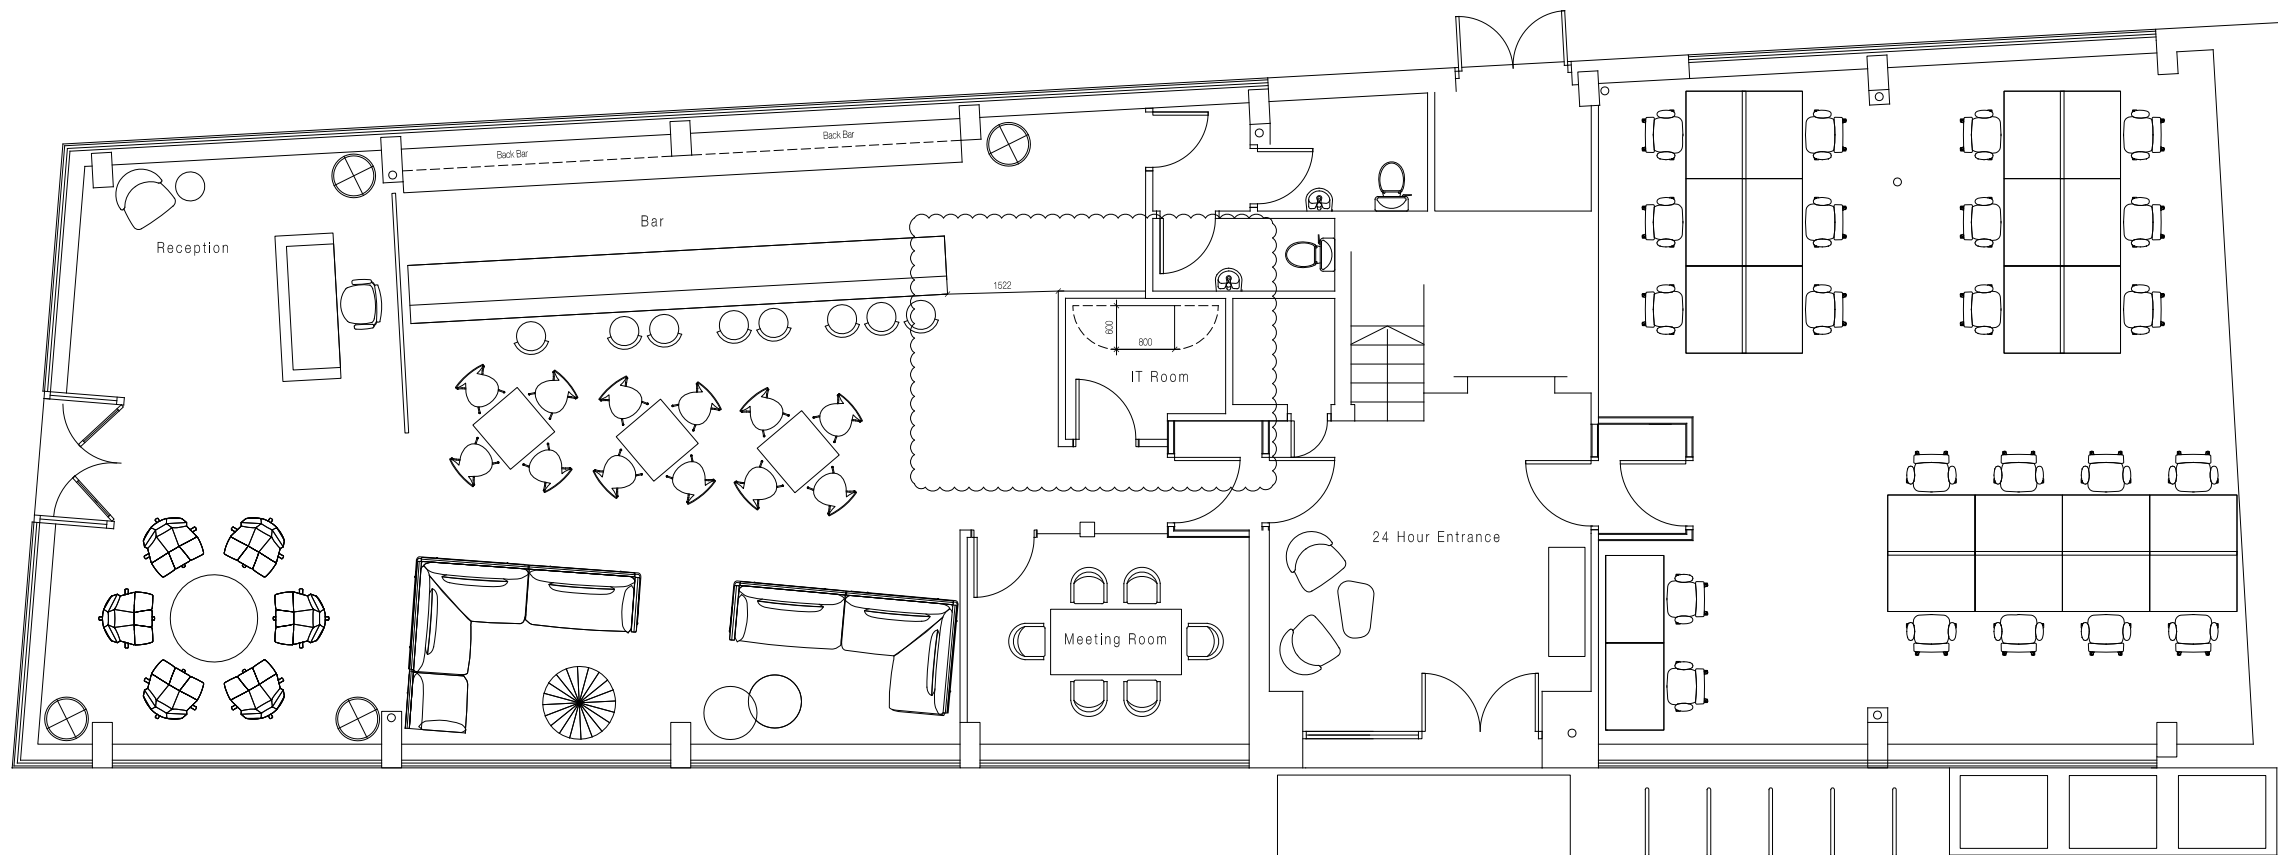

GROUND FLOOR

Key
Private Office = 22 No
Building Total Workstations = 147 No
Workstations Size = 1200 x 800

Rev	Date	Reason for Issue	Initials
P2	16/03/16	Issued For Information	LA
P1	06/03/16	Issued For Information	LA

Ventla
114-116 Curtain Road, London
Ground Floor Plan
CR(SK)008
Scale 1:50 @A1 P2
Create Interior Design Ltd - The Hop Stacks, StoneIslands Farm Barn
Weymouth, Hampshire, Tottonidge Walk, East Sussex, TN11 4BH
www.createinteriordesign.co.uk 01892 864 075