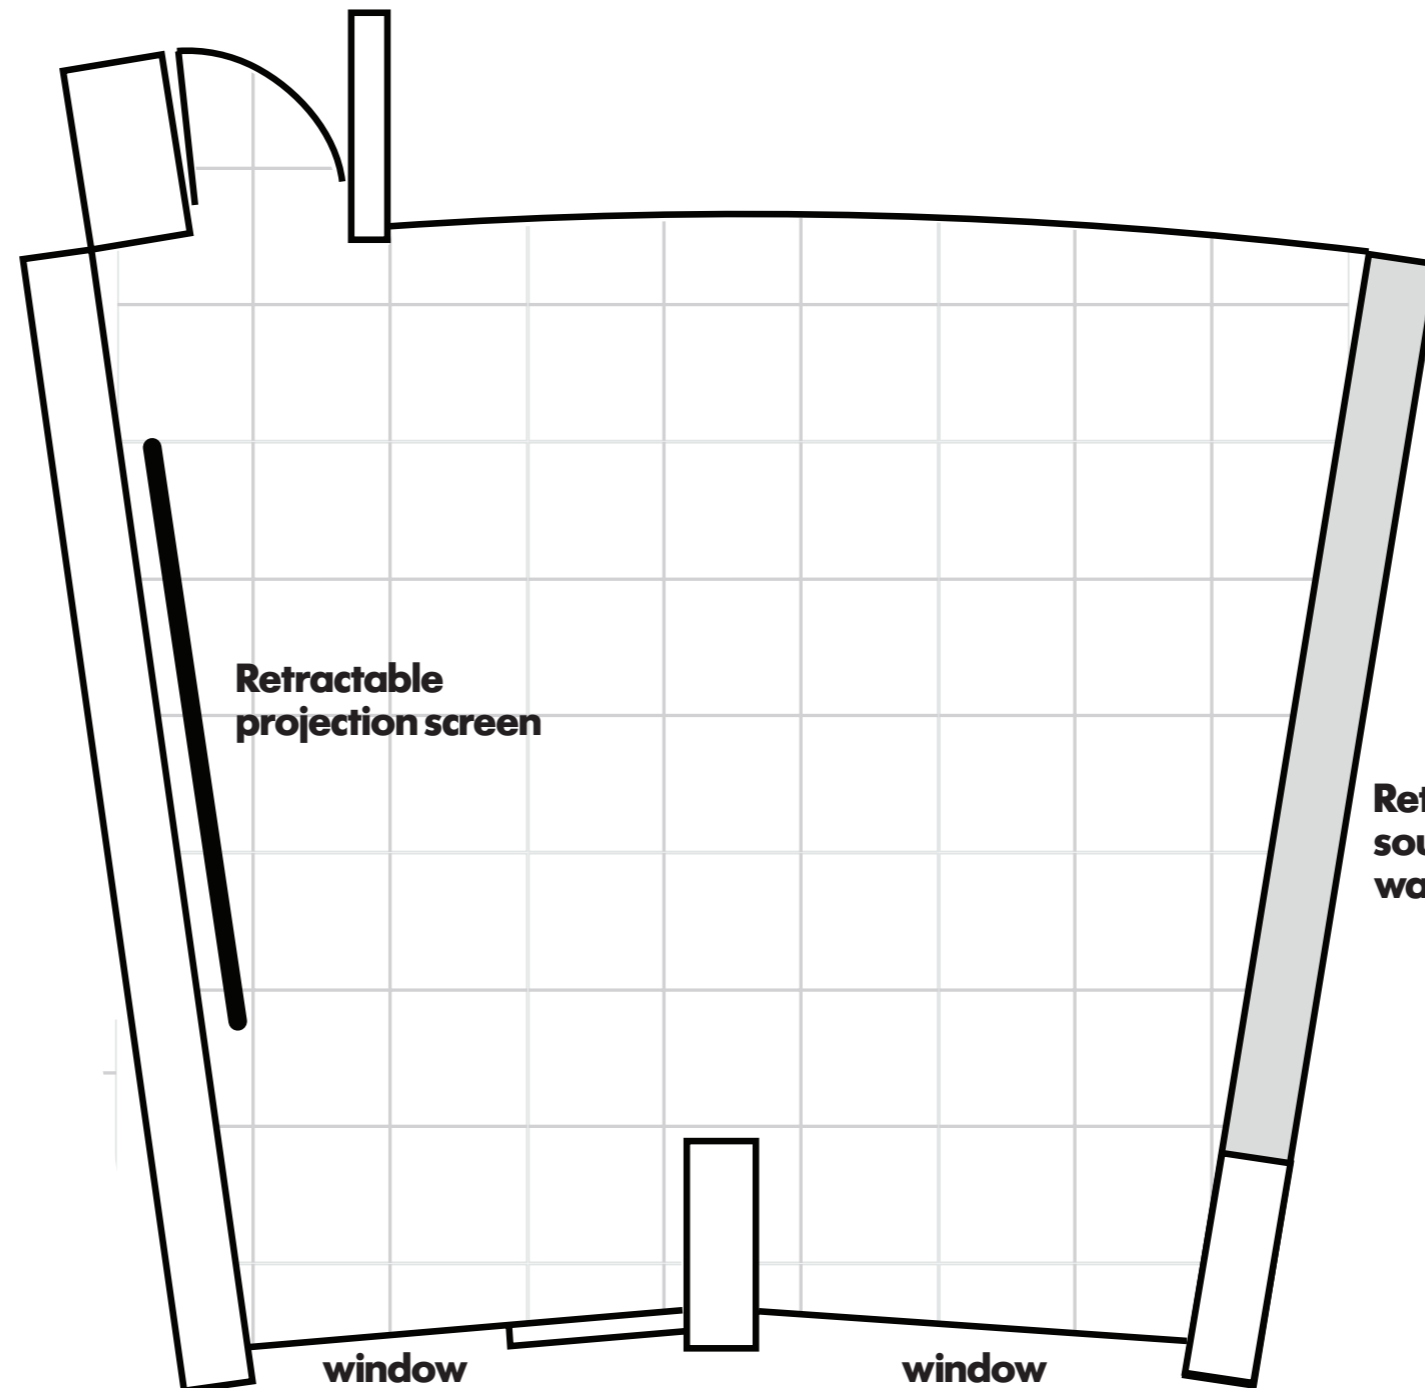

### dimensions

area 72m<sup>2</sup> (775 sq.ft.)  
width 8m (26'3")  
length 9m (29'6")  
height 4m (13'2")

floor loading 100lbs/sq.ft.

Plan to be used as a guide only.  
each grid square represents 1m<sup>2</sup> (approx).

Fire exit  
and main entrance

Theatre style

Classroom style

Boardroom style

U-shape style