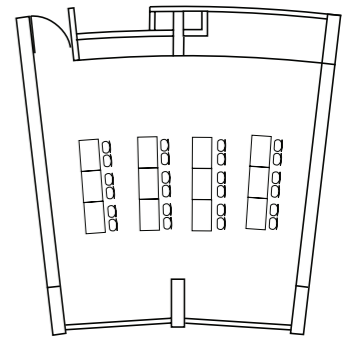

### dimensions

area 72m<sup>2</sup> (775 sq.ft.)  
width 8m (26'3")  
length 9m (29'6")  
height 4m (13'2")

floor loading 100lbs/sq.ft.

Plan to be used as a guide only.  
each grid square represents 1m<sup>2</sup> (approx).

Fire exit  
and main entrance

Theatre style

Classroom style

Boardroom style

U-shape style