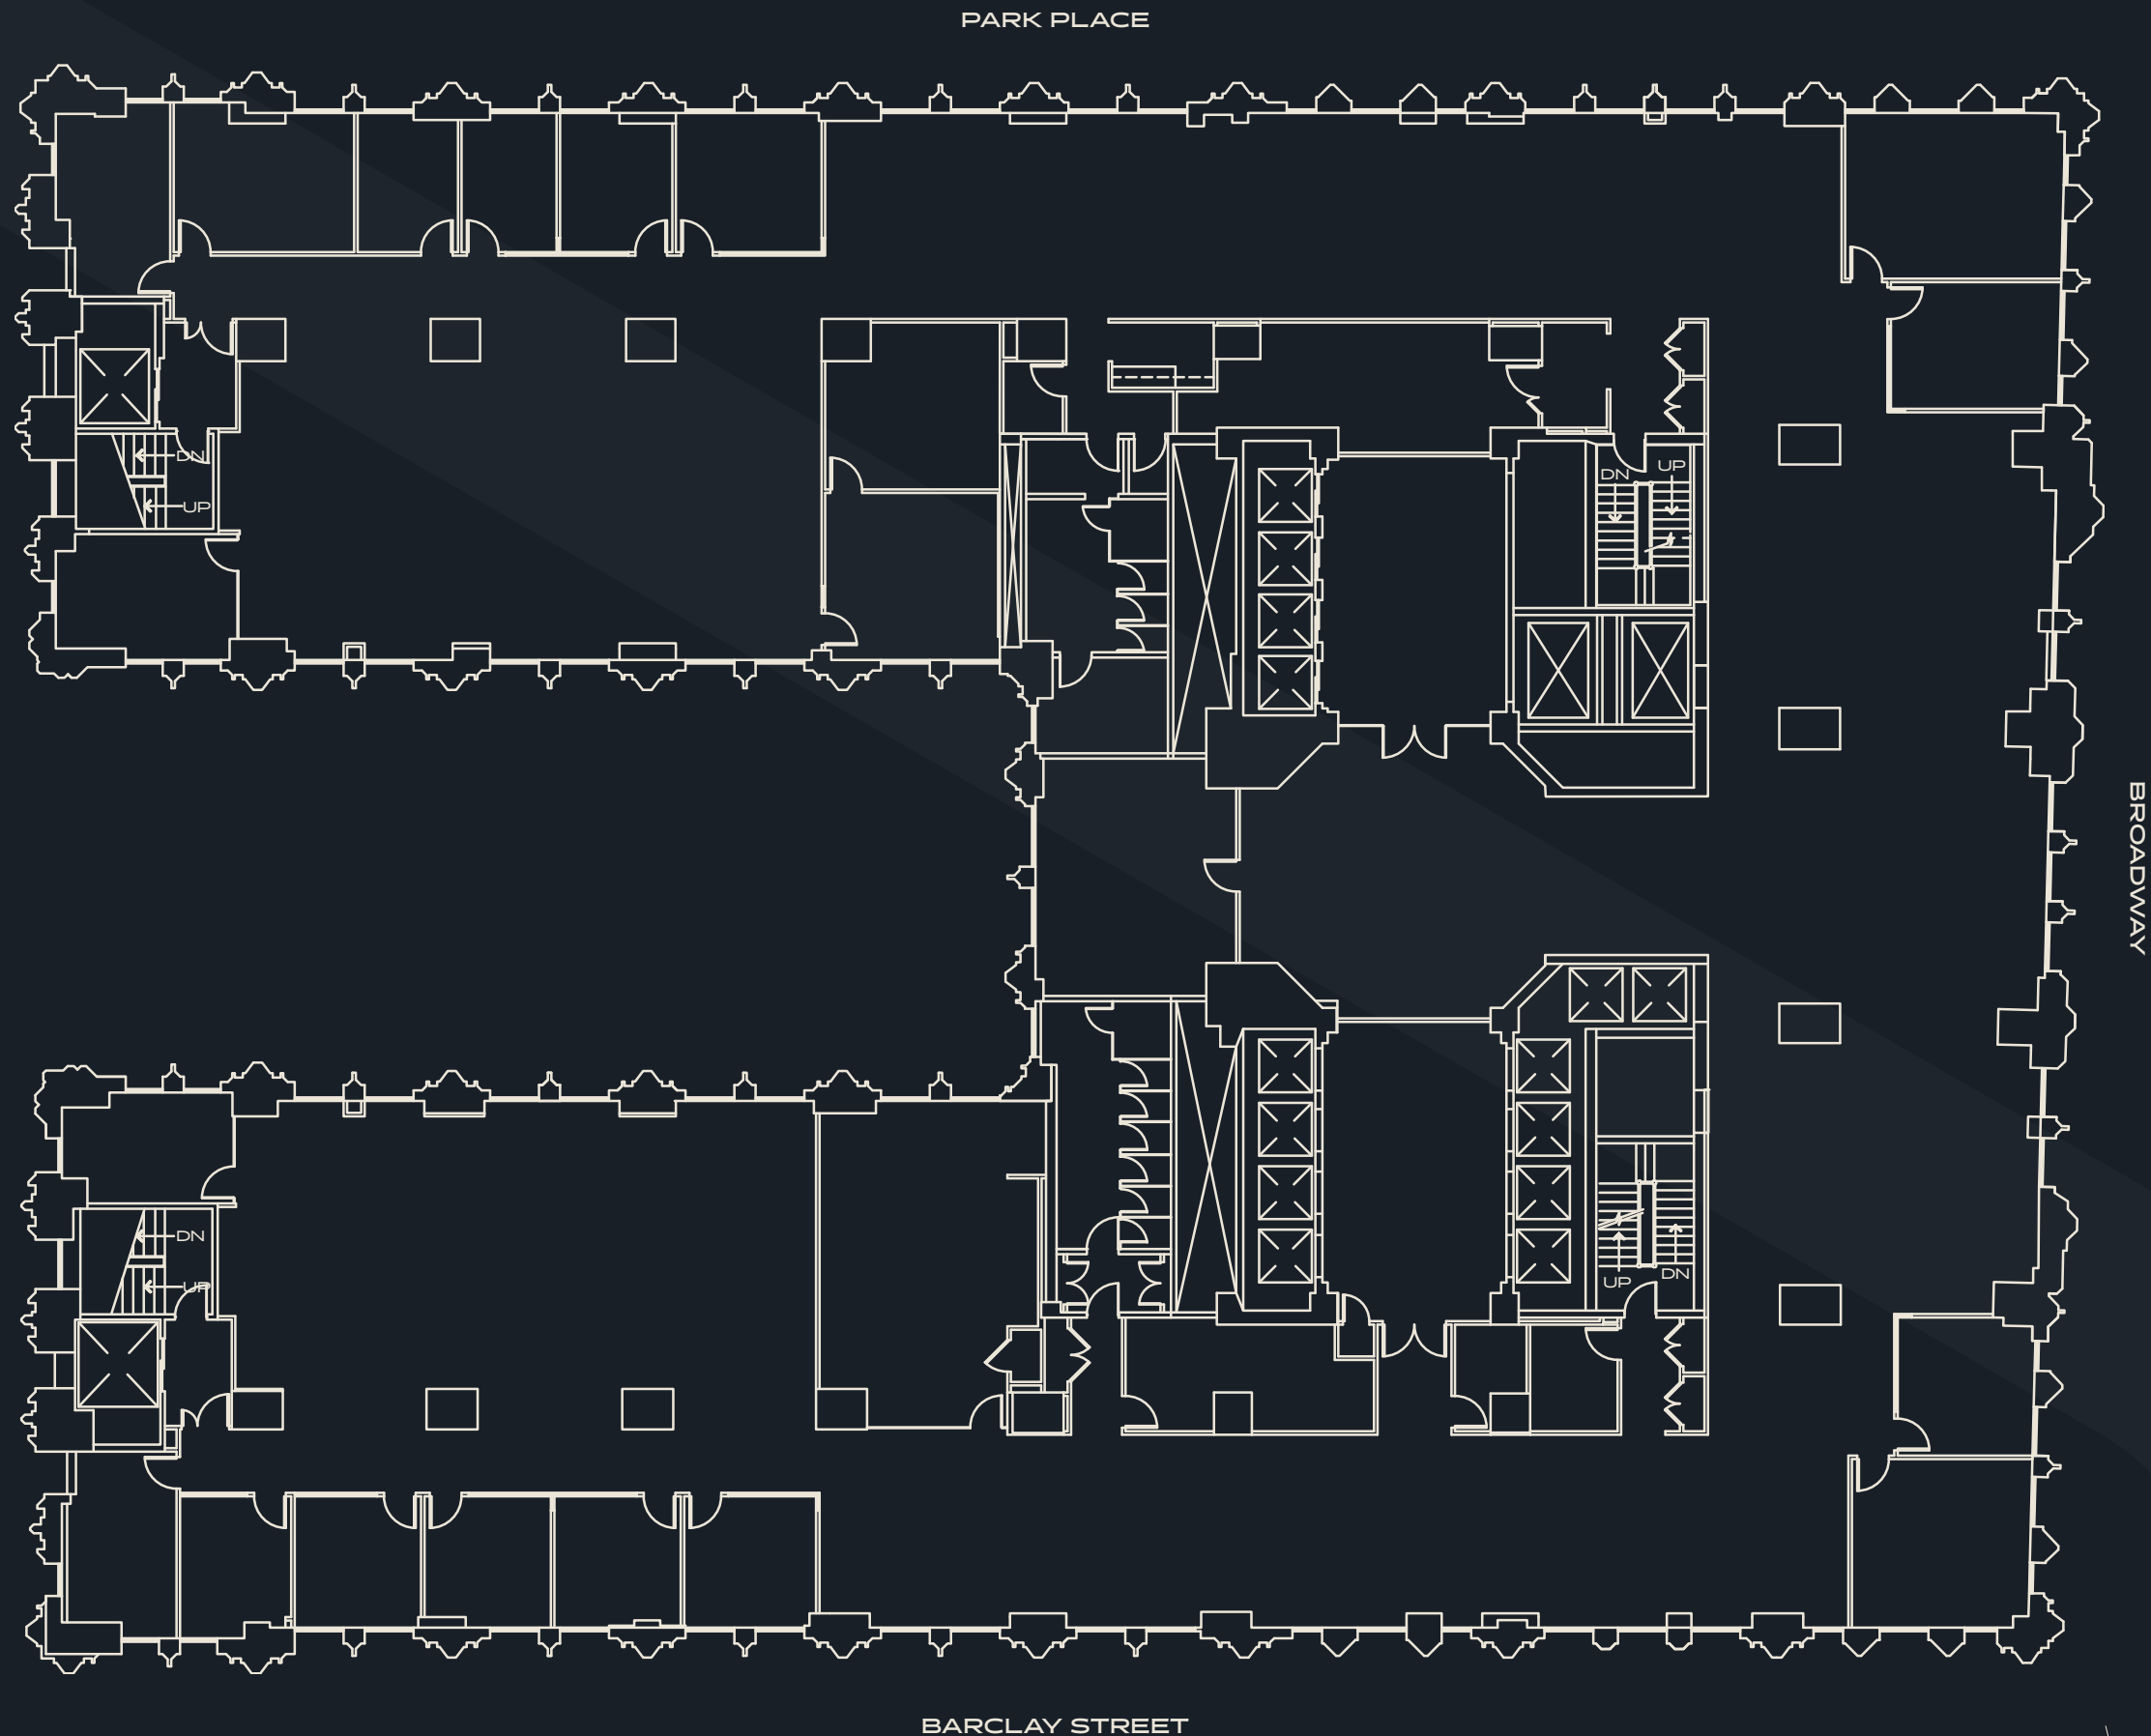

WHITE BOX EVENT SPACE

26TH FLOOR

Size: 28,000 SF

Capacity: 500 standing

Power: 400 amps, 3-Phase

Connectivity: Dedicated WiFi

Accessibility: Via multiple elevators

Features: Catering area, staging rooms,
and storage areas

Parking: On-site

Freight: Loading and elevator access available

[VIRTUAL TOUR HERE](#)

BARCLAY STREET