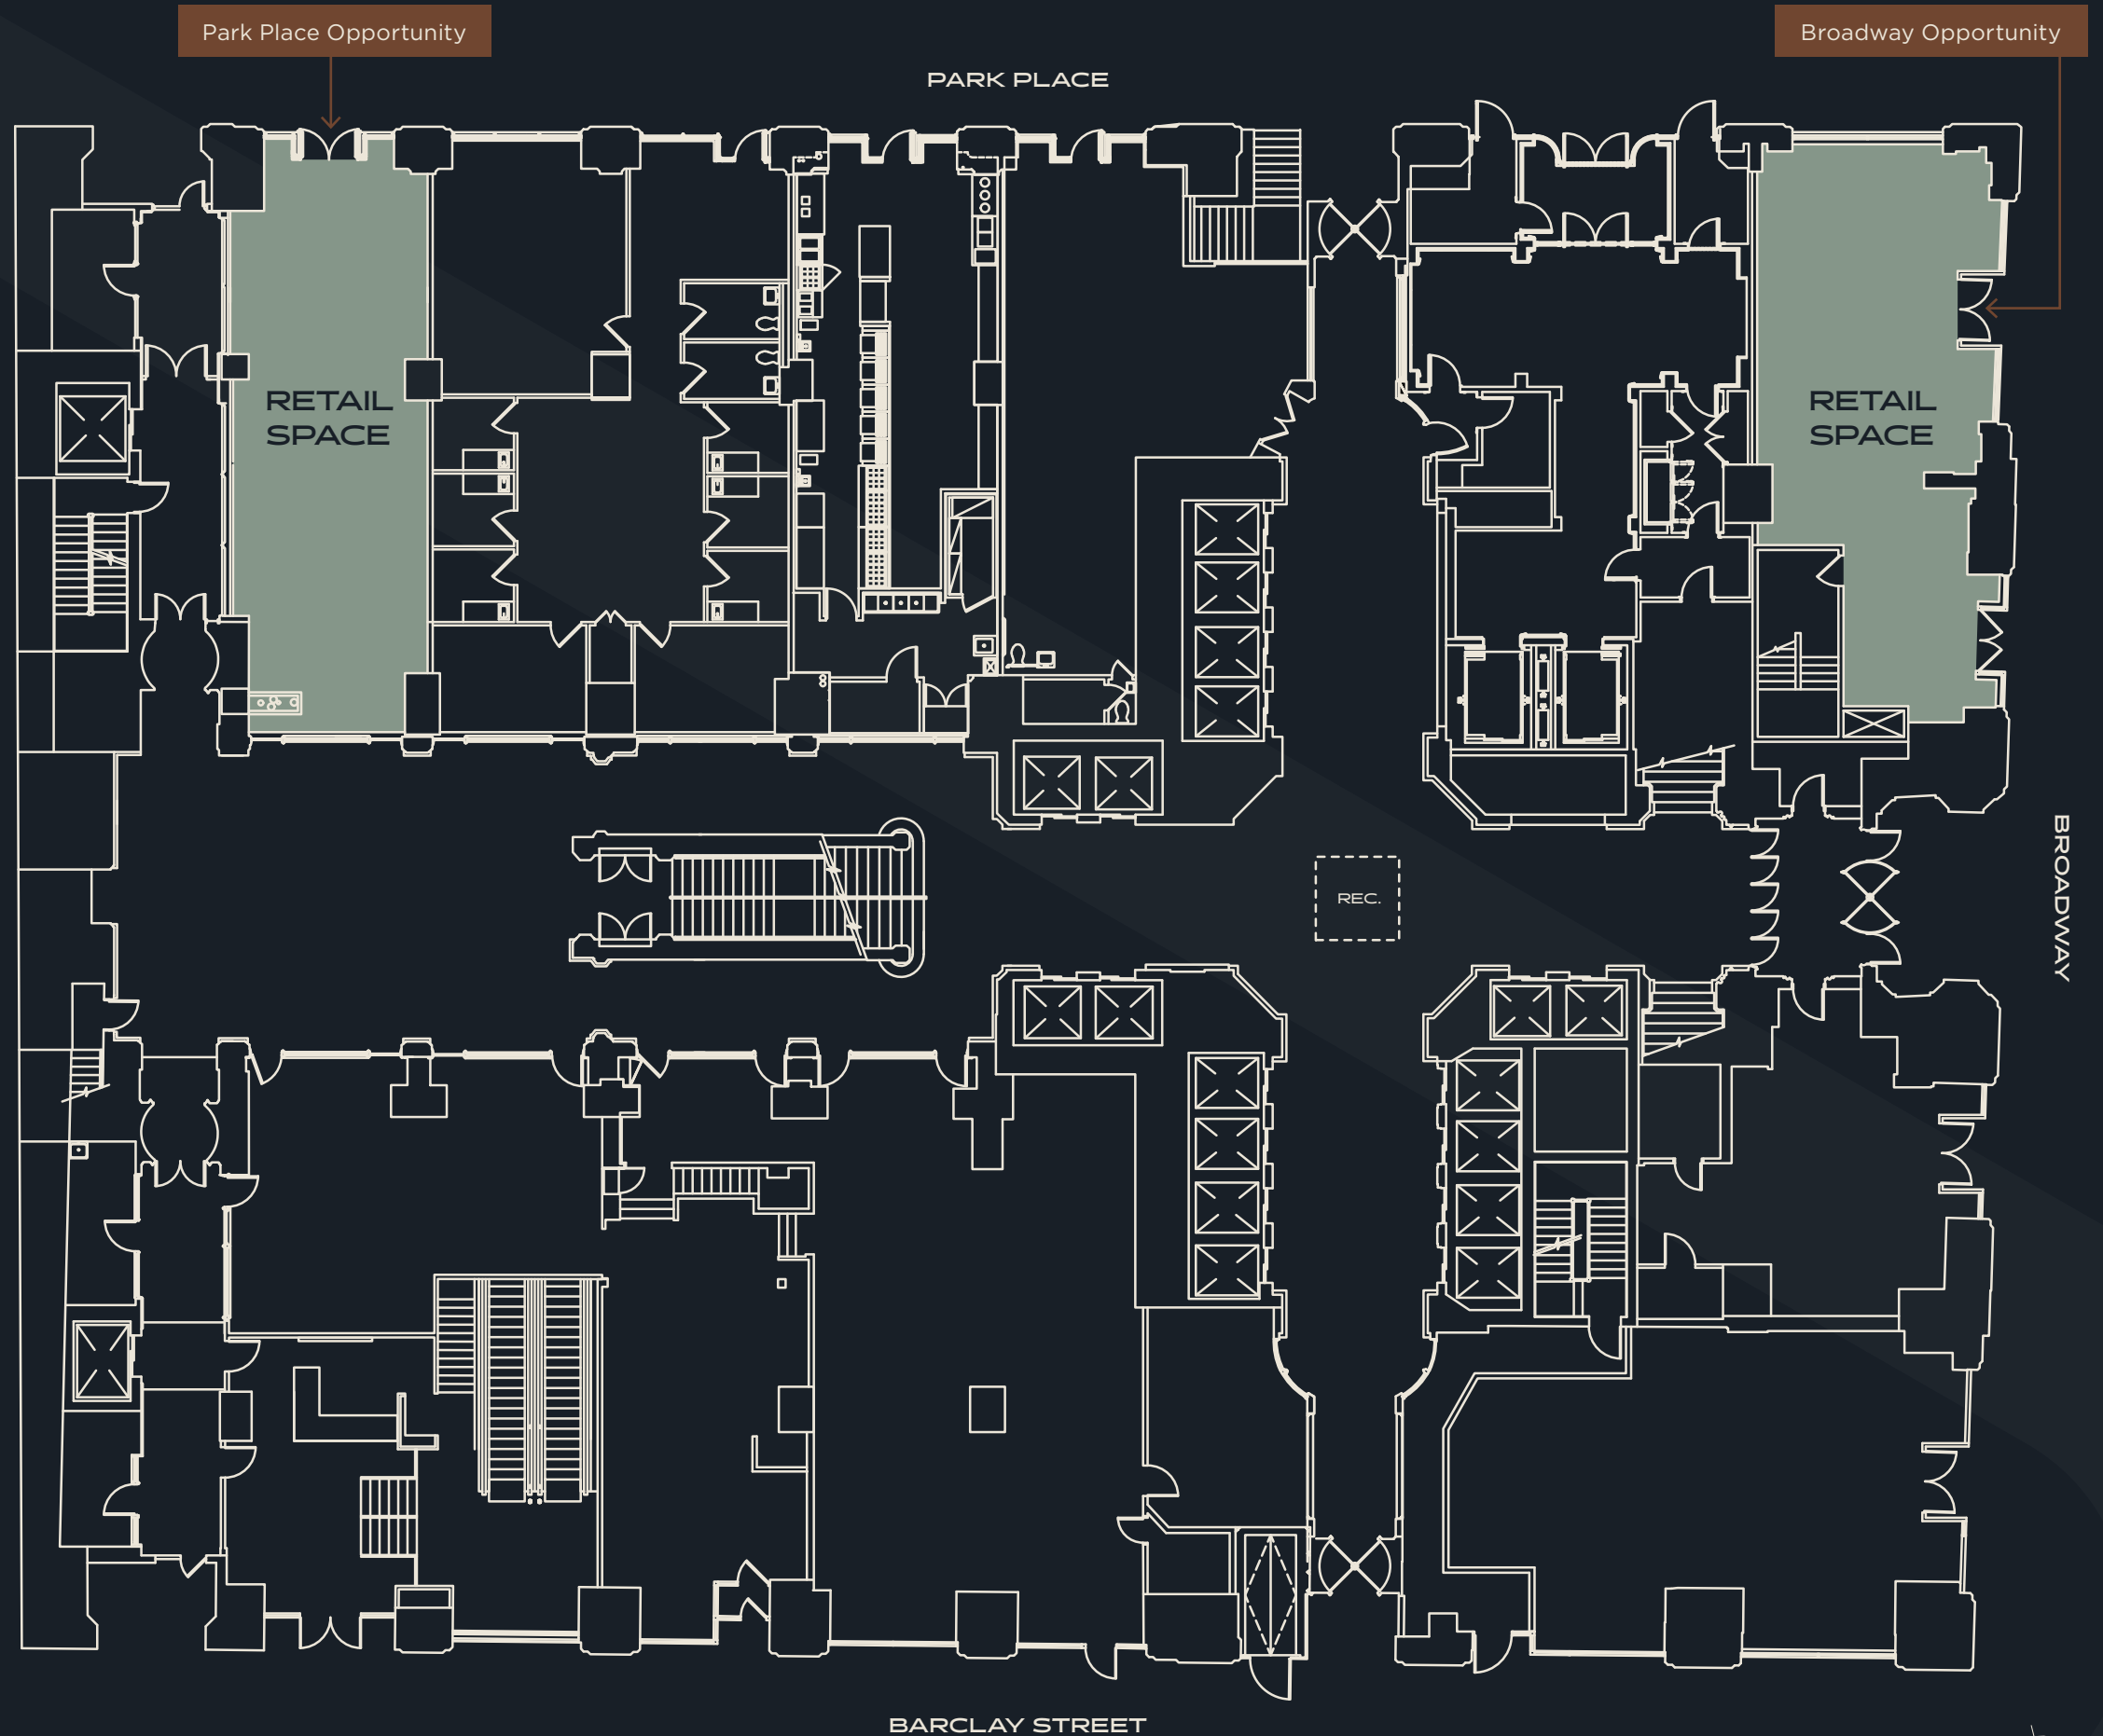

MERCHANDISING SPACES
STREET-LEVEL

BROADWAY:

Size: 1,275 SF

Capacity: ~150 people

Power: 255 amps, 3-Phase

PARK PLACE:

Size: 1,225 SF

Capacity: ~150 people

Power: 255 amps, 3-Phase

BARCLAY STREET