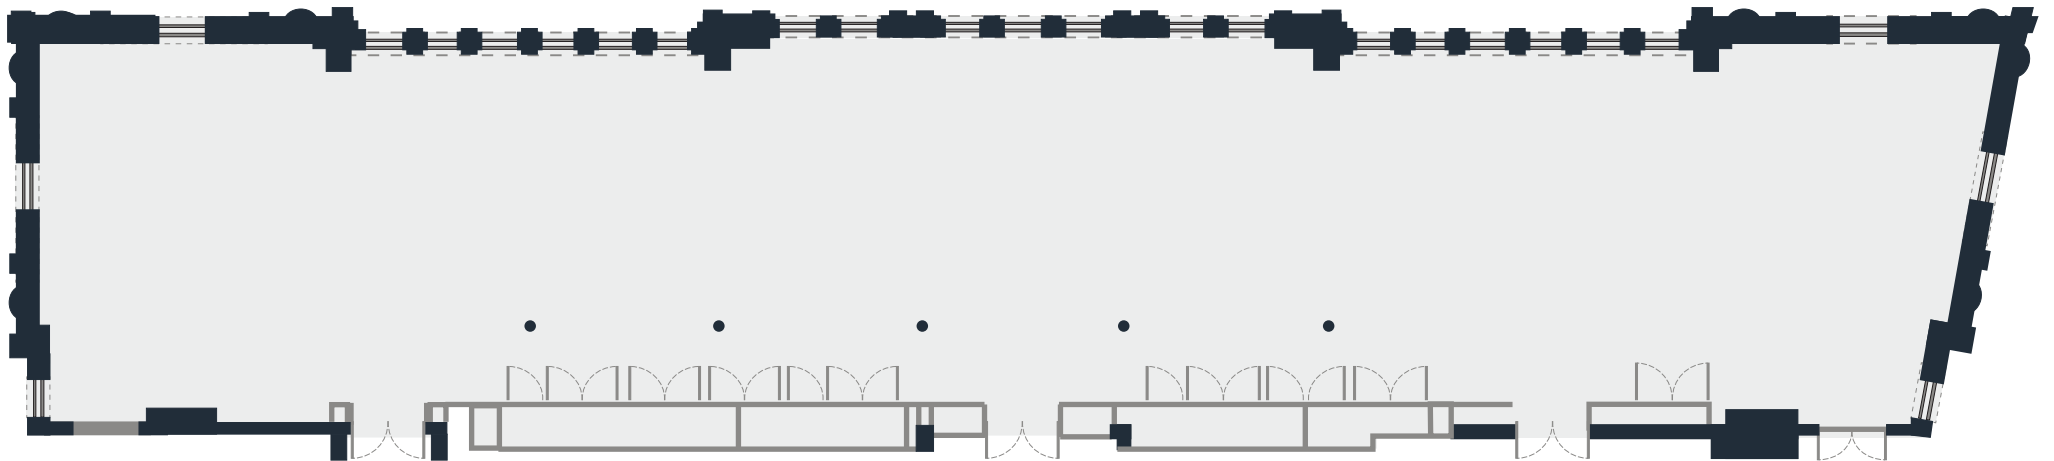

THE LANDS

by CAPELLA

THE CAPELLA BALLROOM

W9.089 X L53.989 X H4.6 , TOTAL 536.83m²

CABARET
STYLE
210
SECTION 1: 42
SECTION 2: 56
SECTION 3: 42

BANQUET
STYLE
240
SECTION 1: 48
SECTION 2: 64
SECTION 3: 48

CLASSROOM
STYLE
152
SECTION 1: 52
SECTION 2: 62
SECTION 3: 52

COCKTAIL
STYLE
420
SECTION 1: 80
SECTION 2: 100
SECTION 3: 80

THEATRE
STYLE
300
SECTION 1: 80
SECTION 2: 100
SECTION 3: 80

U-SHAPE
STYLE
-
SECTION 1: 22
SECTION 2: 24
SECTION 3: 24

BOARDROOM
STYLE
-
SECTION 1: 18
SECTION 2: 18
SECTION 3: 18